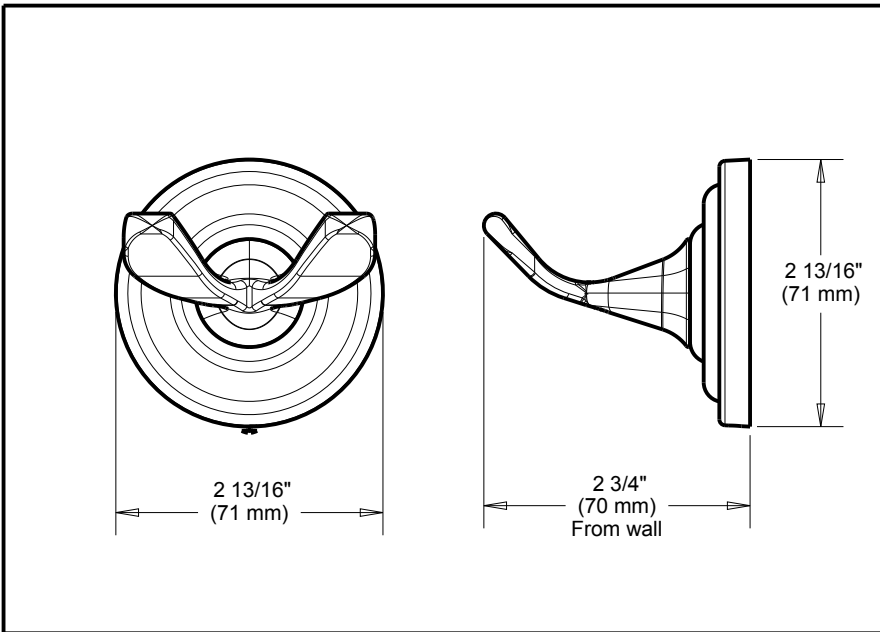

DELTA[®]

ACCESSORIES

- Greenwich™ Bath Collection
- Double Robe Hook

Submitted Model No.: _____

Specific Features: _____

STANDARD SPECIFICATIONS:

- Wood blocking is preferable behind all wall surfaces. If wood blocking is not available, the following fasteners are suggested: Tile/Masonry-Plastic or lead Anchors Plaster/drywall-Toggle bolts.
- Mounting hardware and mounting template included with product.