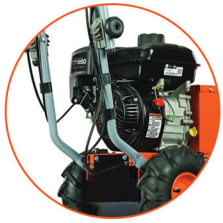

Tame the Great Outdoors™

Power Sweeper

MAX Performance. MAX Value. MAX Support.

Power Sweeper

Versatile and efficient, conveniently cleans and clears debris from hard to reach or open spaces all year round.

FEATURES & BENEFITS

- Specially-developed nylon brushes easily clear snow up to 6" deep along with other debris like sand, dirt and gravel from sidewalks, driveways, or decorative surfaces like patio bricks.
- 28" sweeping width / 14" diameter for high-capacity sweeping – reaching all the way to the ground.
- Adjustable brush with three sweeping directions clears debris once, putting it in the most convenient place without having to move it again.
- Dust collection bucket optional for parking lot and yard clean up – easily picks up and collects small items.
- Advanced handlebar design is height-adjustable, ergonomic, and easy to fold for storage – delivers the best user experience in all types of weather and conditions.

SPECIFICATIONS

Model Number	YP7065
Engine	Briggs & Stratton
Displacement	208cc
Torque (ft-lbs, gross)	9.50
Start Type	Recoil
EPA/CARB Approval	Yes
Clearing Path	28"
Brush Diameter	14"
Product Weight	150 lbs
Speeds	1 Forward / 1 Reverse
Broom Speed	520 RPM
Tires	10.5" x 4"
Warranty	2-Year Residential; 90-Day Commercial