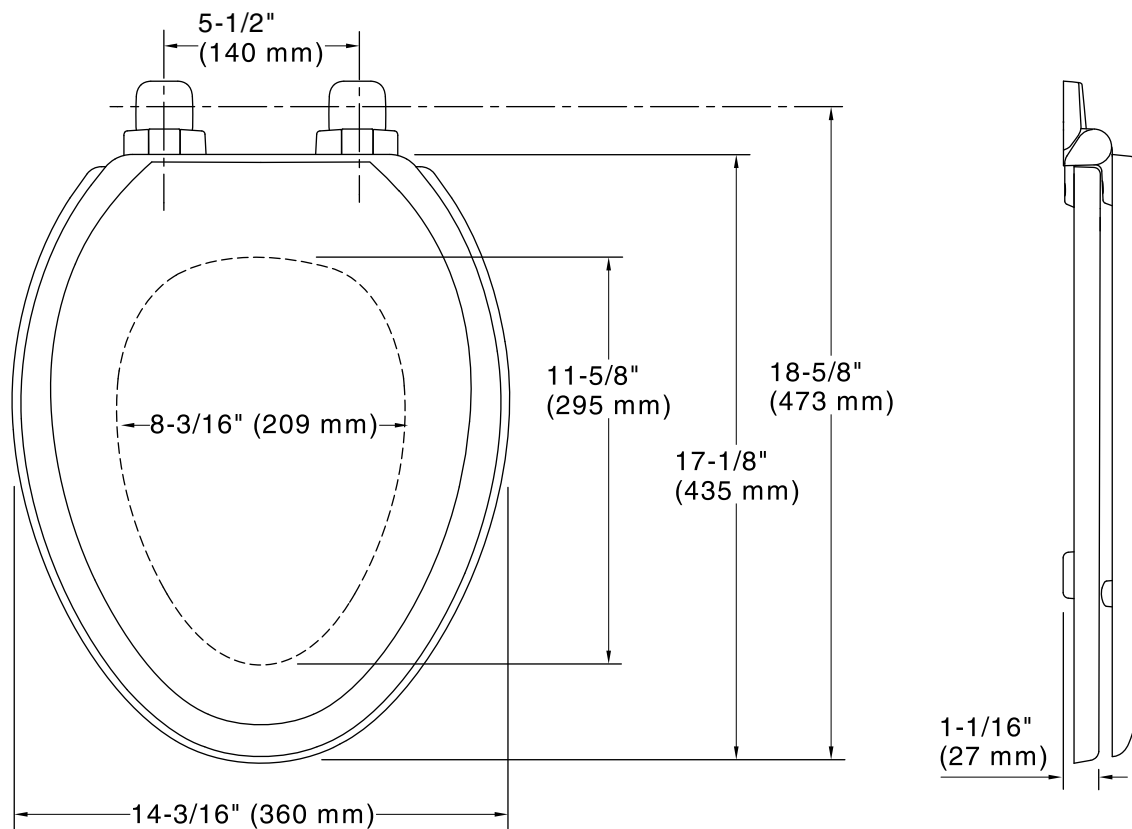

0	White
---	-------

96	Biscuit
----	---------

Technical Information

All product dimensions are nominal.

Seat shape type: Elongated

Seat front type: Closed-front

Seat-mounting holes: 5-1/2" (140 mm)

Notes