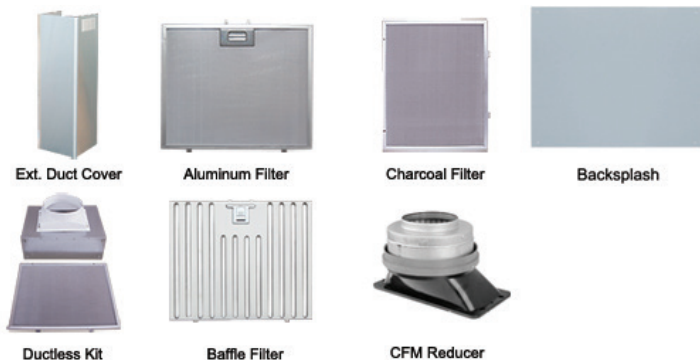

### Specifications

Model	Size	Color	CFM	Sones	Speed	Light	Duct	Recirculation
H30SS	30"	Stainless Steel	535*	5	3	LED x 2 (80 lm/w each)	7" vertical	Yes
H36SS	36"	Stainless Steel	535*	5	3	LED x 2 (80 lm/w each)	7" vertical	Yes

### Features

1. Tempered curved glass canopy.
2. 1 dishwasher-safe baffle filter.
3. Push button control.
4. High performance squirrel cage motor.

### Optional Accessories

Model	DESCRIPTION	SIZE	COLOR	NOTE
HAF	Aluminum filter	-	-	1 piece
HBF	Baffle filter	-	-	1 piece
HCF	Charcoal filter	-	-	1 piece
HDK	Ductless kit	-	-	1 set
HCFMR	CFM Reducer	-	-	1 set
HEXTDC	Extension duct cover	39"	Stainless Steel	9 ~ 10 ft ceiling
BS30	Backsplash	30" x 30"	Stainless Steel	1 piece
BS36	Backsplash	36" x 30"	Stainless Steel	1 piece
BS42	Backsplash	42" x 30"	Stainless Steel	1 piece