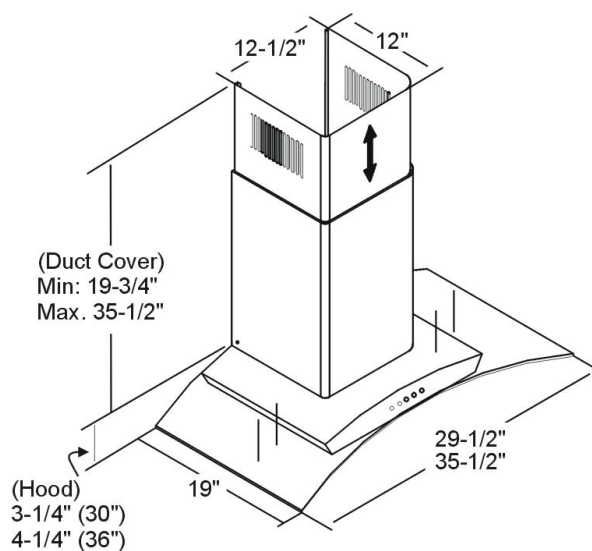

Optional Accessories

Model	DESCRIPTION	SIZE	COLOR	NOTE
HAF	Aluminum filter	-	-	1 piece
HBF	Baffle filter	-	-	1 piece
HCF	Charcoal filter	-	-	1 piece
HDK	Ductless kit	-	-	1 set
HCFMR	CFM Reducer	-	-	1 set
HEXTDC	Extension duct cover	39"	Stainless Steel	9 ~ 10 ft ceiling
BS30	Backsplash	30" x 30"	Stainless Steel	1 piece
BS36	Backsplash	36" x 30"	Stainless Steel	1 piece
BS42	Backsplash	42" x 30"	Stainless Steel	1 piece