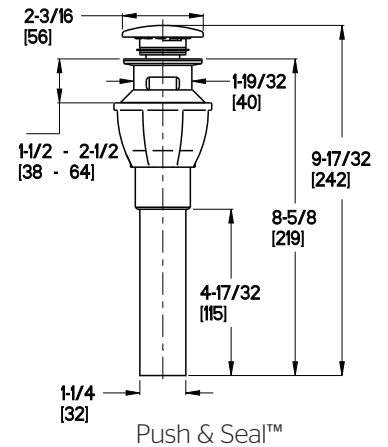

4" Centerset Lavatory Faucet

- LF-048-BIEC Finish(C)
- LF-048-BIEBG Finish(BG)
- LF-048-BIEGS Finish(GS)
- LF-048-BIESDB Finish(SDB)

Specifications

Features

- 1.2 GPM Flow Rate
- Spot Defense™ Finish Resists Spots and Fingerprints (GS and SDB Finish Only)
- Push & Seal™ Pop-Up
- Supply Lines Not Included
- TiteSeal™ Technology
- Washerless Cartridges
- Limited Lifetime Warranty

PRELIMINARY

Ø1 Min to Ø1-1/2 Max. Deck Hole Openings