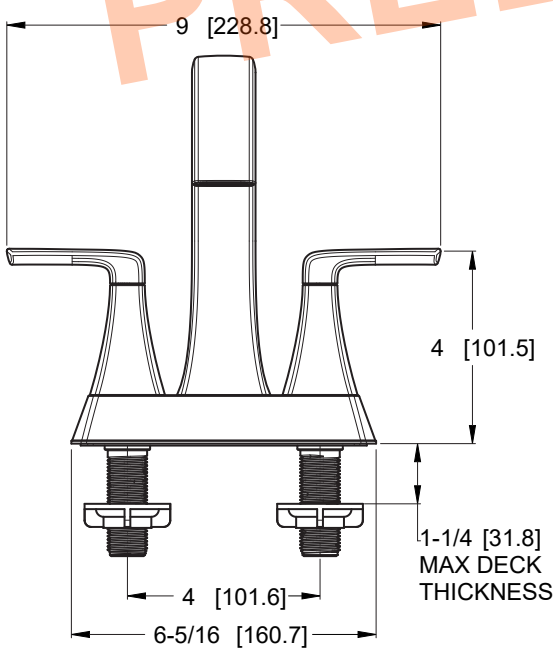

4" Centerset Lavatory Faucet

- LF-048-BIEC Finish(C)
- LF-048-BIEBG Finish(BG)
- LF-048-BIEGS Finish(GS)
- LF-048-BIESDB Finish(SDB)

Specifications

Features

- 1.2 GPM Flow Rate
- Spot Defense™ Finish Resists Spots and Fingerprints (GS and SDB Finish Only)
- Push & Seal™ Pop-Up
- Supply Lines Not Included
- TiteSeal™ Technology
- Washerless Cartridges
- Limited Lifetime Warranty

PRELIMINARY

Ø1 Min to Ø1-1/2 Max. Deck Hole Openings