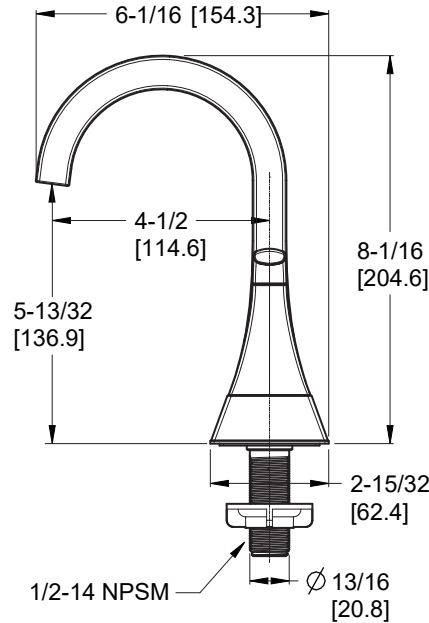

4" Centerset Lavatory Faucet

- LF-048-BIEC Finish(C)
- LF-048-BIEBG Finish(BG)
- LF-048-BIEGS Finish(GS)
- LF-048-BIESDB Finish(SDB)

Specifications

Features

- 1.2 GPM Flow Rate
- Spot Defense™ Finish Resists Spots and Fingerprints (GS and SDB Finish Only)
- Push & Seal™ Pop-Up
- Supply Lines Not Included
- TiteSeal™ Technology
- Washerless Cartridges
- Limited Lifetime Warranty

PRELIMINARY

Ø1 Min to Ø1-1/2 Max. Deck Hole Openings