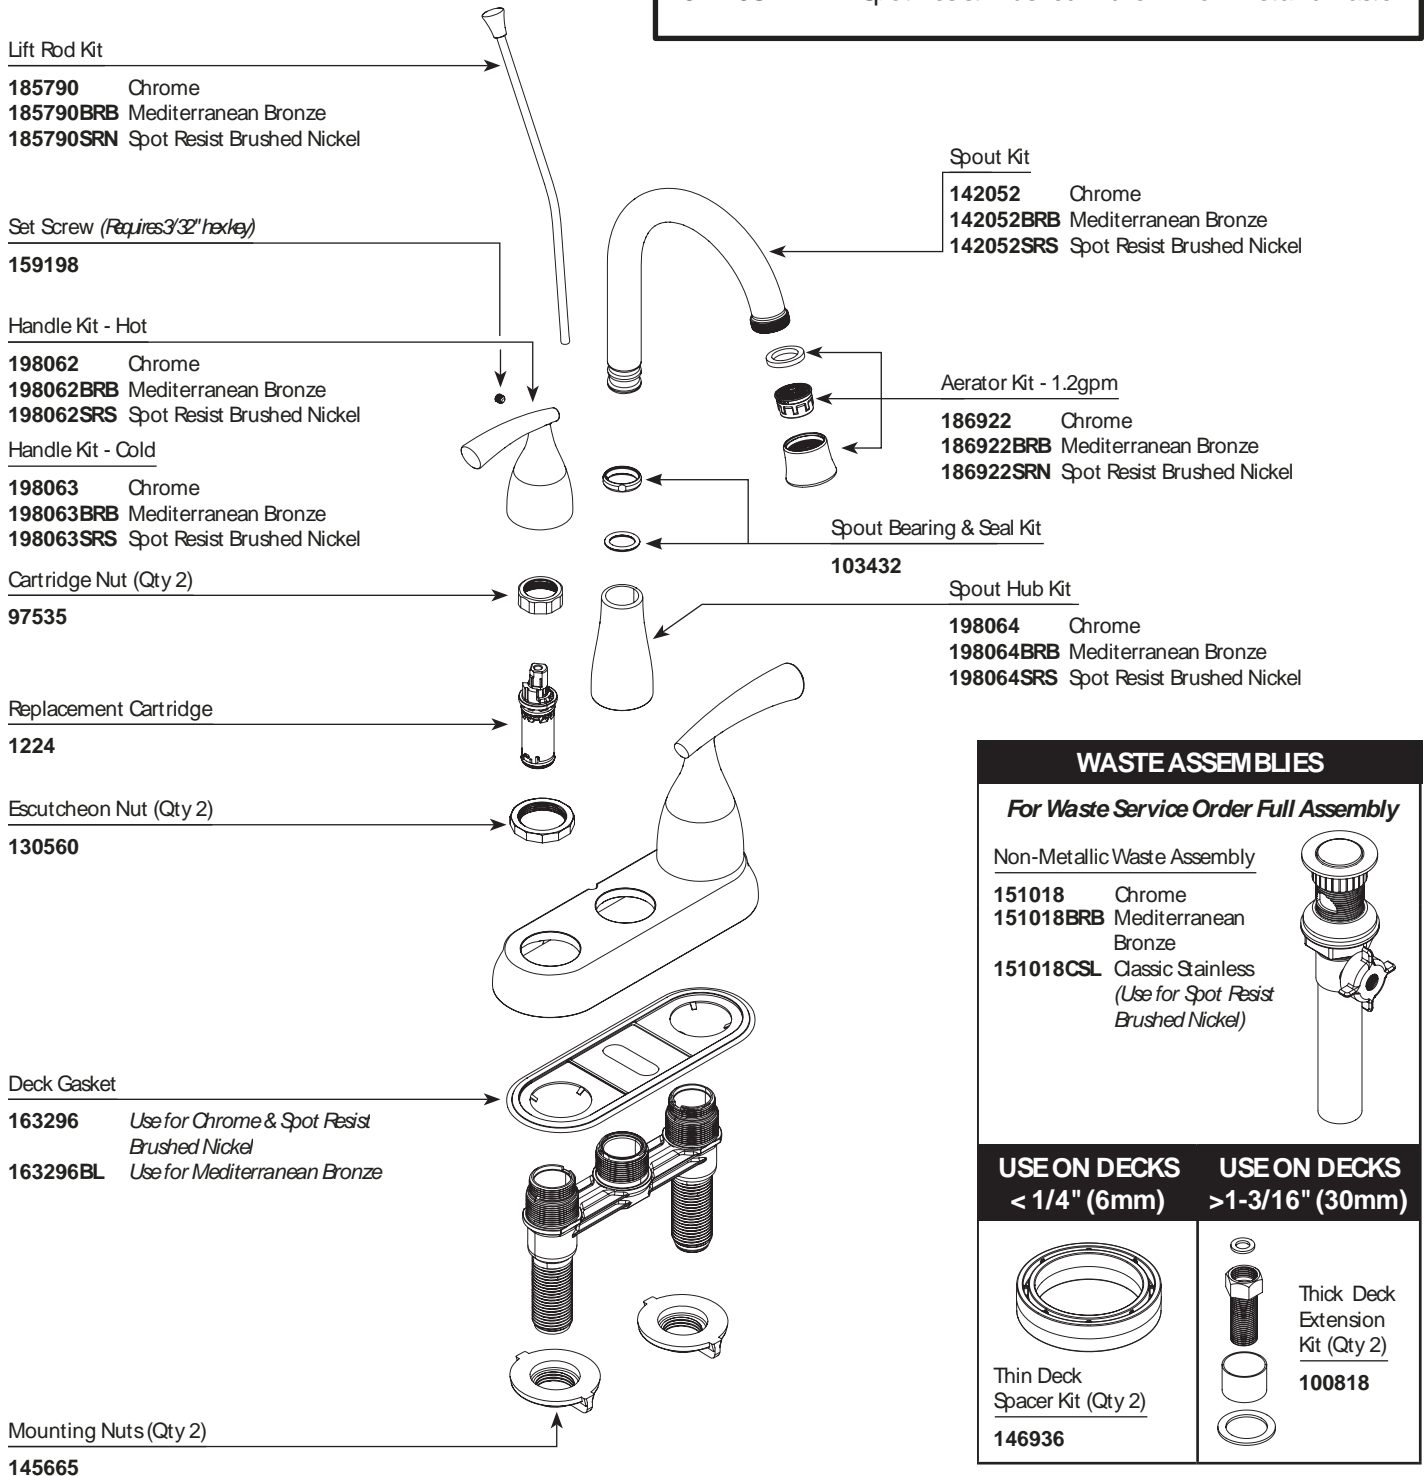

■ Order by Part Number

ESSIE™		
Two Handle Centerset Lavatory Faucet		
MODEL	FINISH	NOTES
84128	Chrome	Non-Metallic Waste
84128BRB	Mediterranean Bronze	Non-Metallic Waste
84128SRN	Spot Resist Brushed Nickel	Non-Metallic Waste

WASTE ASSEMBLIES	
<i>For Waste Service Order Full Assembly</i>	
Non-Metallic Waste Assembly	
151018 Chrome	
151018BRB Mediterranean Bronze	
151018CSL Classic Stainless <i>(Use for Spot Resist Brushed Nickel)</i>	
USE ON DECKS < 1/4" (6mm)	USE ON DECKS > 1-3/16" (30mm)
Thin Deck Spacer Kit (Qty 2) 146936	Thick Deck Extension Kit (Qty 2) 100818