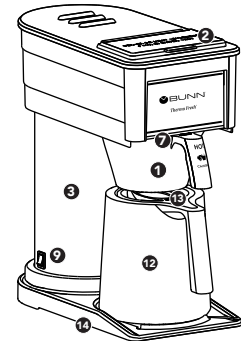

## FEATURES

- 1 Brew Funnel
- 2 Lid
- 3 Internal Hot Water Tank
- 4 Drip-Free Glass Carafe
- 5 Carafe Lid with Drip-Free Spout
- 6 Warmer Plate
- 7 Sprayhead
- 8 Warmer Switch
- 9 Tank Power Switch
- 10 Pour-In Bowl
- 11 Deliming Tool
- 12 Thermal Carafe
- 13 Thermal Carafe Lid
- 14 Base

**BX Brewer**

**GR Brewer**

**CSB2**

**Speed Brew**

**BT Brewer**