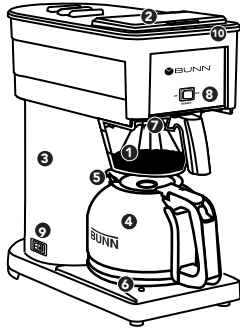

## FEATURES

- 1 Brew Funnel
- 2 Lid
- 3 Internal Hot Water Tank
- 4 Drip-Free Glass Carafe
- 5 Carafe Lid with Drip-Free Spout
- 6 Warmer Plate
- 7 Sprayhead
- 8 Warmer Switch
- 9 Tank Power Switch
- 10 Pour-In Bowl
- 11 Deliming Tool
- 12 Thermal Carafe
- 13 Thermal Carafe Lid
- 14 Base