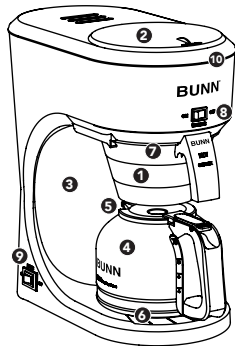

## FEATURES

- 1 Brew Funnel
- 2 Lid
- 3 Internal Hot Water Tank
- 4 Drip-Free Glass Carafe
- 5 Carafe Lid with Drip-Free Spout
- 6 Warmer Plate
- 7 Sprayhead
- 8 Warmer Switch
- 9 Tank Power Switch
- 10 Pour-In Bowl
- 11 Deliming Tool
- 12 Thermal Carafe
- 13 Thermal Carafe Lid
- 14 Base

**BX Brewer**

**GR Brewer**

**CSB2**

**Speed Brew**

**BT Brewer**