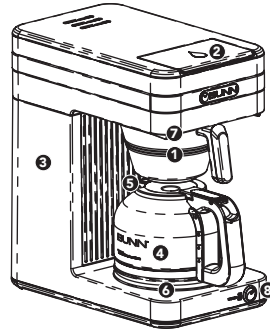

## FEATURES

- 1 Brew Funnel
- 2 Lid
- 3 Internal Hot Water Tank
- 4 Drip-Free Glass Carafe
- 5 Carafe Lid with Drip-Free Spout
- 6 Warmer Plate
- 7 Sprayhead
- 8 Warmer Switch
- 9 Tank Power Switch
- 10 Pour-In Bowl
- 11 Deliming Tool
- 12 Thermal Carafe
- 13 Thermal Carafe Lid
- 14 Base

**BX Brewer**

**GR Brewer**

**CSB2**

**Speed Brew**

**BT Brewer**