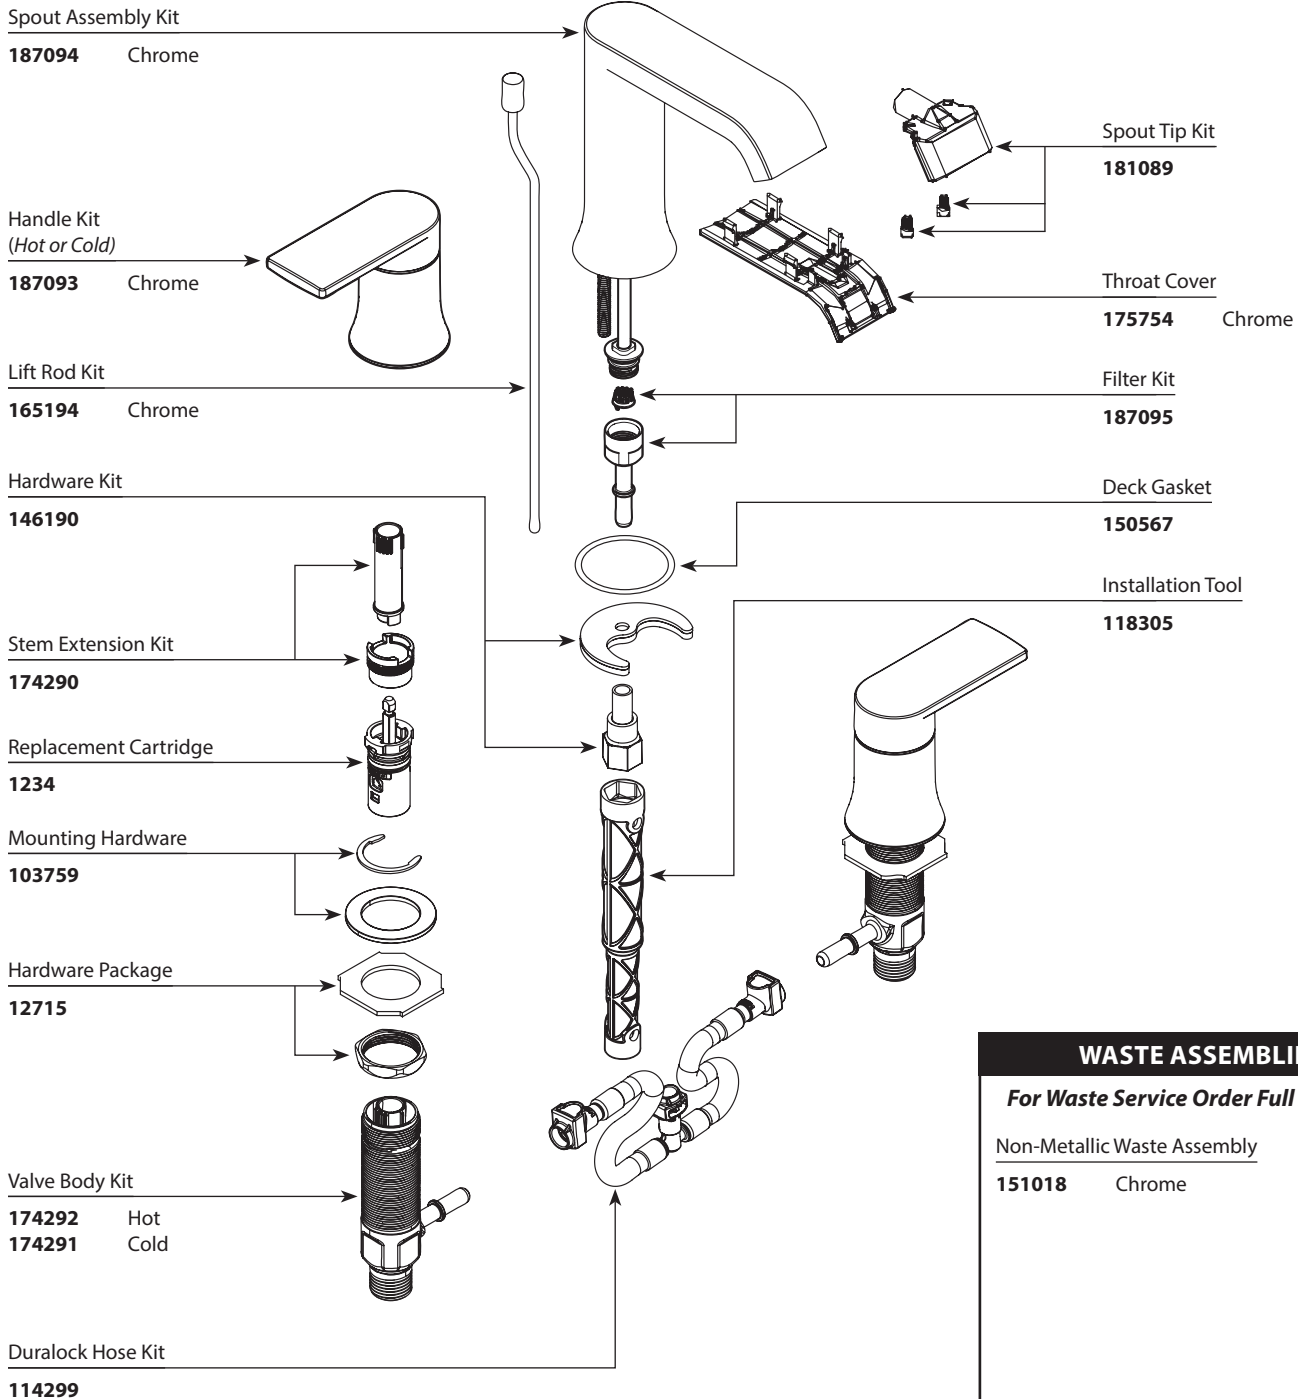

Buy it for looks. Buy it for life.®

■ Order by Part Number

Illustrated Parts

GENTA™		
Two-Handle Widespread Lavatory Faucet		
MODEL	FINISH	NOTES
84763	Chrome	Non-Metallic Waste

WASTE ASSEMBLIES

For Waste Service Order Full Assembly

Non-Metallic Waste Assembly
151018 Chrome