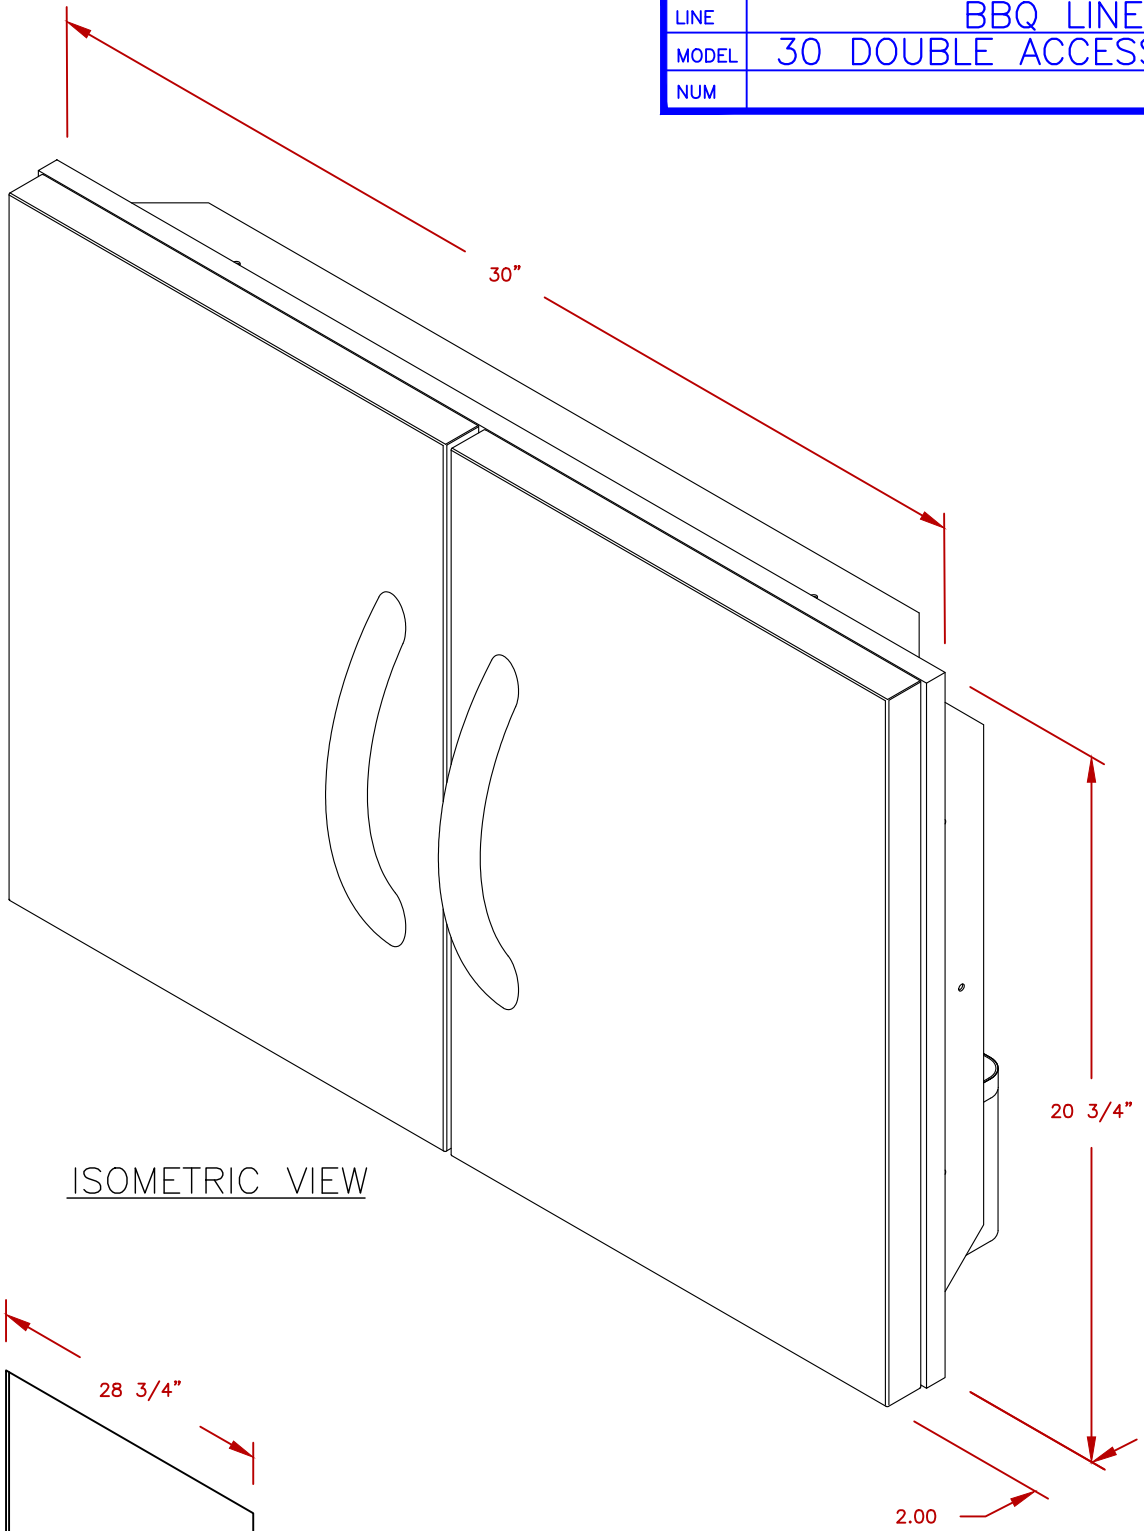

LINE	BBQ LINE
MODEL	30 DOUBLE ACCESS DOOR
NUM	

ISOMETRIC VIEW

DOOR CUT OUT

NOTE:
DUE TO OUR CONTINUOUS IMPROVEMENT PROGRAM, ALL MODELS
AND SPECIFICATIONS ARE SUBJECT TO CHANGE WITHOUT NOTICE.

	TITLE		2021 BARBECUE LINE DOORS & DRAWERS 30 DOUBLE ACCESS DOOR
	SCALE:	DWG NO.	DWG BY
REVISED	REV. DESCR.	DATE	
	BBQ18839P-30	M ORTEGA	12/9/2020