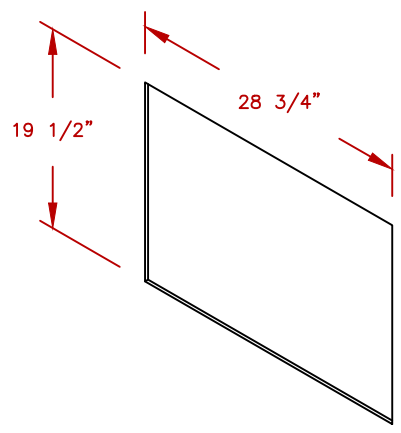

LINE	BBQ LINE
MODEL	30 DOUBLE ACCESS DOOR
NUM	

ISOMETRIC VIEW

DOOR CUT OUT

NOTE:
DUE TO OUR CONTINUOUS IMPROVEMENT PROGRAM, ALL MODELS
AND SPECIFICATIONS ARE SUBJECT TO CHANGE WITHOUT NOTICE.

	TITLE		2021 BARBECUE LINE DOORS & DRAWERS 30 DOUBLE ACCESS DOOR
	SCALE:	DWG NO.	DWG BY
REVISED	REV. DESCR.	DATE	
	BBQ18839P-30	M ORTEGA	12/9/2020