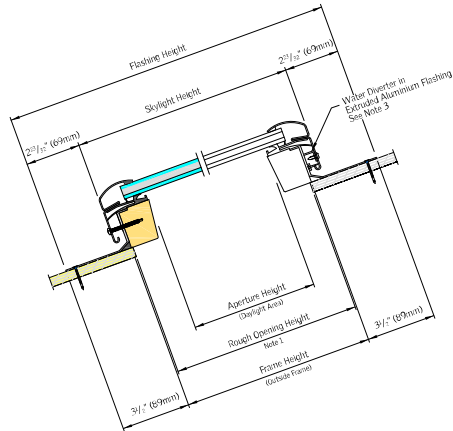

Self-Flushed Fixed Skylight

VERTICAL CROSS SECTION