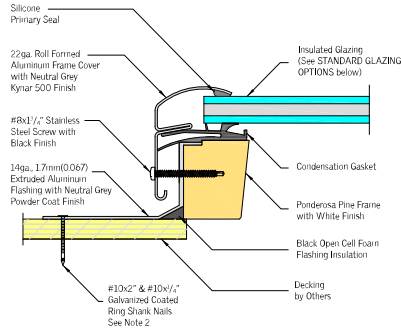

DETAIL 1

COMPLIANCE AND CERTIFICATIONS

- DBPR Florida
- IAPMO
- NFRC, National Fenestration Rating Council
- WDMA, Window & Door Manufacturing Association

		2222	2230	2246	3030	3046	4646
Rough Opening Width	(W-in.)	22 1/2	22 1/2	22 1/2	30 1/2	30 1/2	46 1/2
Rough Opening Height	(H-in.)	22 1/2	30 1/2	46 1/2	30 1/2	46 1/2	46 1/2
Daylight Area	(Sq. Feet)	2.63	3.71	5.87	5.24	8.29	13.12