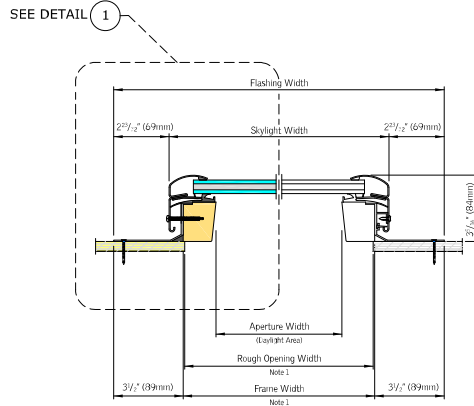

HORIZONTAL CROSS SECTION

DETAIL 1

COMPLIANCE AND CERTIFICATIONS

- DBPR Florida
- IAPMO
- NFRC, National Fenestration Rating Council
- WDMA, Window & Door Manufacturing Association

		2222	2230	2246	3030	3046	4646
Rough Opening Width	(W-in.)	22 1/2	22 1/2	22 1/2	30 1/2	30 1/2	46 1/2
Rough Opening Height	(H-in.)	22 1/2	30 1/2	46 1/2	30 1/2	46 1/2	46 1/2
Daylight Area	(Sq. Feet)	2.63	3.71	5.87	5.24	8.29	13.12