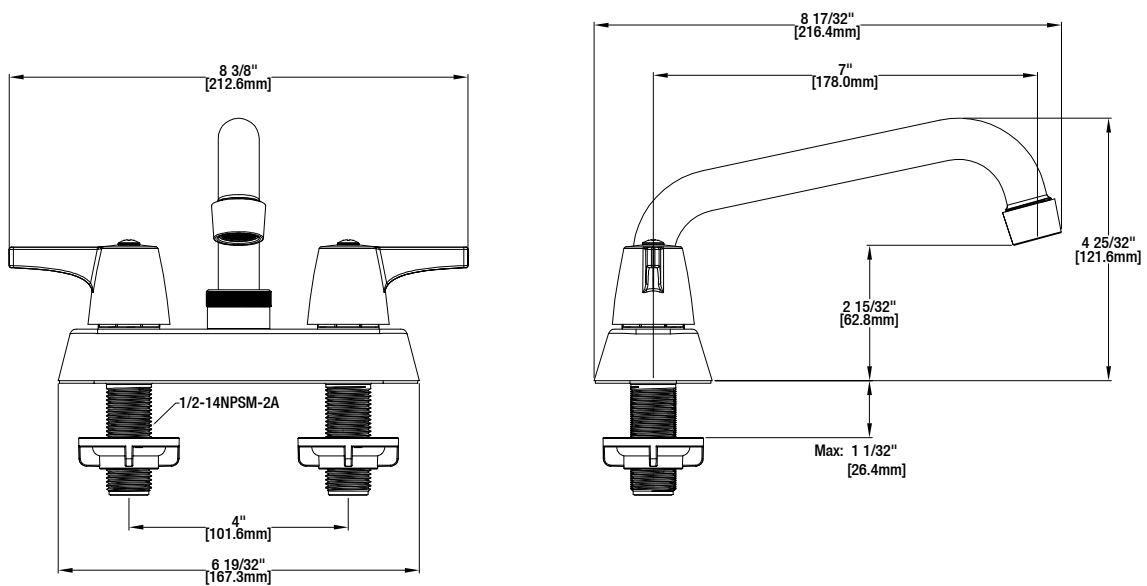

Aragon 4 in. 2-Handle Centerset Laundry Faucet

Internet #	MODEL	SKU #	FINISH
313283662	HD67849-0A01	1002974566	Chrome

FEATURES

- Requires 3-Hole Sink with 4" On-Center
- 1/2" IPS Connections
- Max Flow Rate: 4.0 gpm (15 L/min) at 20 psi
- Max Countertop Thickness: 1 3/32"
- Spout Reach: 7"
- Spout Height: 4 25/32"
- 1/4 Turn Washerless for Lifetime Drip-Free Operation
- Exposed Aerator

CODE COMPLIANCE

- IAPMO Certified: ASME A112.18.1/CSA B125.1
- ADA Compliant

WARRANTY

- Limited Lifetime Warranty

INSTALLATION DIMENSIONS

Glacier Bay reserves the right to make changes in specifications and materials and to change and discontinue models, both without notice or obligation. Dimensions are for reference only.