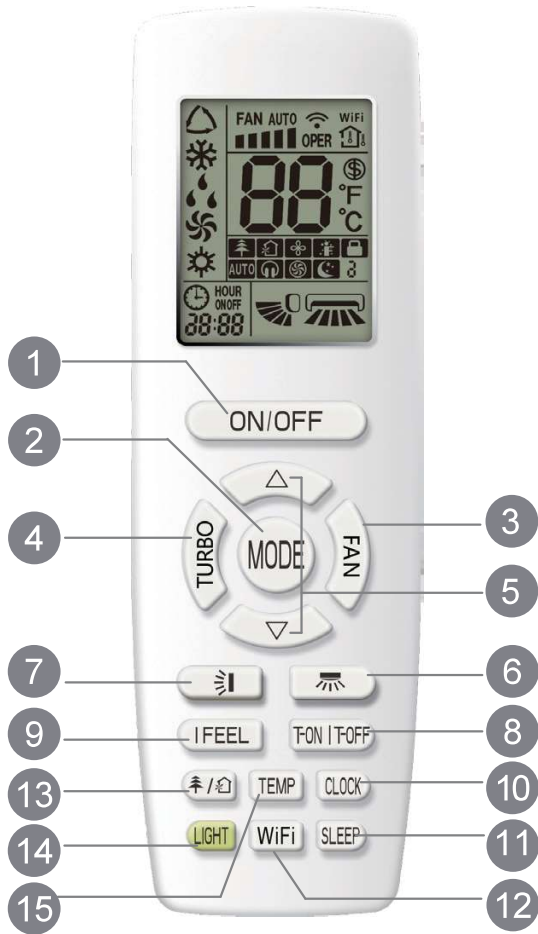

# Buttons on remote controller

- 1 ON/OFF button
- 2 MODE button
- 3 FAN button
- 4 TURBO button
- 5 ▲/ ▼ button
- 6 ⇐ ⇨ button
- 7 I FEEL button
- 8 T-ON / T-OFF button
- 9 I FEEL button
- 10 CLOCK button
- 11 SLEEP button
- 12 WiFi button
- 13 🌿/🏠 button
- 14 LIGHT button
- 15 TEMP button

# Introduction for icons on display screen

**Operation mode**

- Auto mode
- Cool mode
- Dry mode
- Fan mode
- Heat mode

**Set fan speed**  
(No [||||], [|||||] fan speed. It's displayed only after turning it on.)

**Send signal**

**WiFi**  
This is a general remote controller. Some models have this function while some do not. Please refer to the actual models.  
Switch temperature displaying type on the unit's display

**8°C heating function**

**I feel**

**Child lock**

**Sleep mode**

**Turbo mode**

**Left & right swing**

**Up & down swing**

**Clock**