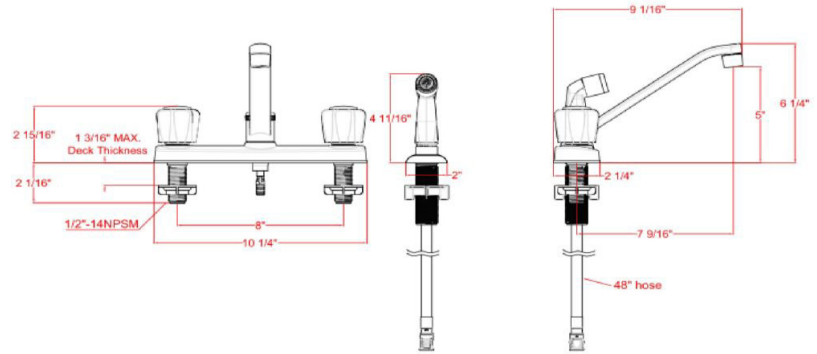

Millbridge 2-Handle Kitchen Faucet with Side Sprayer Polished Chrome

SPECIFICATIONS

MATERIAL:	Hybrid	FLOW RATE:	1.8 GPM
HANDLE MATERIAL:	N/A	LOW FLOW:	Yes
SPOUT MATERIAL:	N/A	HANDLES - CONFIGURATION:	Double Handle
CARTRIDGE MATERIAL:	Washerless	HANDLE REACH:	1.06"
WATERWAY MATERIAL:	Hybrid	SPRAYER INCLUDED:	Yes
SPRAYER MATERIAL:	N/A	SPRAYER HOSE LENGTH:	N/A
DRAIN MATERIAL:	N/A	SPRAYER TYPE:	N/A
FAUCET TYPE:	Kitchen Single Handle	SOAP DISPENSER INCLUDED:	No
MOUNTING TYPE:	Deck Mount	QUICK ATTACH INCLUDED:	Yes
MOUNTING HOLES:	4	DIMENSIONS WITH DECK PLATE:	9.1" L x 10.25" W x 6.25" D
MAX DECK THICKNESS:	1.14"	WEIGHT WITH DECK PLATE:	2.22 lbs.
DECK PLATE - INCLUDED:	N/A	DIMENSIONS W/O DECK PLATE:	9.1" L x 10.25" W x 6.25" D
SPOUT REACH:	7.55"	WEIGHT W/O DECK PLATE:	2.22 lbs.
SPOUT HEIGHT:	4.78"	PVD FINISH:	No