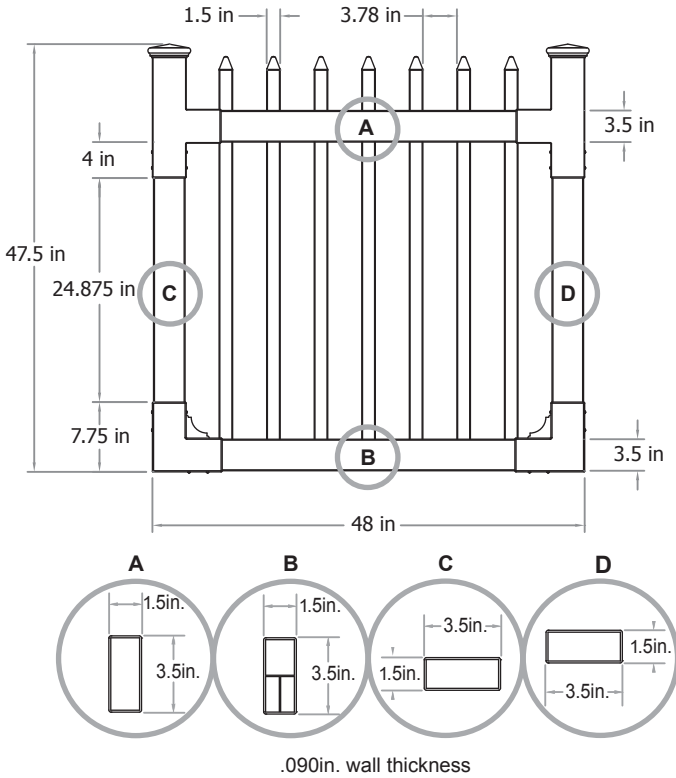

WamBam Nantucket Vinyl Picket Gate w/Stainless Steel Hardware

PRODUCT OVERVIEW

Gate Assembly

Gate Installation

BOX CONTENTS

Each Gate Box Includes:

- Gate Caps (2)
- T-Brackets (2)
- Gate Latch (1)
- Top Rail (1)
- Gate Hinges (2)
- Vertical Stiles (2)
- Pickets (7)
- Gate Bottom Brackets (2)
- Bottom Rail (1)
- Stainless Steel Screws (20)

Sold Separately:

- 4ft. Post & Pipe Anchor (1-Pack)

For more information, contact us at 1 877-778-5733.