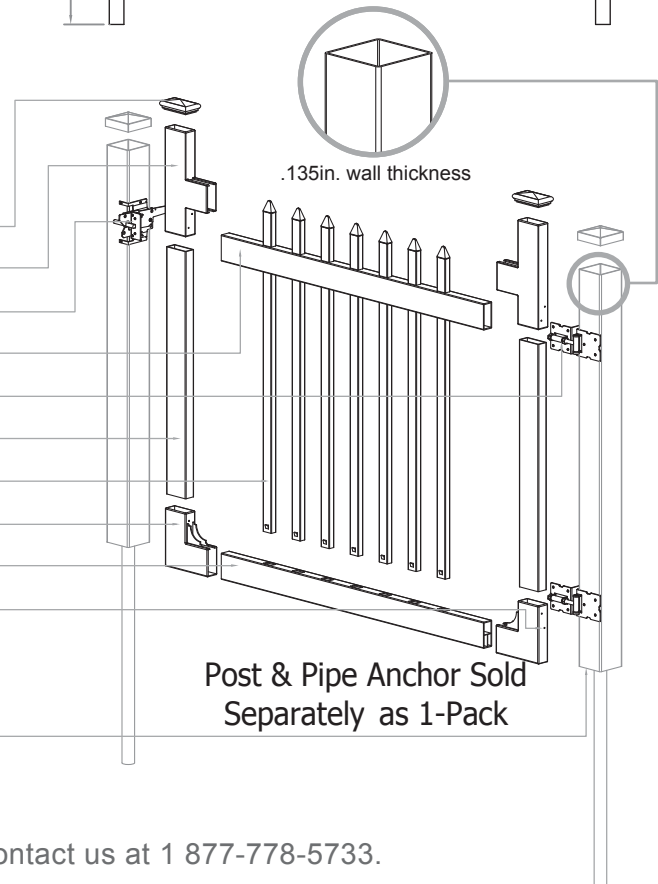

WamBam Nantucket Vinyl Picket Gate w/Stainless Steel Hardware

PRODUCT OVERVIEW

Gate Assembly

Gate Installation

BOX CONTENTS

Each Gate Box Includes:

- Gate Caps (2)
- T-Brackets (2)
- Gate Latch (1)
- Top Rail (1)
- Gate Hinges (2)
- Vertical Stiles (2)
- Pickets (7)
- Gate Bottom Brackets (2)
- Bottom Rail (1)
- Stainless Steel Screws (20)

Sold Separately:

- 4ft. Post & Pipe Anchor (1-Pack)

For more information, contact us at 1 877-778-5733.