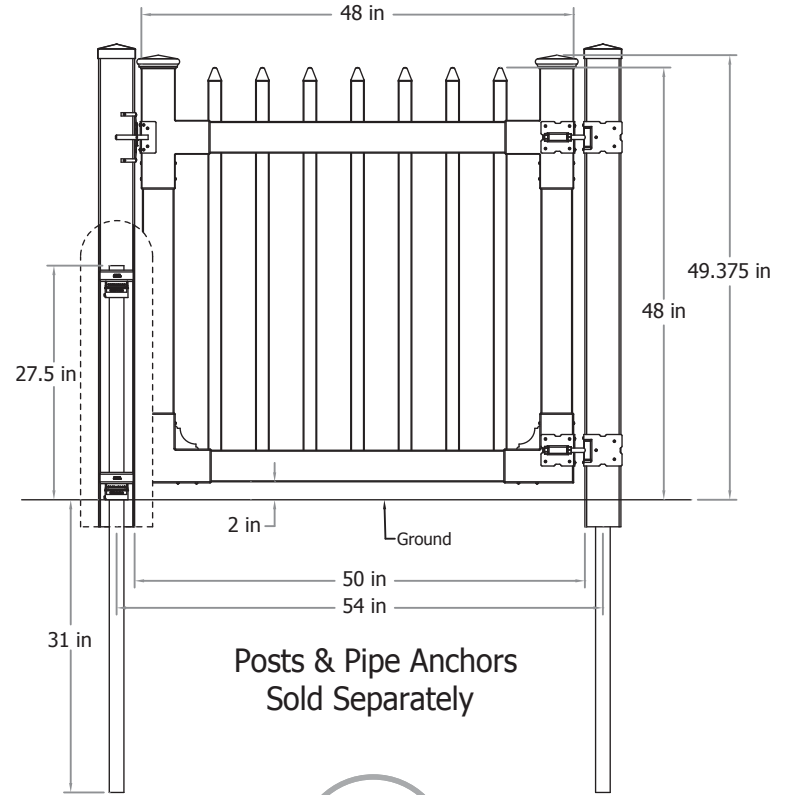

WamBam Nantucket Vinyl Picket Gate w/Stainless Steel Hardware

PRODUCT OVERVIEW

Gate Assembly

Gate Installation

BOX CONTENTS

Each Gate Box Includes:

- Gate Caps (2)
- T-Brackets (2)
- Gate Latch (1)
- Top Rail (1)
- Gate Hinges (2)
- Vertical Stiles (2)
- Pickets (7)
- Gate Bottom Brackets (2)
- Bottom Rail (1)
- Stainless Steel Screws (20)

Sold Separately:

- 4ft. Post & Pipe Anchor (1-Pack)

For more information, contact us at 1 877-778-5733.