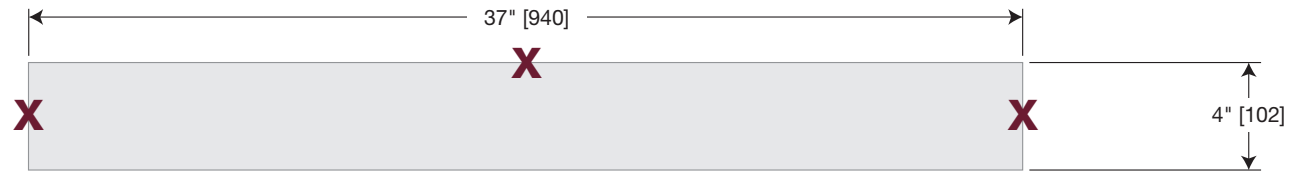

# 37" x 22" Vanity Top with Flat Edge Profile

Trough bowl and 8" faucet spread

Backsplash: 37" x 4" x 3/4"

Vanity Top: 37" x 22" x 3/4"