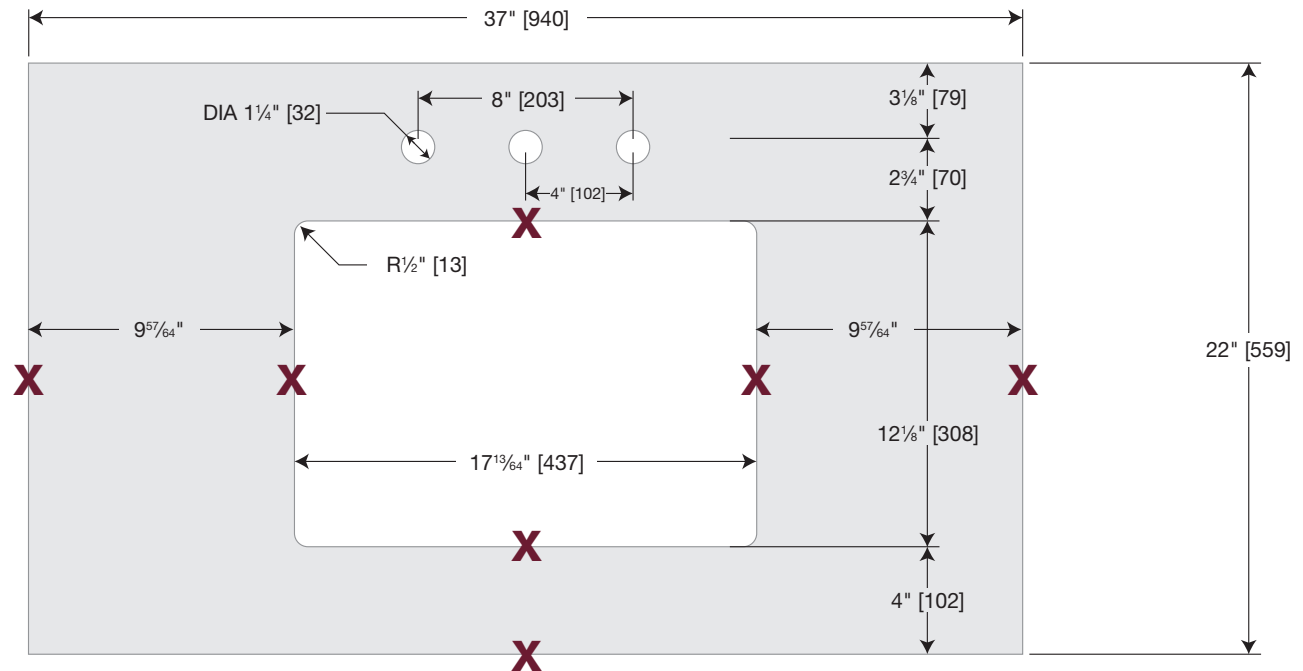

# 37" x 22" Vanity Top with Flat Edge Profile

Trough bowl and 8" faucet spread

Backsplash: 37" x 4" x 3/4"

Vanity Top: 37" x 22" x 3/4"