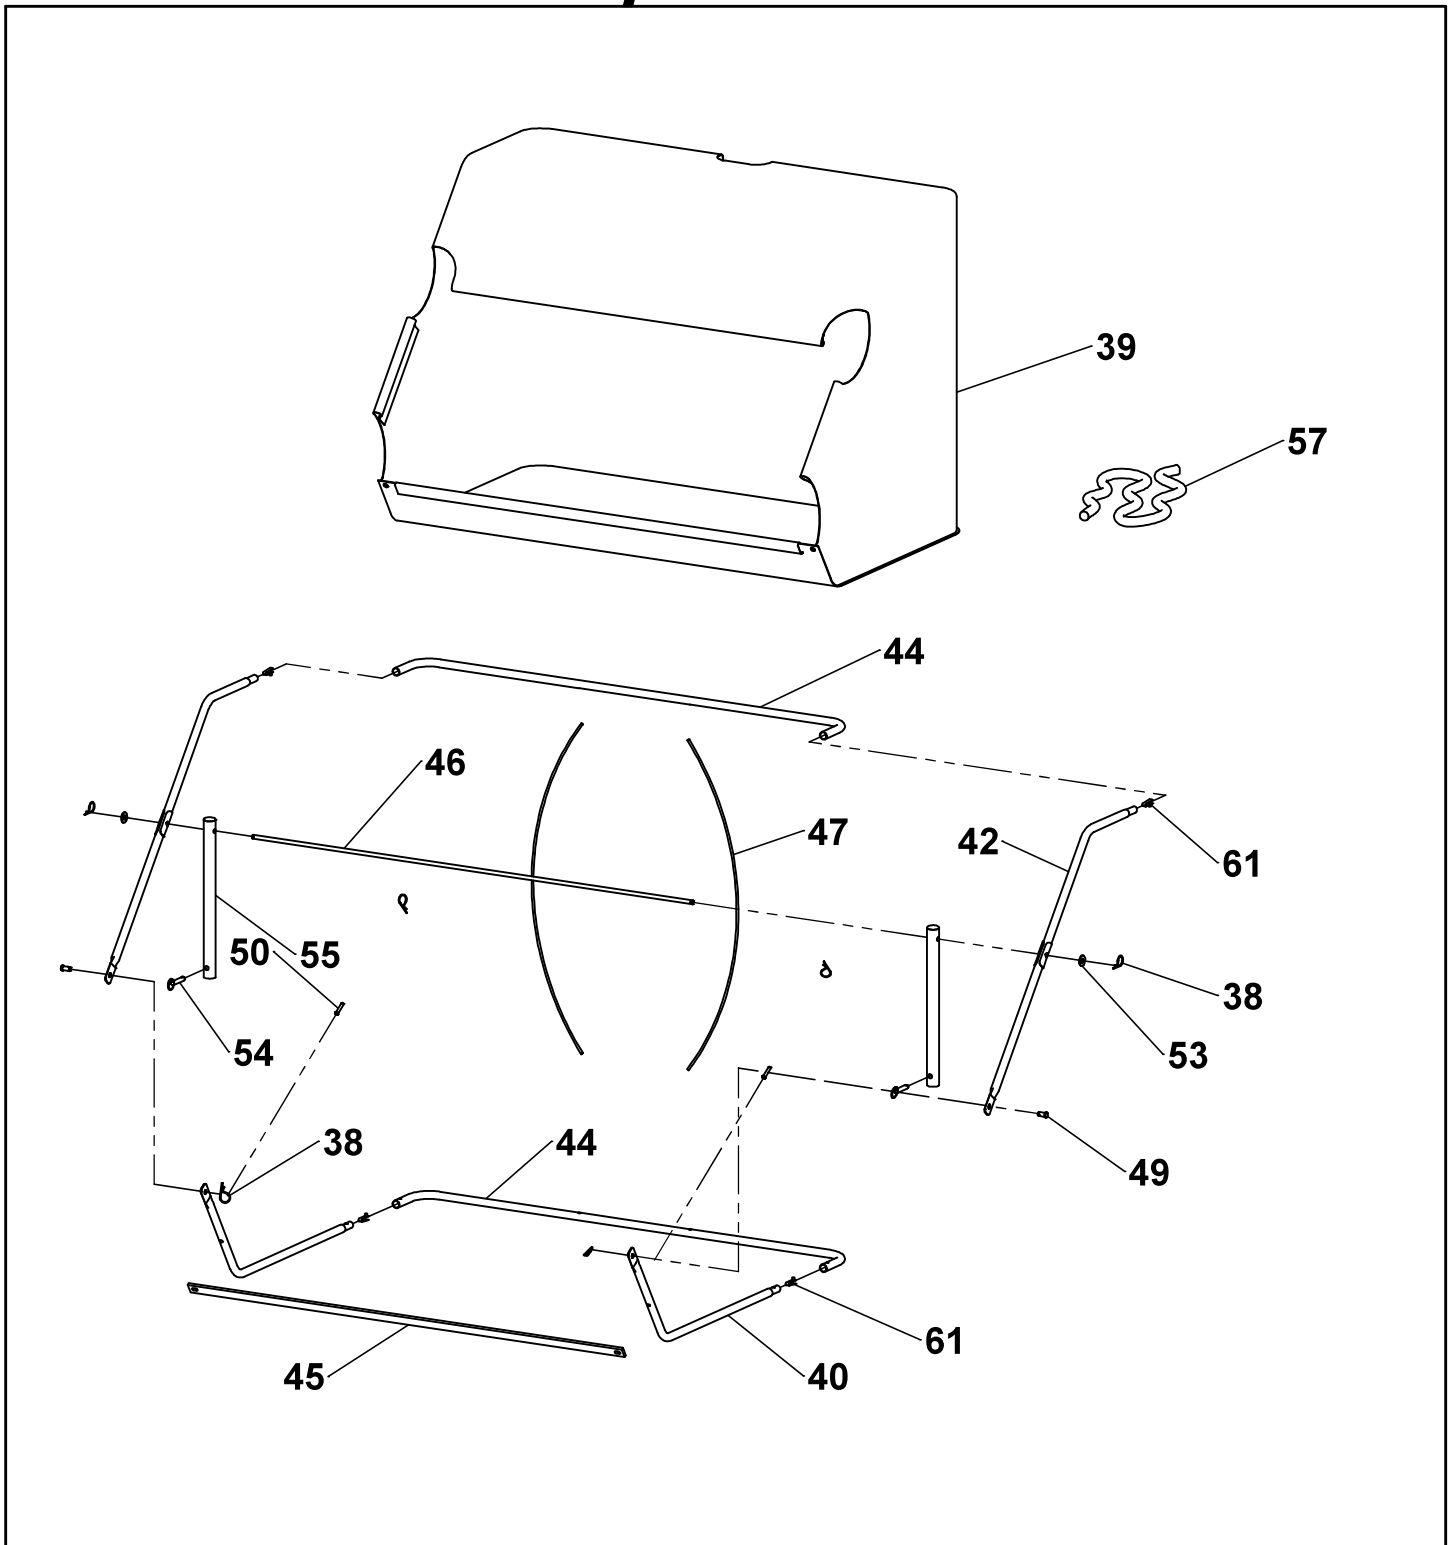

Repair Parts

ITEM	PART NO	DESCRIPTION	QTY	ITEM	PART NO	DESCRIPTION	QTY
1	6000206-G*	Sweeper Housing	1	21	3000721	3/4" SAE Flat Washer	2
2	307119	Height Adjustment (incl 36)	1	22	6000192	1/4-20 x 1" Hex Bolt	8
3	307181	Handle	1	23	3000716	1/4" USS Flat Washer	4
4	307113	Adjustment Lever	1	24	300065	1/4-20 Nyloc Nut	24
5	307042	Clevis Bar, Flat	2	25	307038	Hitch Tube, Long	2
6	307043	Clevis Bar, Offset	2	26	307034	Hitch Tube, Short	2
7	307011	Wheel (incl 8 & 9)	2	27	3000543	3/8-16 x 2" Hex Bolt	4
8	307212	Wheel Bushing, Inner	2	28	3000722	3/8" USS Curved Washer	10
9	307211	Wheel Bushing, Outer	2	29	310061	3/8-16 Nyloc Nut	11
10	307101	Dust Cover, Left	1	30	310051	3/8-16 x 2-3/4" Hex Bolt	2
11	307102	Dust Cover, Right	1	31	3000533	3/8-16 x 1" Hex Bolt	2
12	307241	Hub Cap	2	32	3000544	3/8-16 x 3-1/2" Hex Bolt	3
13	307125	Brush Axle	1	33	307022	Bearing Assembly	2
14	307122	Brush Bracket	4	34	3000540	1/4-20 x 5/8" Carriage Bolt	8
15	307121	Brush Clamp	8	36	307002	Wheel Axle	2
16	307322	Brush	2	37	300081	Cotter Pin, 1/8" x 1-1/2"	2
17	307082	Hitch Pin	1	38	307083	Hairpin	2
18	3000542	1/4-20 x 1-1/2" Hex Bolt	2	59	3000539	1/4-20 x 1-1/4" Hex Bolt	6
19	307320	Pinion Assembly, Left	1	60	310073	3/8" USS Flat Washer	4
20	307319	Pinion Assembly, Right	1	62	6000222	Snap Button	2

Repair Parts

ITEM	PART NO	DESCRIPTION	QTY	ITEM	PART NO	DESCRIPTION	QTY
38	307083	Hairpin	6	49	3000818	Clevis Pin, 3/8" x 1/2"	2
39	307332	Hopper Bag	1	50	3000820	Clevis Pin, 1/4" x 1-1/4"	2
40	6000285	Bottom Frame Tube (incl 61)	2	53	3000720	3/8" USS Flat Washer	2
42	6000284	Top Frame Tube (incl 61)	2	54	3000823	Quick-Release Pin	2
44	6000287	Rear Frame Tube	2	55	307032	Connecting Tube	2
45	307062	Hopper Bar	1	57	307361	Dump Rope	1
46	307053	Pivot Rod	1	61	6000208	Snap Button	4
47	307052	Tension Rod	2				