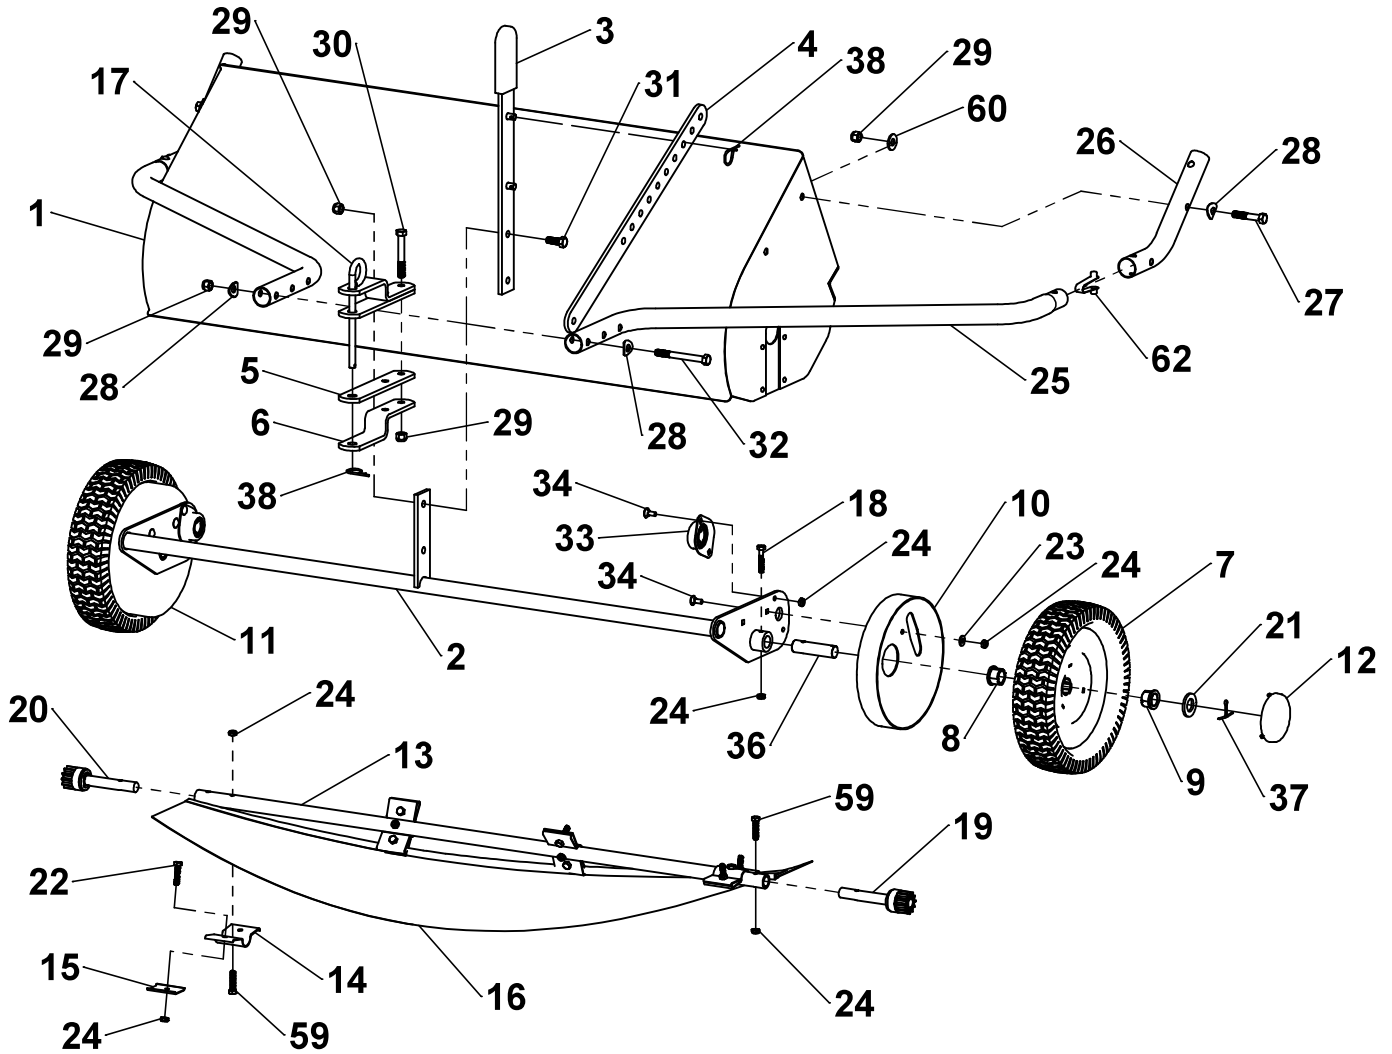

Repair Parts

ITEM	PART NO	DESCRIPTION	QTY	ITEM	PART NO	DESCRIPTION	QTY
1	6000206-G*	Sweeper Housing	1	21	3000721	3/4" SAE Flat Washer	2
2	307119	Height Adjustment (incl 36)	1	22	6000192	1/4-20 x 1" Hex Bolt	8
3	307181	Handle	1	23	3000716	1/4" USS Flat Washer	4
4	307113	Adjustment Lever	1	24	300065	1/4-20 Nyloc Nut	24
5	307042	Clevis Bar, Flat	2	25	307038	Hitch Tube, Long	2
6	307043	Clevis Bar, Offset	2	26	307034	Hitch Tube, Short	2
7	307011	Wheel (incl 8 & 9)	2	27	3000543	3/8-16 x 2" Hex Bolt	4
8	307212	Wheel Bushing, Inner	2	28	3000722	3/8" USS Curved Washer	10
9	307211	Wheel Bushing, Outer	2	29	310061	3/8-16 Nyloc Nut	11
10	307101	Dust Cover, Left	1	30	310051	3/8-16 x 2-3/4" Hex Bolt	2
11	307102	Dust Cover, Right	1	31	3000533	3/8-16 x 1" Hex Bolt	2
12	307241	Hub Cap	2	32	3000544	3/8-16 x 3-1/2" Hex Bolt	3
13	307125	Brush Axle	1	33	307022	Bearing Assembly	2
14	307122	Brush Bracket	4	34	3000540	1/4-20 x 5/8" Carriage Bolt	8
15	307121	Brush Clamp	8	36	307002	Wheel Axle	2
16	307322	Brush	2	37	300081	Cotter Pin, 1/8" x 1-1/2"	2
17	307082	Hitch Pin	1	38	307083	Hairpin	2
18	3000542	1/4-20 x 1-1/2" Hex Bolt	2	59	3000539	1/4-20 x 1-1/4" Hex Bolt	6
19	307320	Pinion Assembly, Left	1	60	310073	3/8" USS Flat Washer	4
20	307319	Pinion Assembly, Right	1	62	6000222	Snap Button	2

Repair Parts

ITEM	PART NO	DESCRIPTION	QTY	ITEM	PART NO	DESCRIPTION	QTY
38	307083	Hairpin	6	49	3000818	Clevis Pin, 3/8" x 1/2"	2
39	307332	Hopper Bag	1	50	3000820	Clevis Pin, 1/4" x 1-1/4"	2
40	6000285	Bottom Frame Tube (incl 61)	2	53	3000720	3/8" USS Flat Washer	2
42	6000284	Top Frame Tube (incl 61)	2	54	3000823	Quick-Release Pin	2
44	6000287	Rear Frame Tube	2	55	307032	Connecting Tube	2
45	307062	Hopper Bar	1	57	307361	Dump Rope	1
46	307053	Pivot Rod	1	61	6000208	Snap Button	4
47	307052	Tension Rod	2				