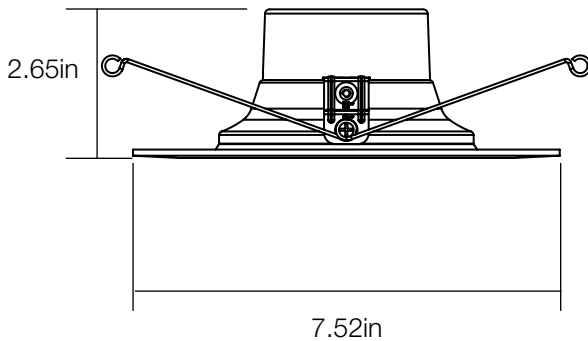

PRODUCT SPECIFICATIONS

5&6in LED Smart Tunable Recessed Trim

538561010
SKU# 1005733091

SPECIFICATIONS

Model Number	538561010
SKU	1005733091
OSMID	314254248
Power	9.5W
AC Voltage, Frequency	120V, 60 Hz
Color Temp (nom.)	2200-6500 K + RGB
Operation Temp	-13°F ~ 113°F
CRI	90
Lumen Output (min.)	700 lm
Dimming	YES
Lifetime Rating	L70/50000Hrs
Efficacy	73.7lm/watt

APPLICATIONS

Suitable for Wet Locations

PACKAGING

Weight (±0.5 lb)	0.60 lbs
Size (L x W x H) (±0.1 in)	7.52in x 7.52in x 2.65in
Box Dimensions	7.92in x 3.07in x 7.92in
Gross Weight	0.99 lbs
UPC	849489072418