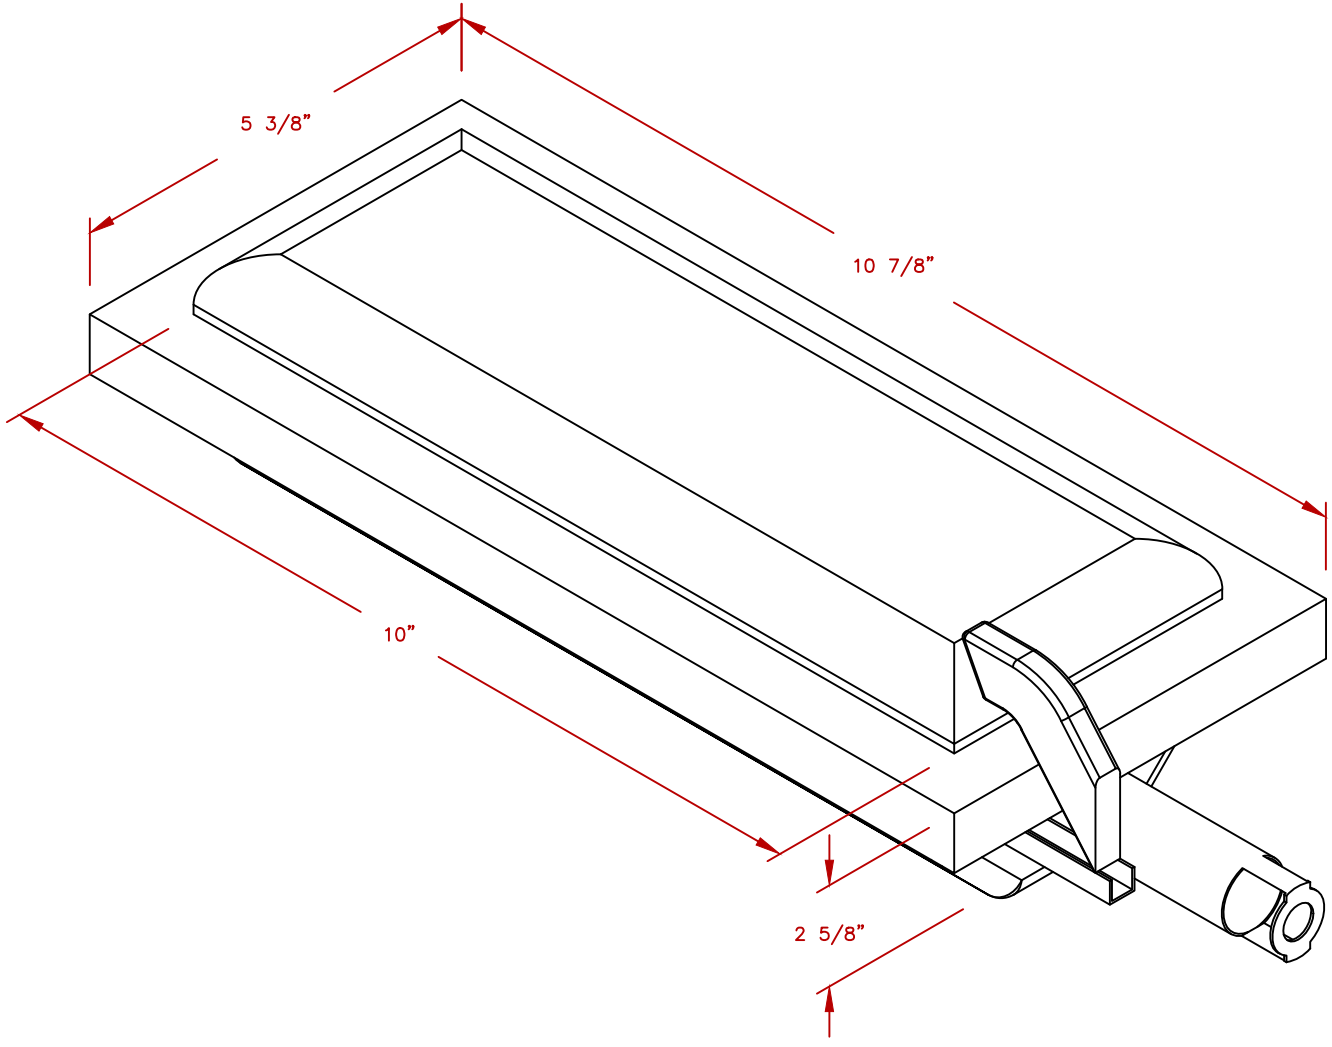

LINE	BBQ LINE
MODEL	SEAR ZONE BURNER
NUM	

NOTE:
DUE TO OUR CONTINUOUS IMPROVEMENT PROGRAM, ALL MODELS
AND SPECIFICATIONS ARE SUBJECT TO CHANGE WITHOUT NOTICE.

	TITLE 2021 BARBECUE LINE GRILL ACCESORIES SEAR ZONE BURNER	
	SCALE:	DWG NO. BBQ07890P
REVISED	REV. DESCR.	DATE 12/8/2020