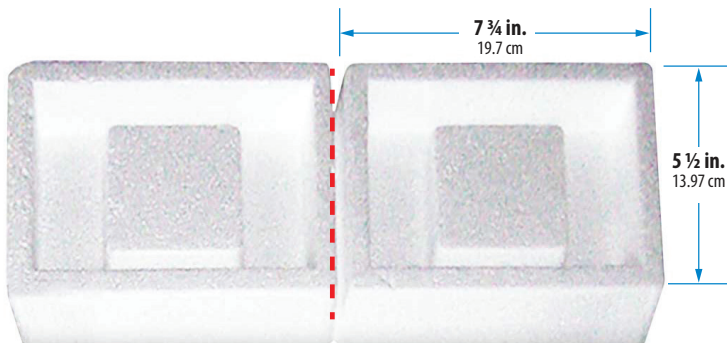

White Polystyrene Foam • 1 5/8 in. thickness • 6 1/2 in. x 7 3/4 in. • Sold in pairs

**Snap apart here**

**OTHER SIZES AVAILABLE**

Model #: **DVBPSM**  
Internet #: 202217265  
Home Depot SKU #: 723489

Model #: **DVBPXL**  
Internet #: 202217271  
Home Depot SKU #: 724059