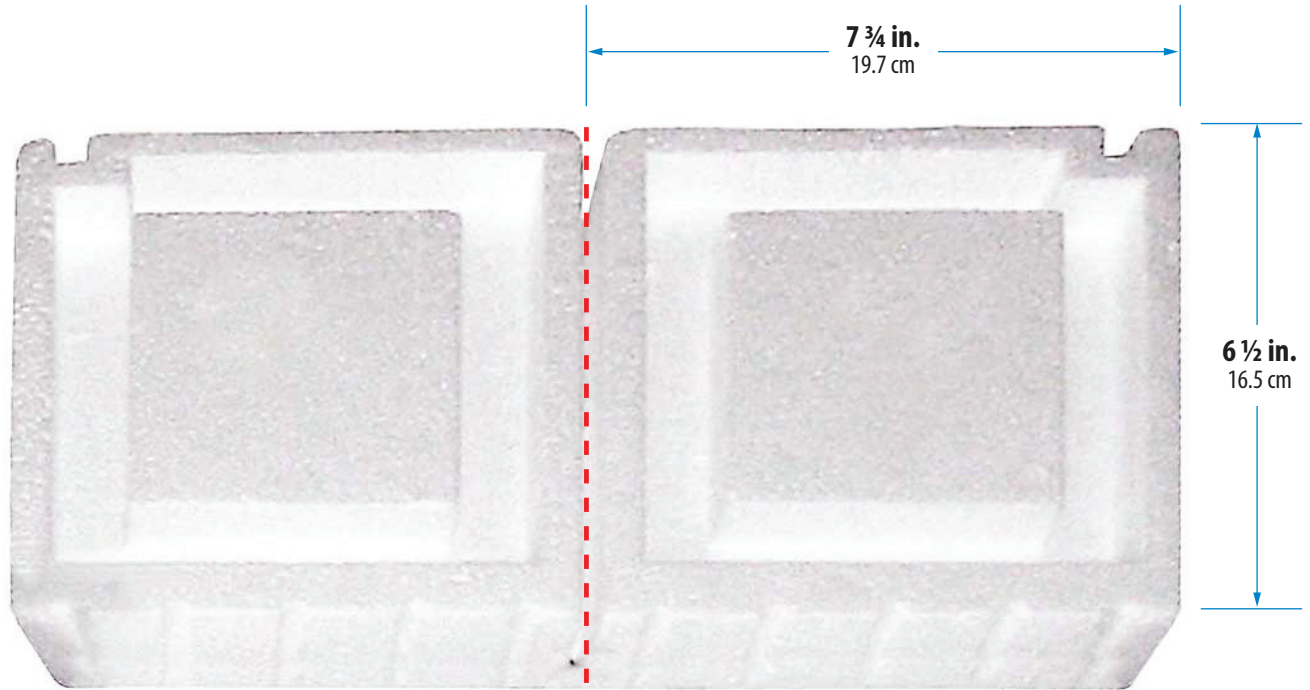

White Polystyrene Foam • 1 5/8 in. thickness • 6 1/2 in. x 7 3/4 in. • Sold in pairs

**Snap apart here**

**OTHER SIZES AVAILABLE**

Model #: **DVBPSM**  
Internet #: 202217265  
Home Depot SKU #: 723489

Model #: **DVBPXL**  
Internet #: 202217271  
Home Depot SKU #: 724059