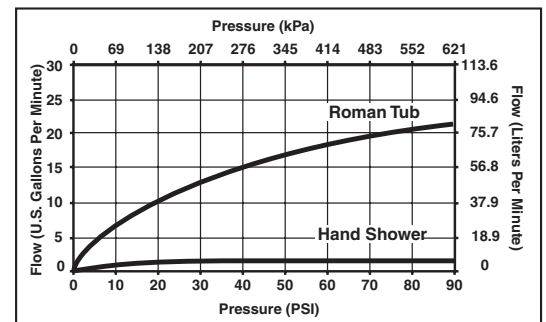

COMPLETE VALVE COMPLIES WITH:

- ASME A112.18.1 / CSA B125.1

Indicates compliance to ICC/ANSI A117.1

▲ Designate proper finish suffix

Delta reserves the right (1) to make changes in specifications and materials, and (2) to change or discontinue models, both without notice or obligation. Dimensions are for reference only. See current full-line price book or www.deltafaucet.com for finish options and product availability.

DSP-B-T2759 Rev. B

55 E 111th Street, Indianapolis, Indiana 46280
350 South Edgeview Road, St. Thomas, ON N5P 4L1
© 2013 Masco Corporation of Indiana