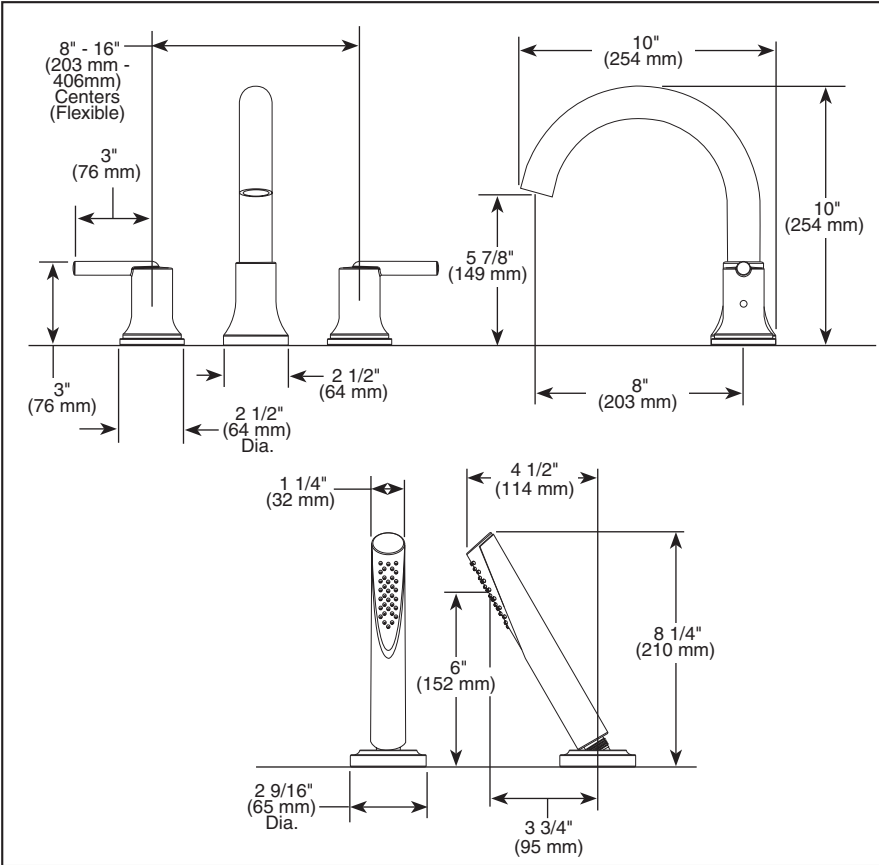

Submitted Model No.: _____

Specific Features: _____

ROMAN TUB/WHIRLPOOL FAUCET TRIM

- Trinsic™ Bath Collection
- Three Hole Installation (T2759 Series)
- Four Hole Installation (T4759 Series)
- Rough-In Kit Must Also be Ordered to Complete Installation (R4707 for four hole and R2707 for three hole)

STANDARD SPECIFICATIONS:

- Trim Only for two handle Roman Tub faucet for concealed mounting.
- 10" (254 mm) long, 10" (254 mm) high slip-on rigid spout.
- Temperature and volume controlled with handles.
- Red/blue markings on handle for hot/cold identification.
- Rough-In kit must also be ordered to complete installation (R4707 for four hole and R2707 for three hole). There are separate specification sheets on each rough-in kit if more details are required.
- Handshower includes double check valves for backflow prevention (T4759).
- Handshower water efficient flowrate of 2.0 GPM @ 80 PSI.

COMPLETE VALVE COMPLIES WITH:

- ASME A112.18.1 / CSA B125.1

Indicates compliance to ICC/ANSI A117.1

▲ Designate proper finish suffix

Delta reserves the right (1) to make changes in specifications and materials, and (2) to change or discontinue models, both without notice or obligation. Dimensions are for reference only. See current full-line price book or www.deltafaucet.com for finish options and product availability.