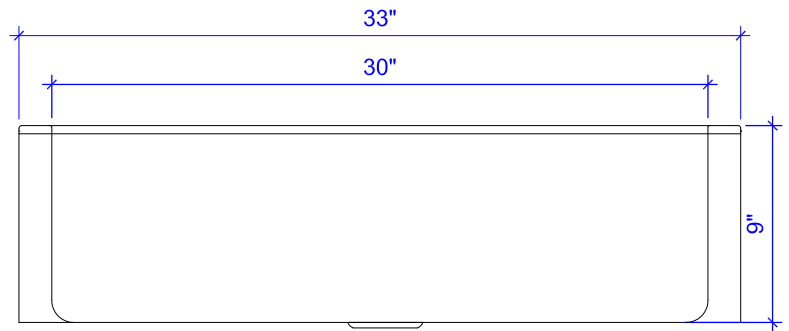

Ganku Farmhouse Apron Copper Sink

Technical Specifications

- + Outer - 33" x 22" x 9"
- + Inner - 30" x 19" x 9"
- + Drain - Standard Kitchen Drain
- + Thickness - 16 Gauge

FRONT VIEW

TOP VIEW

Lifetime Warranty