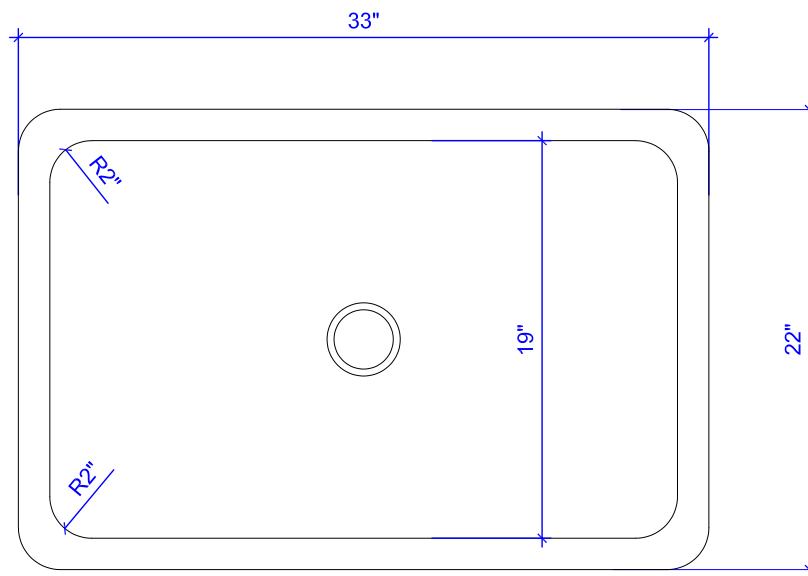

Ganku Farmhouse Apron Copper Sink

Technical Specifications

- + Outer - 33" x 22" x 9"
- + Inner - 30" x 19" x 9"
- + Drain - Standard Kitchen Drain
- + Thickness - 16 Gauge

FRONT VIEW

TOP VIEW

Lifetime Warranty