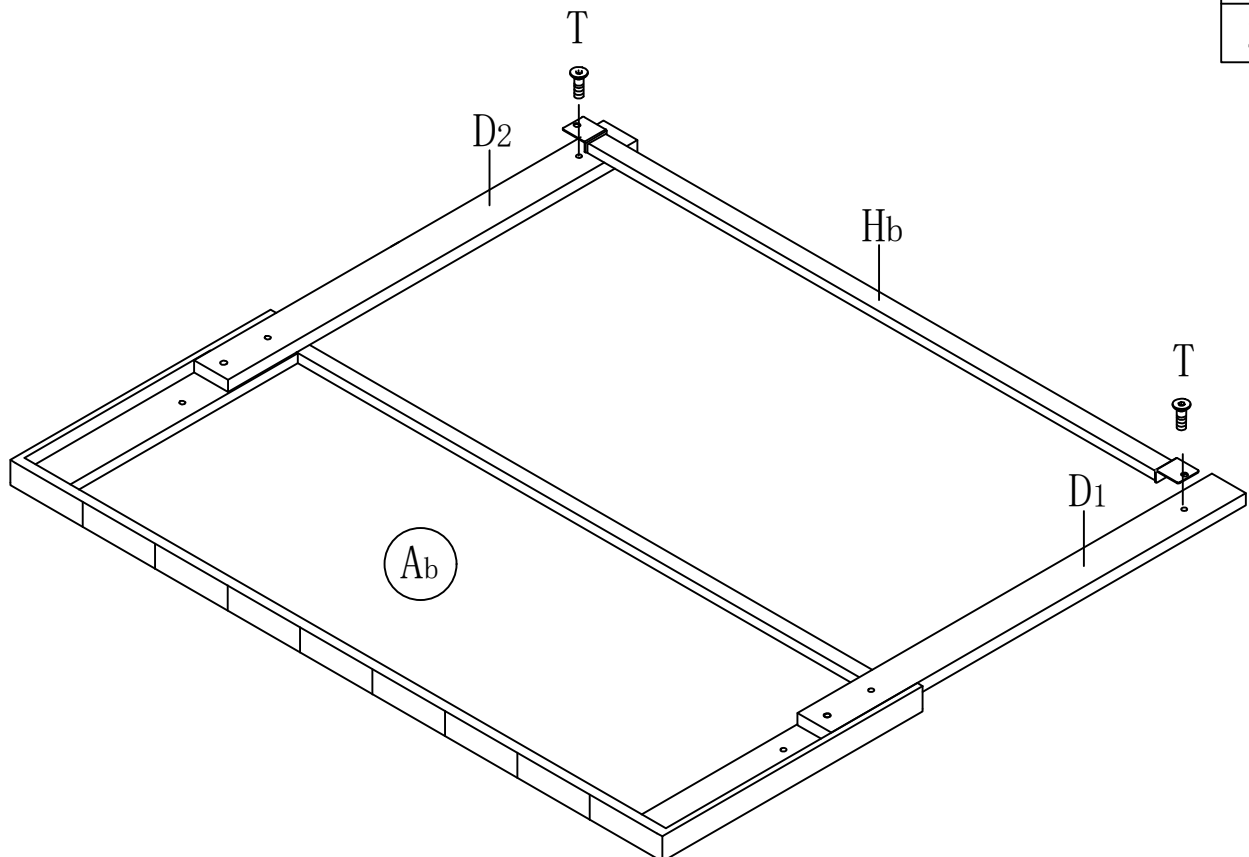

Hardware list WF281631AAA/E

<p>R</p>  <p>M8*50mm 10PCS</p>	<p>S</p>  <p>M8*45mm 14PCS</p>	<p>T</p>  <p>M8*25mm 26PCS</p>	<p>U</p>  <p>M8*18mm 12PCS</p>	<p>V</p>  <p>M8 14PCS</p>
<p>W</p>  <p>∅17*∅8.5 6PCS</p>	<p>X</p>  <p>∅22*∅8.5 4PCS</p>	<p>Y</p>  <p>M8 1PC</p>	<p>Z</p>  <p>M8 1PC</p>	

step1

R	X
	
4PCS	4PCS

Headboard height is adjustable

step2

T

2PCS

step3

T