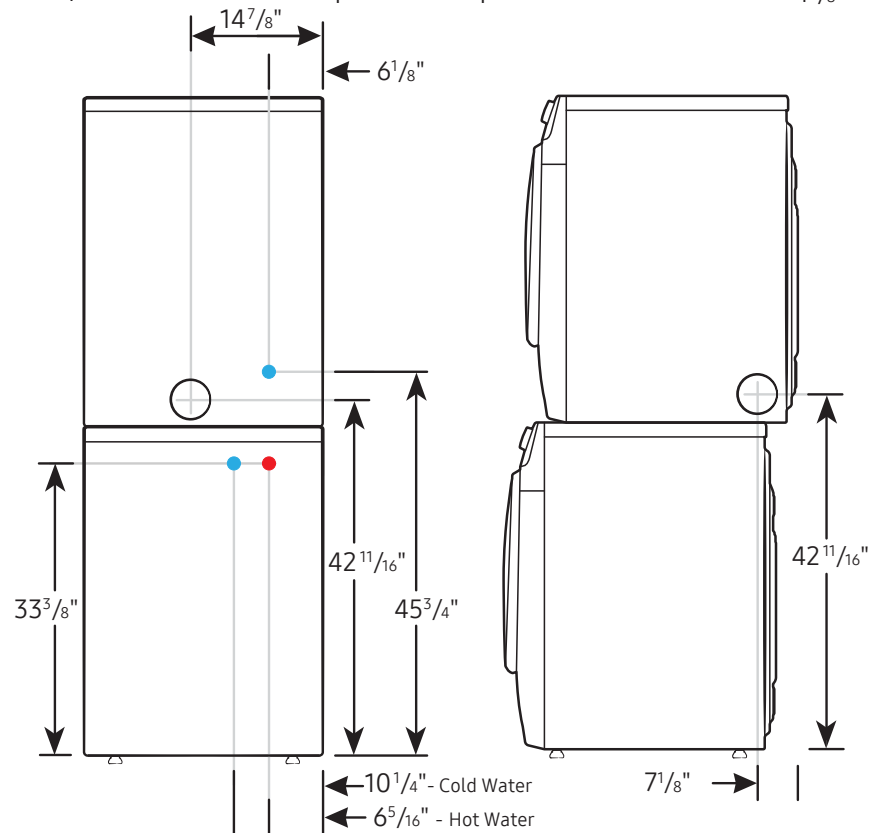

Alcove or closet installation

Minimum clearance for closet and alcove installations:

Connection Dimensions

Back and side view of dryer

LEGEND:
● Cold Water Connection

Actual color may vary. Design, specifications, and color availability are subject to change without notice. Non-metric weights and measurements are approximate.

©2022 Samsung Electronics America, Inc., 85 Challenger Road, Ridgefield Park, NJ 07660. Tel: 800-SAMSUNG.samsung.com. Samsung is a registered trademark of Samsung Electronics Co., Ltd.

Installation Specifications – Stacked Pair

Clearances indicated are for stacked pairs. The closet front must have two unobstructed air openings for a combined minimum total area of 72-inch².

Connection Dimensions

Back and side views of stacked pair