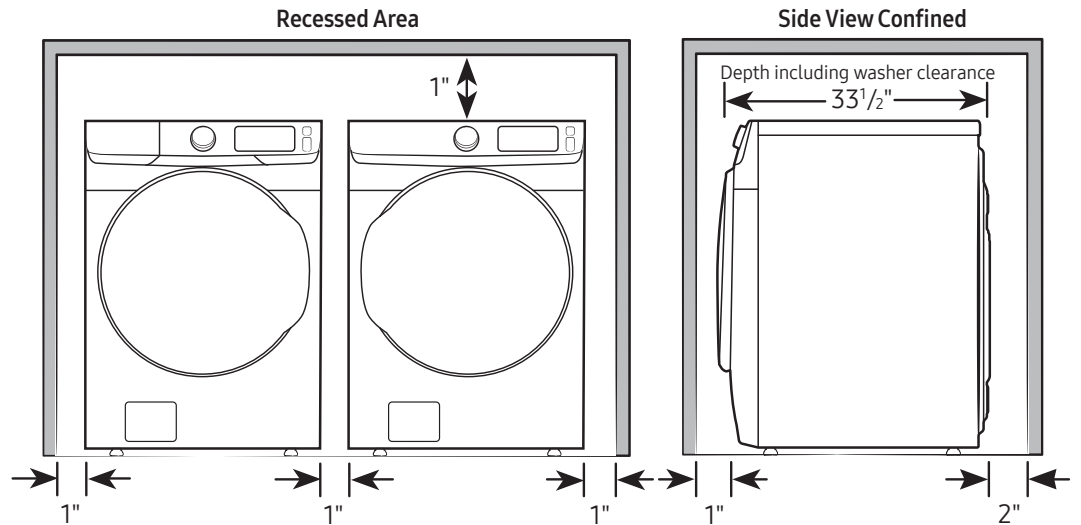

Alcove or closet installation

Minimum clearance for closet and alcove installations:

Connection Dimensions

Back and side view of dryer

LEGEND:
● Cold Water Connection

Actual color may vary. Design, specifications, and color availability are subject to change without notice. Non-metric weights and measurements are approximate.

©2022 Samsung Electronics America, Inc., 85 Challenger Road, Ridgefield Park, NJ 07660. Tel: 800-SAMSUNG.samsung.com. Samsung is a registered trademark of Samsung Electronics Co., Ltd.