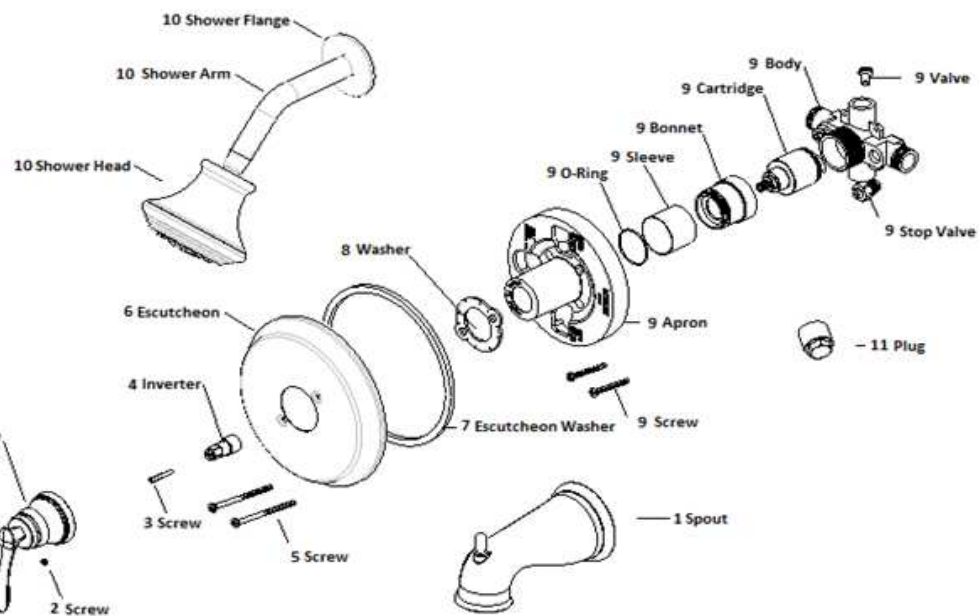

525782

Satin Nickel

525774

Oil Rubbed Bronze

| No.   | Name              | 525782     |            | 525774     |            |
|-------|-------------------|------------|------------|------------|------------|
|       |                   | Order Code | List Price | Order Code | List Price |
| 1     | Spout             |            |            |            |            |
| 2     | Handle            | 522631     | \$14.95    | 522805     | \$16.14    |
|       | Screw             |            |            |            |            |
| 3     | Screw             |            |            |            |            |
| 4     | Inverter          |            |            |            |            |
| 5     | Screw             |            |            |            |            |
| 6     | Escutcheon        |            |            |            |            |
| 7     | Escutcheon washer |            |            |            |            |
| 8     | Washer            |            |            |            |            |
| 9     | Apron             | 907857     | \$35.14    | 907857     | \$35.14    |
|       | Sleeve            |            |            |            |            |
|       | O-ring            |            |            |            |            |
|       | Bonnet            |            |            |            |            |
|       | Cartridge         |            |            |            |            |
|       | Body              |            |            |            |            |
|       | Stop valve        |            |            |            |            |
| Screw |                   |            |            |            |            |
| Valve |                   |            |            |            |            |
| 10    | Shower flange     | 522540     | \$57.04    | 522557     | \$76.98    |
|       | Shower arm        |            |            |            |            |
|       | Shower Head       |            |            |            |            |
| 11    | Plug              | 908095     | \$3.47     | 908095     | \$3.47     |