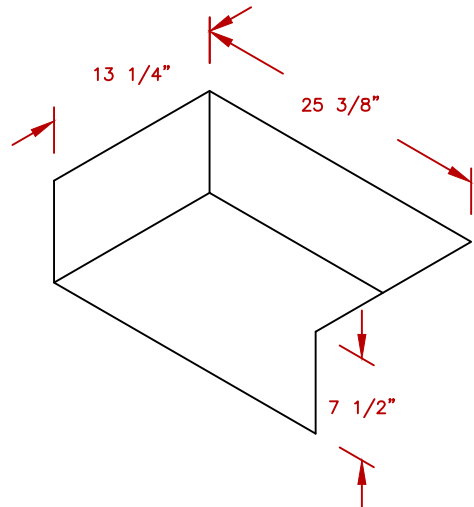

LINE	BBQ LINE
MODEL	DLX DOUBLE SIDE BY SIDE BRN.
NUM	

CUT OUT DIMENSIONS

	TITLE 2021 BARBECUE LINE SIDE BURNERS DLX DOUBLE SIDE BY SIDE BRN.	
	SCALE:	DWG NO. BBQ13954P
REVISED	REV. DESCR.	DWG BY M ORTEGA
		DATE 12/8/2020