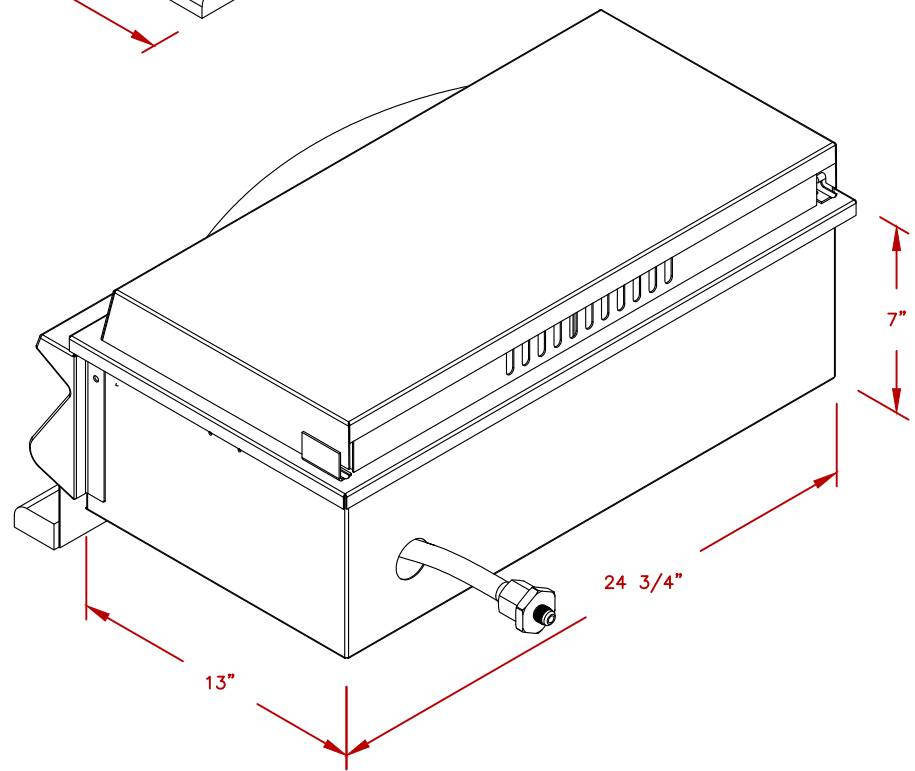

LINE	BBQ LINE
MODEL	DLX DOUBLE SIDE BY SIDE BRN.
NUM	

CUT OUT DIMENSIONS

	TITLE 2021 BARBECUE LINE SIDE BURNERS DLX DOUBLE SIDE BY SIDE BRN.	
	SCALE:	DWG NO. BBQ13954P
REVISED	REV. DESCR.	DWG BY M ORTEGA
		DATE 12/8/2020