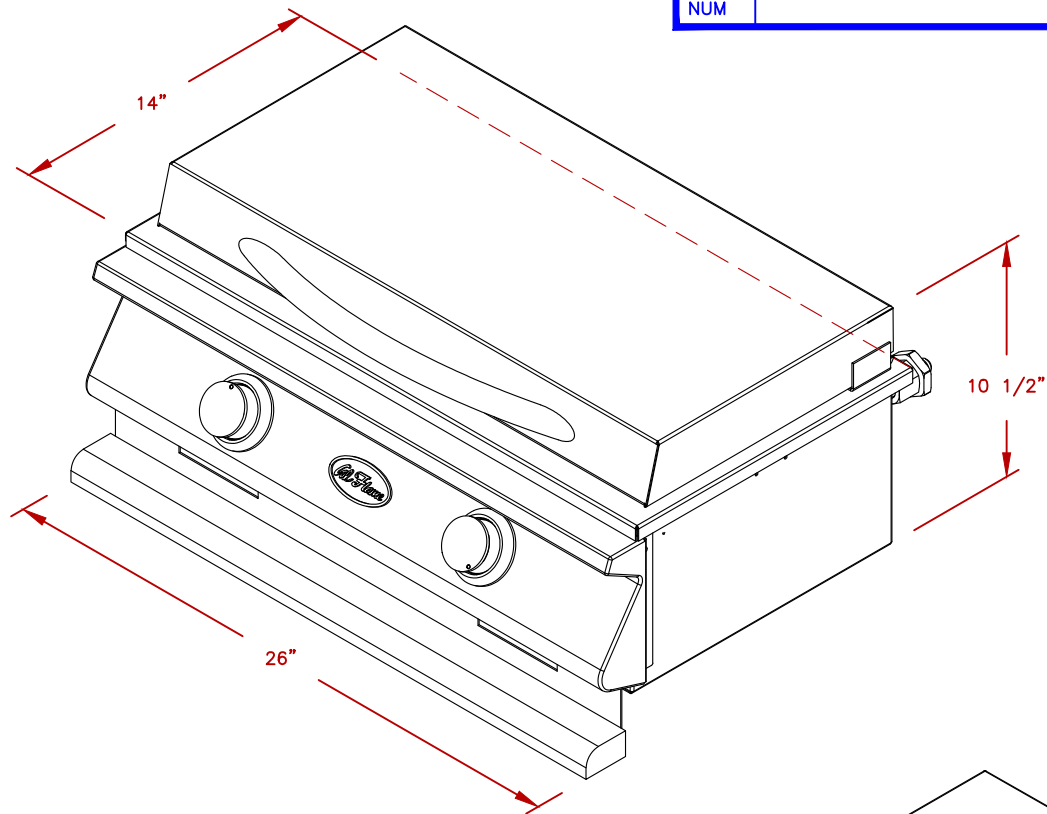

LINE	BBQ LINE
MODEL	DLX DOUBLE SIDE BY SIDE BRN.
NUM	

CUT OUT DIMENSIONS

	TITLE 2021 BARBECUE LINE SIDE BURNERS DLX DOUBLE SIDE BY SIDE BRN.	
	SCALE:	DWG NO. BBQ13954P
REVISED	REV. DESCR.	DWG BY M ORTEGA
		DATE 12/8/2020