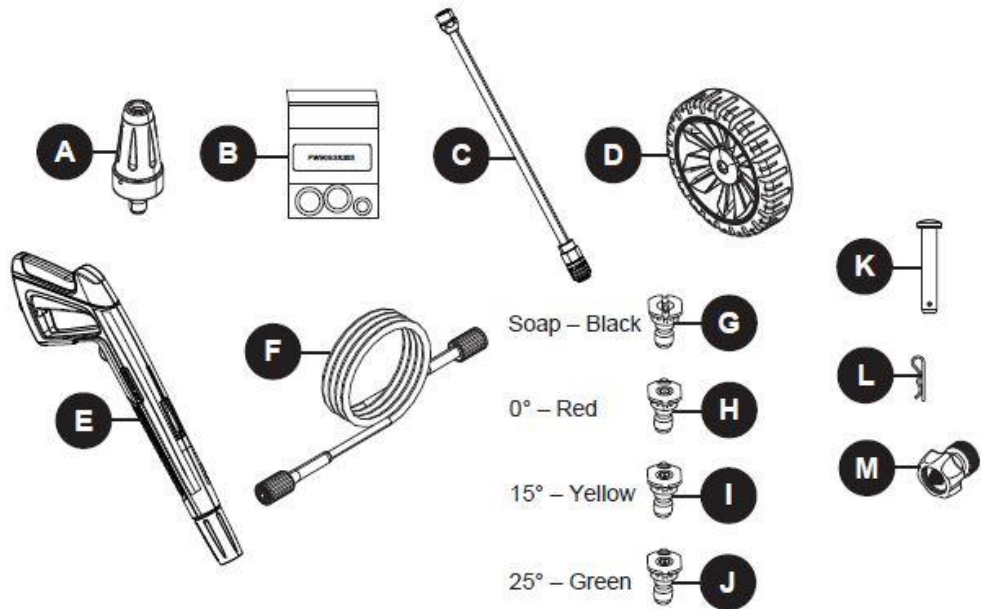

REPLACEMENT PARTS LIST

For replacement parts, call our customer service department at 1-866-508-1330, 8 a.m. - 5:00 p.m., CST, Monday - Friday or order online at www.stanleypressurewashers.com

PART	DESCRIPTION	PART #
A	Rotary Nozzle	PW4220680
B	O-Ring Replacement Kit	PW909383SS
C	Extension Lance	PW3400960
D	Wheel	PW4620410
E	Spray Gun	PW4221420
F	Soft PVC Hose	PW4221550

PART	DESCRIPTION	PART #
G	Soap QC Nozzle	PW4221470
H	0° QC Nozzle	PW4221430
I	15° QC Nozzle	PW4221440
J	25° QC Nozzle	PW4221450
K	Axle Pin	PW4620370
L	Cotter Pin	PW4620380
M	Garden Hose Adapter	PW4221580