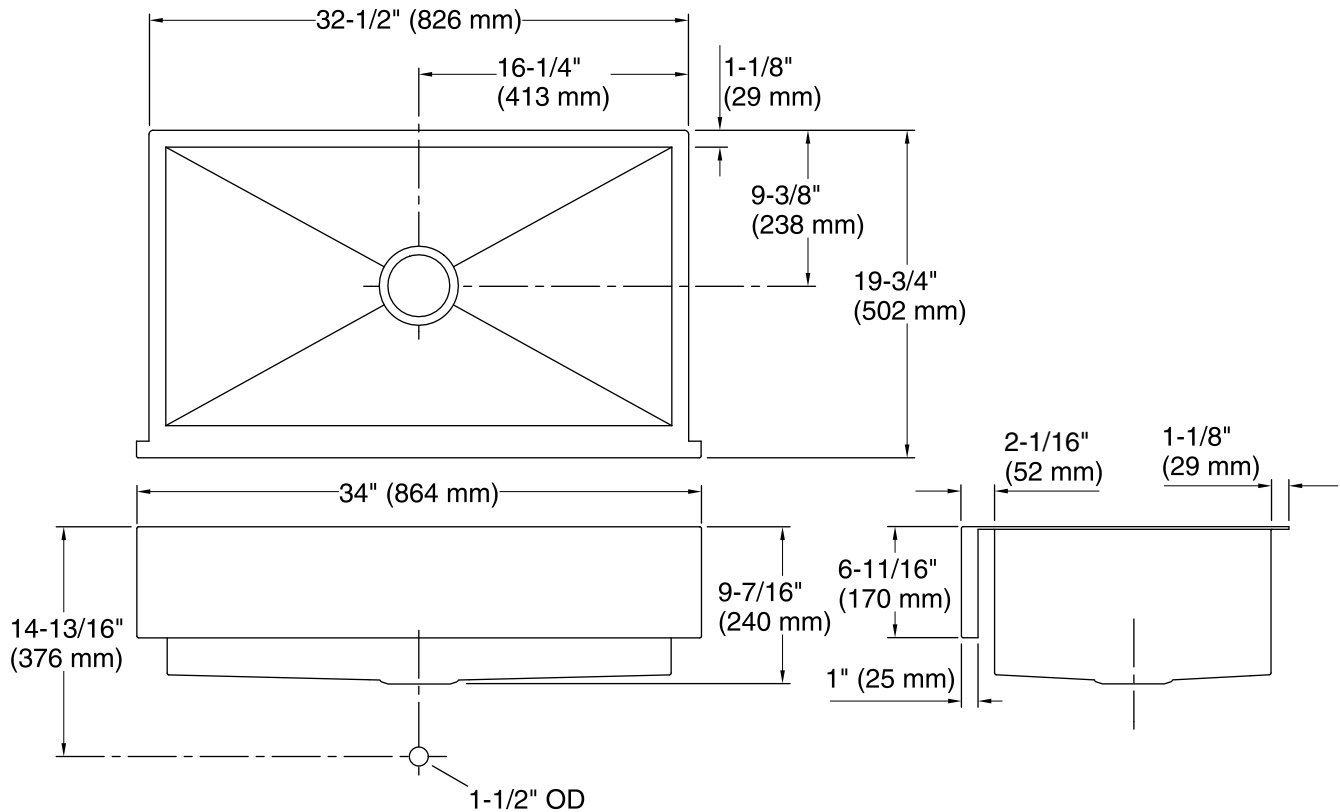

**Lyric™**  
Under-Mount Apron Front Kitchen Sink  
**K-RH20910**

**Features**

- Large single bowl.
- With integral shortened self-trimming apron.
- 34" x 19-3/4" x 9-1/2"
- 7" Apron-front.
- 9" basin depth.

**Material**

- 18-gauge stainless steel.

**Installation**

- 36-in framed base cabinet required.
- Under-mount.
- Strainer not included.

**Recommended Accessories**

- K-8801 Sink Strainer
- K-8799 Sink Strainer

### Technical Information

All product dimensions are nominal.

Bowl area (Only):	Length: 30-1/4" (768 mm)
	Width: 16-9/16" (420 mm)
	Bowl depth: 9-3/16" (233 mm)
	Water depth: 9-3/16" (233 mm)
Drain hole:	3-3/4" (94 mm)
Template:	1317806-7, required, included