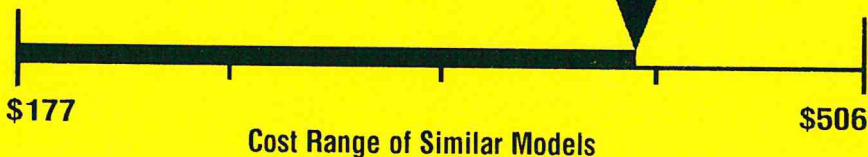

ENERGYGUIDE

Water Heater – ELECTRIC

Tank Size (Storage Capacity): 45 gallons

Rheem Sales Company, Inc.

Model XE50M09EL55U1

B00070

Estimated Yearly Energy Cost

\$419

First Hour Rating

(How much hot water you get in the first hour of use)

Estimated Yearly Electricity Use

- Your cost will depend on your utility rates and use.
- Cost range based only on models fueled by electricity with a medium first hour rating (51 to less than 75 gallons)
- Estimated energy cost is based on a national average electricity cost of 12.00 cents per kWh.
- Estimated yearly energy use: 3493 kWh