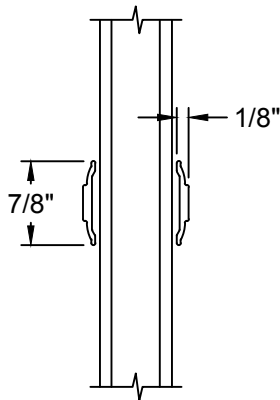

TABLE OF CONTENTS

Options

Mullion.....	2
Divided Lite Options.....	3
Trim Options.....	4
Grille Patterns.....	5
Clear Opening Layout.....	6

Section Details

Standard Unit:	
Vertical Section.....	7
Horizontal Section.....	8
3 Wide (XOX) - Horizontal Section.....	9
Flush Fin Frame:	
Vertical Section.....	10
Horizontal Section.....	11
3 Wide (XOX) - Horizontal Section.....	12
Pocket Frame:	
Vertical Section.....	13
Horizontal Section.....	14
3 Wide (XOX) - Horizontal Section.....	15
Picture / Transom:	
Vertical Section.....	16
Horizontal Section.....	17

MULLION OPTIONS

Slider / Slider 1/2" Clip

Slider / Slider 15/16" Clip

Slider / Tilt Single Hung 1 9/16" Clip

Slider / Slider 1 9/16" Clip

Slider / Slider 2 7/16" Clip

Transom / Slider

DIVIDED LITE OPTIONS

7/8" Low Profile
Contour SDL

1" Raised Slim SDL

1" Raised Slim SDL
w/ Shadowbar

5/8" Flat GBG

7/8" Flat GBG

5/8" Contour GBG

TRIM OPTIONS

GRILLE PATTERNS

STANDARD UNIT - VERTICAL SECTION

STANDARD UNIT - HORIZONTAL SECTION

3-WIDE UNIT (XOX) - HORIZONTAL SECTION

FLUSH FIN FRAME - VERTICAL SECTION

FLUSH FIN FRAME - HORIZONTAL SECTION

FLUSH FIN FRAME 3-WIDE (XOX) - HORIZONTAL SECTION