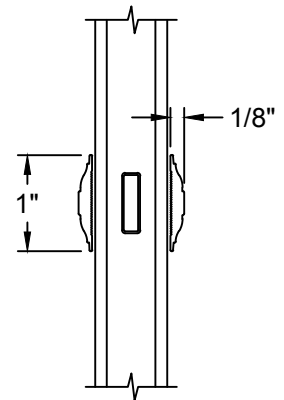

MULLION OPTIONS

Slider / Slider 1/2" Clip

Slider / Slider 15/16" Clip

Slider / Tilt Single Hung 1 9/16" Clip

Slider / Slider 1 9/16" Clip

Slider / Slider 2 7/16" Clip

Transom / Slider

DIVIDED LITE OPTIONS

7/8" Low Profile
Contour SDL

1" Raised Slim SDL

1" Raised Slim SDL
w/ Shadowbar

5/8" Flat GBG

7/8" Flat GBG

5/8" Contour GBG

TRIM OPTIONS

GRILLE PATTERNS

Standard

Prairie Frame

Prairie Glass

Colonial Top Down

CLEAR OPENING LAYOUT

Clear Opening Formulas		
Window Type	Clear Opening Width	Clear Opening Height
2-Panel	$(\text{Frame Width} / 2) - 3 \frac{11}{32}"$	Frame Height - $2 \frac{13}{16}"$
3-Panel 1/4 Vent	$(\text{Frame Width} / 4) - 2 \frac{3}{16}"$	Frame Height - $2 \frac{13}{16}"$
3-Panel 1/3 Vent	$(\text{Frame Width} / 3) - 3 \frac{5}{8}"$	Frame Height - $2 \frac{13}{16}"$

STANDARD UNIT - VERTICAL SECTION

STANDARD UNIT - HORIZONTAL SECTION

3-WIDE UNIT (XOX) - HORIZONTAL SECTION

FLUSH FIN FRAME - VERTICAL SECTION

FLUSH FIN FRAME - HORIZONTAL SECTION

FLUSH FIN FRAME 3-WIDE (XOX) - HORIZONTAL SECTION