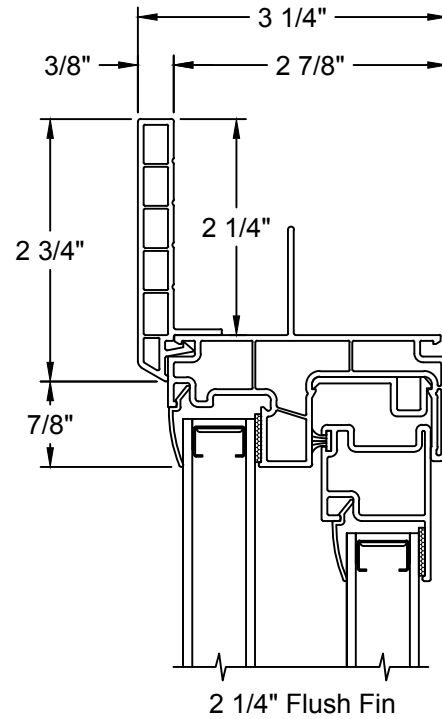

TABLE OF CONTENTS

Options

Mullion.....	2
Divided Lite Options.....	3
Trim Options.....	4
Grille Patterns.....	5
Clear Opening Layout.....	6

Section Details

Standard Unit:	
Vertical Section.....	7
Horizontal Section.....	8
3 Wide (XOX) - Horizontal Section.....	9
Flush Fin Frame:	
Vertical Section.....	10
Horizontal Section.....	11
3 Wide (XOX) - Horizontal Section.....	12
Pocket Frame:	
Vertical Section.....	13
Horizontal Section.....	14
3 Wide (XOX) - Horizontal Section.....	15
Picture / Transom:	
Vertical Section.....	16
Horizontal Section.....	17

7/8" Low Profile
Contour SDL

1" Raised Slim SDL

1" Raised Slim SDL
w/ Shadowbar

5/8" Flat GBG

7/8" Flat GBG

5/8" Contour GBG

TRIM OPTIONS

GRILLE PATTERNS

Standard

Prairie Frame

Prairie Glass

Colonial Top Down

CLEAR OPENING LAYOUT

Clear Opening Formulas		
Window Type	Clear Opening Width	Clear Opening Height
2-Panel	$(\text{Frame Width} / 2) - 3 \frac{11}{32}"$	Frame Height - $2 \frac{13}{16}"$
3-Panel 1/4 Vent	$(\text{Frame Width} / 4) - 2 \frac{3}{16}"$	Frame Height - $2 \frac{13}{16}"$
3-Panel 1/3 Vent	$(\text{Frame Width} / 3) - 3 \frac{5}{8}"$	Frame Height - $2 \frac{13}{16}"$

STANDARD UNIT - VERTICAL SECTION

STANDARD UNIT - HORIZONTAL SECTION

3-WIDE UNIT (XOX) - HORIZONTAL SECTION

FLUSH FIN FRAME - VERTICAL SECTION

FLUSH FIN FRAME - HORIZONTAL SECTION

FLUSH FIN FRAME 3-WIDE (XOX) - HORIZONTAL SECTION