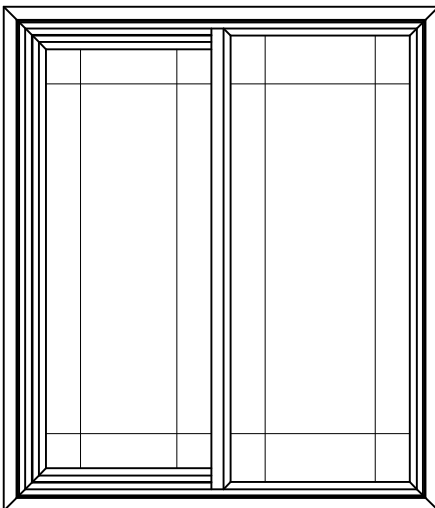

7/8" Low Profile
Contour SDL

1" Raised Slim SDL

1" Raised Slim SDL
w/ Shadowbar

5/8" Flat GBG

7/8" Flat GBG

5/8" Contour GBG

TRIM OPTIONS

GRILLE PATTERNS

Standard

Prairie Frame

Prairie Glass

Colonial Top Down

CLEAR OPENING LAYOUT

Clear Opening Formulas		
Window Type	Clear Opening Width	Clear Opening Height
2-Panel	$(\text{Frame Width} / 2) - 3 \frac{11}{32}"$	Frame Height - $2 \frac{13}{16}"$
3-Panel 1/4 Vent	$(\text{Frame Width} / 4) - 2 \frac{3}{16}"$	Frame Height - $2 \frac{13}{16}"$
3-Panel 1/3 Vent	$(\text{Frame Width} / 3) - 3 \frac{5}{8}"$	Frame Height - $2 \frac{13}{16}"$