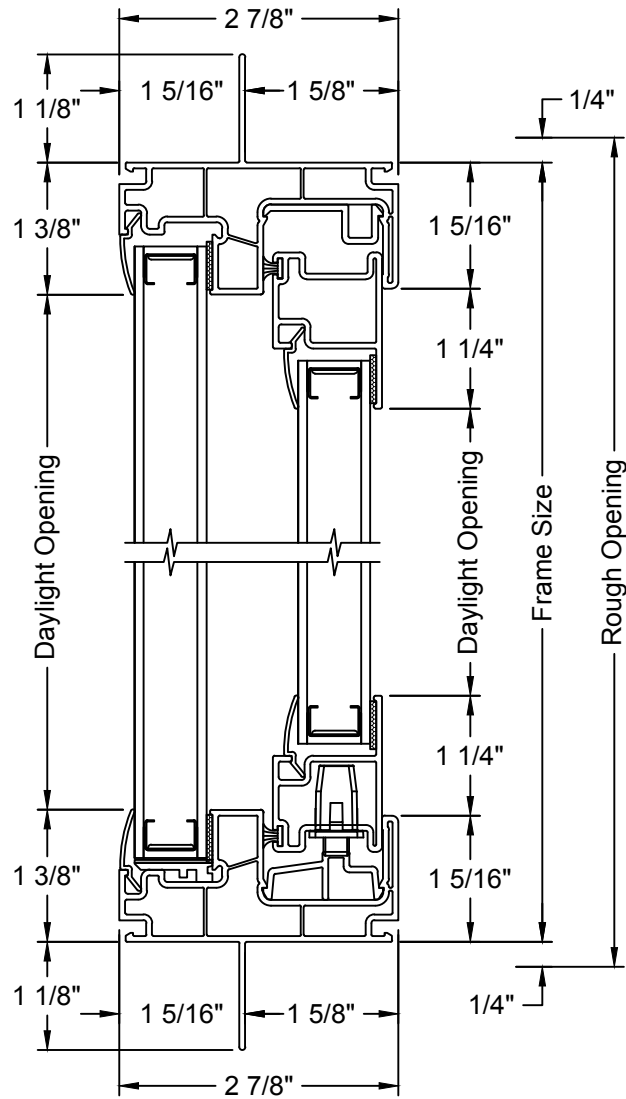

TABLE OF CONTENTS

Options

Mullion.....	2
Divided Lite Options.....	3
Trim Options.....	4
Grille Patterns.....	5
Clear Opening Layout.....	6

Section Details

Standard Unit:	
Vertical Section.....	7
Horizontal Section.....	8
3 Wide (XOX) - Horizontal Section.....	9
Flush Fin Frame:	
Vertical Section.....	10
Horizontal Section.....	11
3 Wide (XOX) - Horizontal Section.....	12
Pocket Frame:	
Vertical Section.....	13
Horizontal Section.....	14
3 Wide (XOX) - Horizontal Section.....	15
Picture / Transom:	
Vertical Section.....	16
Horizontal Section.....	17

Standard

Prairie Frame

Prairie Glass

Colonial Top Down

CLEAR OPENING LAYOUT

Clear Opening Formulas		
Window Type	Clear Opening Width	Clear Opening Height
2-Panel	$(\text{Frame Width} / 2) - 3 \frac{11}{32}"$	Frame Height - $2 \frac{13}{16}"$
3-Panel 1/4 Vent	$(\text{Frame Width} / 4) - 2 \frac{3}{16}"$	Frame Height - $2 \frac{13}{16}"$
3-Panel 1/3 Vent	$(\text{Frame Width} / 3) - 3 \frac{5}{8}"$	Frame Height - $2 \frac{13}{16}"$

STANDARD UNIT - VERTICAL SECTION

STANDARD UNIT - HORIZONTAL SECTION

3-WIDE UNIT (XOX) - HORIZONTAL SECTION

FLUSH FIN FRAME - VERTICAL SECTION

FLUSH FIN FRAME - HORIZONTAL SECTION

FLUSH FIN FRAME 3-WIDE (XOX) - HORIZONTAL SECTION

POCKET FRAME - VERTICAL SECTION

POCKET FRAME - HORIZONTAL SECTION

POCKET FRAME 3-WIDE (XOX) - HORIZONTAL SECTION

PICTURE / TRANSOM - VERTICAL SECTION

PICTURE / TRANSOM - HORIZONTAL SECTION