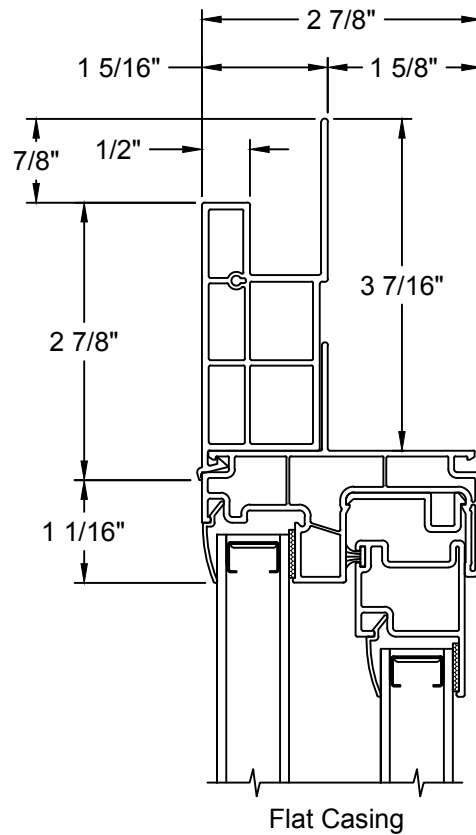

TABLE OF CONTENTS

Options

Mullion.....	2
Divided Lite Options.....	3
Trim Options.....	4
Grille Patterns.....	5
Clear Opening Layout.....	6

Section Details

Standard Unit:	
Vertical Section.....	7
Horizontal Section.....	8
3 Wide (XOX) - Horizontal Section.....	9
Flush Fin Frame:	
Vertical Section.....	10
Horizontal Section.....	11
3 Wide (XOX) - Horizontal Section.....	12
Pocket Frame:	
Vertical Section.....	13
Horizontal Section.....	14
3 Wide (XOX) - Horizontal Section.....	15
Picture / Transom:	
Vertical Section.....	16
Horizontal Section.....	17

7/8" Low Profile
Contour SDL

1" Raised Slim SDL

1" Raised Slim SDL
w/ Shadowbar

5/8" Flat GBG

7/8" Flat GBG

5/8" Contour GBG

TRIM OPTIONS

GRILLE PATTERNS

Standard

Prairie Frame

Prairie Glass

Colonial Top Down

CLEAR OPENING LAYOUT

Clear Opening Formulas		
Window Type	Clear Opening Width	Clear Opening Height
2-Panel	$(\text{Frame Width} / 2) - 3 \frac{11}{32}"$	Frame Height - $2 \frac{13}{16}"$
3-Panel 1/4 Vent	$(\text{Frame Width} / 4) - 2 \frac{3}{16}"$	Frame Height - $2 \frac{13}{16}"$
3-Panel 1/3 Vent	$(\text{Frame Width} / 3) - 3 \frac{5}{8}"$	Frame Height - $2 \frac{13}{16}"$

STANDARD UNIT - VERTICAL SECTION

STANDARD UNIT - HORIZONTAL SECTION

3-WIDE UNIT (XOX) - HORIZONTAL SECTION

FLUSH FIN FRAME - VERTICAL SECTION

FLUSH FIN FRAME - HORIZONTAL SECTION

FLUSH FIN FRAME 3-WIDE (XOX) - HORIZONTAL SECTION