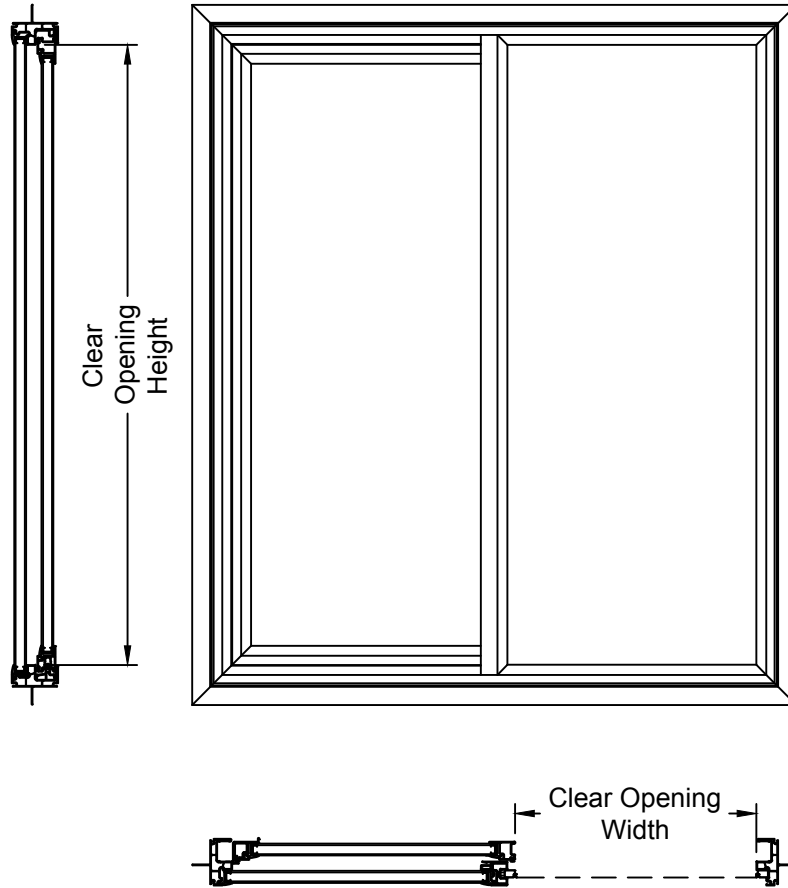

Standard

Prairie Frame

Prairie Glass

Colonial Top Down

CLEAR OPENING LAYOUT

Clear Opening Formulas		
Window Type	Clear Opening Width	Clear Opening Height
2-Panel	$(\text{Frame Width} / 2) - 3 \frac{11}{32}"$	Frame Height - $2 \frac{13}{16}"$
3-Panel 1/4 Vent	$(\text{Frame Width} / 4) - 2 \frac{3}{16}"$	Frame Height - $2 \frac{13}{16}"$
3-Panel 1/3 Vent	$(\text{Frame Width} / 3) - 3 \frac{5}{8}"$	Frame Height - $2 \frac{13}{16}"$

STANDARD UNIT - VERTICAL SECTION

STANDARD UNIT - HORIZONTAL SECTION

3-WIDE UNIT (XOX) - HORIZONTAL SECTION

FLUSH FIN FRAME - VERTICAL SECTION

FLUSH FIN FRAME - HORIZONTAL SECTION

FLUSH FIN FRAME 3-WIDE (XOX) - HORIZONTAL SECTION