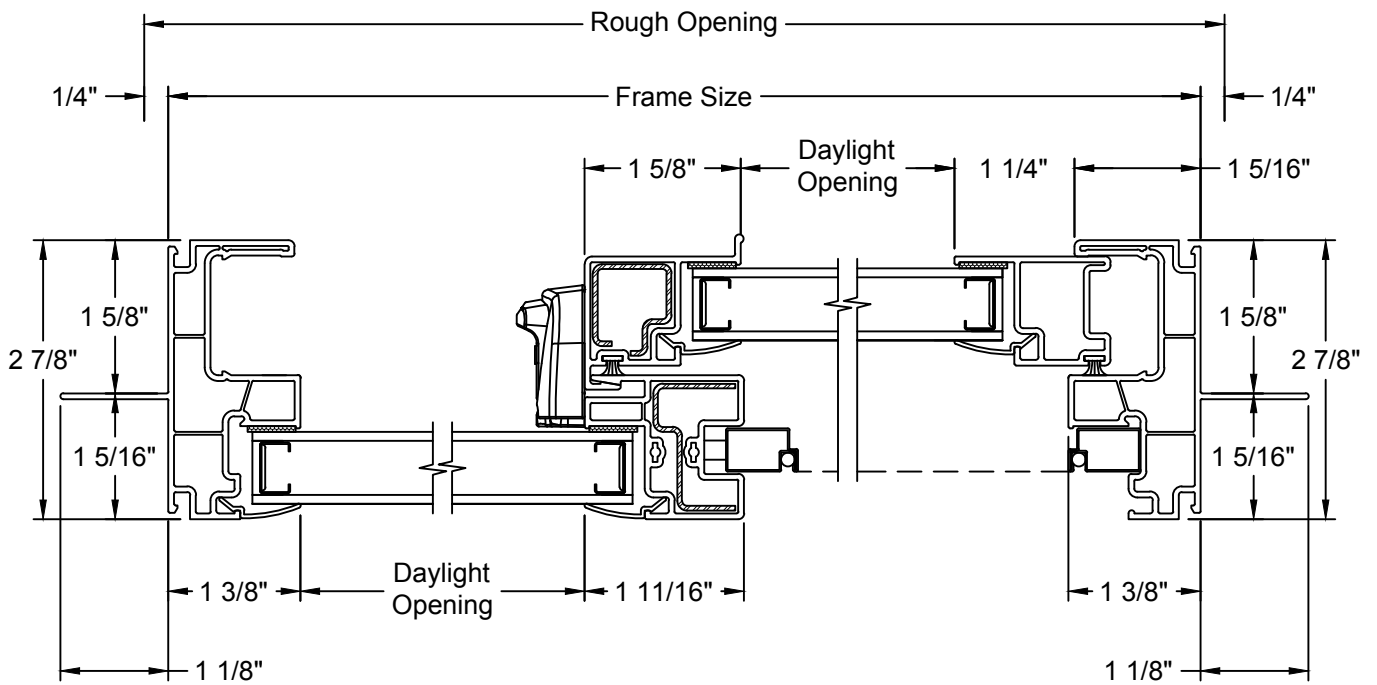

Standard

Prairie Frame

Prairie Glass

Colonial Top Down

CLEAR OPENING LAYOUT

Clear Opening Formulas		
Window Type	Clear Opening Width	Clear Opening Height
2-Panel	$(\text{Frame Width} / 2) - 3 \frac{11}{32}"$	Frame Height - $2 \frac{13}{16}"$
3-Panel 1/4 Vent	$(\text{Frame Width} / 4) - 2 \frac{3}{16}"$	Frame Height - $2 \frac{13}{16}"$
3-Panel 1/3 Vent	$(\text{Frame Width} / 3) - 3 \frac{5}{8}"$	Frame Height - $2 \frac{13}{16}"$

STANDARD UNIT - VERTICAL SECTION

STANDARD UNIT - HORIZONTAL SECTION

3-WIDE UNIT (XOX) - HORIZONTAL SECTION

FLUSH FIN FRAME - VERTICAL SECTION

FLUSH FIN FRAME - HORIZONTAL SECTION

FLUSH FIN FRAME 3-WIDE (XOX) - HORIZONTAL SECTION