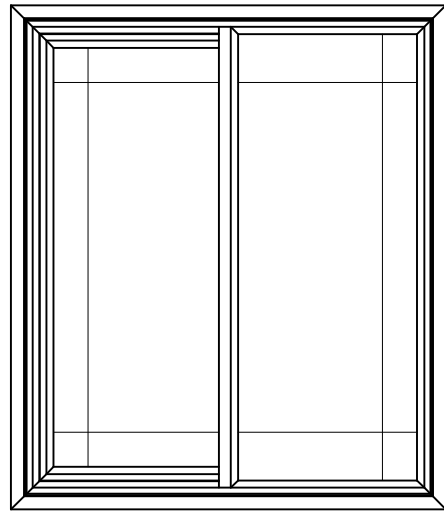

7/8" Low Profile
Contour SDL

1" Raised Slim SDL

1" Raised Slim SDL
w/ Shadowbar

5/8" Flat GBG

7/8" Flat GBG

5/8" Contour GBG

TRIM OPTIONS

GRILLE PATTERNS

Standard

Prairie Frame

Prairie Glass

Colonial Top Down

CLEAR OPENING LAYOUT

Clear Opening Formulas		
Window Type	Clear Opening Width	Clear Opening Height
2-Panel	$(\text{Frame Width} / 2) - 3 \frac{11}{32}"$	Frame Height - $2 \frac{13}{16}"$
3-Panel 1/4 Vent	$(\text{Frame Width} / 4) - 2 \frac{3}{16}"$	Frame Height - $2 \frac{13}{16}"$
3-Panel 1/3 Vent	$(\text{Frame Width} / 3) - 3 \frac{5}{8}"$	Frame Height - $2 \frac{13}{16}"$