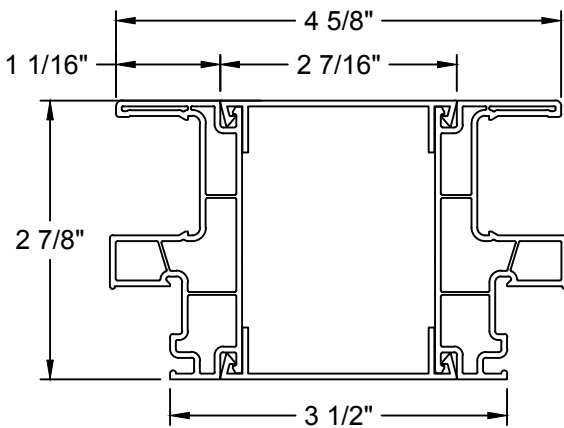

TABLE OF CONTENTS

Options

Mullion.....	2
Divided Lite Options.....	3
Trim Options.....	4
Grille Patterns.....	5
Clear Opening Layout.....	6

Section Details

Standard Unit:	
Vertical Section.....	7
Horizontal Section.....	8
3 Wide (XOX) - Horizontal Section.....	9
Flush Fin Frame:	
Vertical Section.....	10
Horizontal Section.....	11
3 Wide (XOX) - Horizontal Section.....	12
Pocket Frame:	
Vertical Section.....	13
Horizontal Section.....	14
3 Wide (XOX) - Horizontal Section.....	15
Picture / Transom:	
Vertical Section.....	16
Horizontal Section.....	17

MULLION OPTIONS

Slider / Slider 1/2" Clip

Slider / Slider 15/16" Clip

Slider / Tilt Single Hung 1 9/16" Clip

Slider / Slider 1 9/16" Clip

Slider / Slider 2 7/16" Clip

Transom / Slider

DIVIDED LITE OPTIONS

7/8" Low Profile
Contour SDL

1" Raised Slim SDL

1" Raised Slim SDL
w/ Shadowbar

5/8" Flat GBG

7/8" Flat GBG

5/8" Contour GBG

TRIM OPTIONS

GRILLE PATTERNS

Standard

Prairie Frame

Prairie Glass

Colonial Top Down

CLEAR OPENING LAYOUT

Clear Opening Formulas		
Window Type	Clear Opening Width	Clear Opening Height
2-Panel	$(\text{Frame Width} / 2) - 3 \frac{11}{32}"$	Frame Height - $2 \frac{13}{16}"$
3-Panel 1/4 Vent	$(\text{Frame Width} / 4) - 2 \frac{3}{16}"$	Frame Height - $2 \frac{13}{16}"$
3-Panel 1/3 Vent	$(\text{Frame Width} / 3) - 3 \frac{5}{8}"$	Frame Height - $2 \frac{13}{16}"$