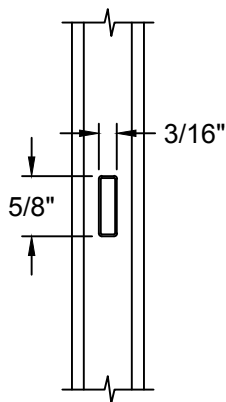

MULLION OPTIONS

Slider / Slider 1/2" Clip

Slider / Slider 15/16" Clip

Slider / Tilt Single Hung 1 9/16" Clip

Slider / Slider 1 9/16" Clip

Slider / Slider 2 7/16" Clip

Transom / Slider

DIVIDED LITE OPTIONS

7/8" Low Profile
Contour SDL

1" Raised Slim SDL

1" Raised Slim SDL
w/ Shadowbar

5/8" Flat GBG

7/8" Flat GBG

5/8" Contour GBG

TRIM OPTIONS

GRILLE PATTERNS

Standard

Prairie Frame

Prairie Glass

Colonial Top Down

CLEAR OPENING LAYOUT

Clear Opening Formulas		
Window Type	Clear Opening Width	Clear Opening Height
2-Panel	$(\text{Frame Width} / 2) - 3 \frac{11}{32}"$	Frame Height - $2 \frac{13}{16}"$
3-Panel 1/4 Vent	$(\text{Frame Width} / 4) - 2 \frac{3}{16}"$	Frame Height - $2 \frac{13}{16}"$
3-Panel 1/3 Vent	$(\text{Frame Width} / 3) - 3 \frac{5}{8}"$	Frame Height - $2 \frac{13}{16}"$

STANDARD UNIT - VERTICAL SECTION

STANDARD UNIT - HORIZONTAL SECTION

3-WIDE UNIT (XOX) - HORIZONTAL SECTION

FLUSH FIN FRAME - VERTICAL SECTION

FLUSH FIN FRAME - HORIZONTAL SECTION

FLUSH FIN FRAME 3-WIDE (XOX) - HORIZONTAL SECTION