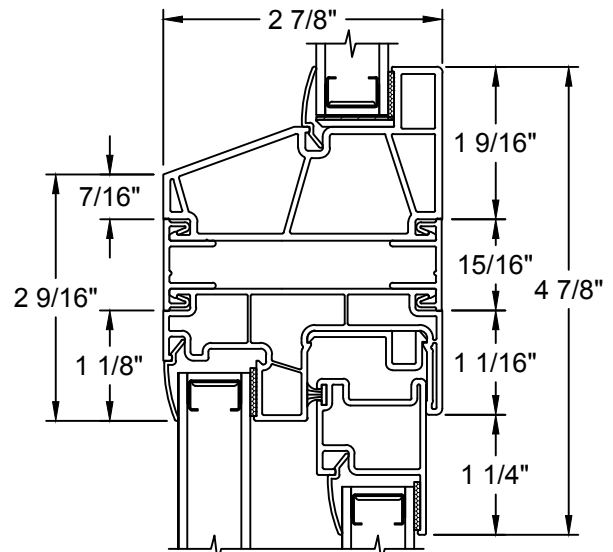

TABLE OF CONTENTS

Options

Mullion.....	2
Divided Lite Options.....	3
Trim Options.....	4
Grille Patterns.....	5
Clear Opening Layout.....	6

Section Details

Standard Unit:	
Vertical Section.....	7
Horizontal Section.....	8
3 Wide (XOX) - Horizontal Section.....	9
Flush Fin Frame:	
Vertical Section.....	10
Horizontal Section.....	11
3 Wide (XOX) - Horizontal Section.....	12
Pocket Frame:	
Vertical Section.....	13
Horizontal Section.....	14
3 Wide (XOX) - Horizontal Section.....	15
Picture / Transom:	
Vertical Section.....	16
Horizontal Section.....	17

MULLION OPTIONS

Slider / Slider 1/2" Clip

Slider / Slider 15/16" Clip

Slider / Tilt Single Hung 1 9/16" Clip

Slider / Slider 1 9/16" Clip

Slider / Slider 2 7/16" Clip

Transom / Slider

DIVIDED LITE OPTIONS

7/8" Low Profile
Contour SDL

1" Raised Slim SDL

1" Raised Slim SDL
w/ Shadowbar

5/8" Flat GBG

7/8" Flat GBG

5/8" Contour GBG

TRIM OPTIONS

GRILLE PATTERNS

Standard

Prairie Frame

Prairie Glass

Colonial Top Down

CLEAR OPENING LAYOUT

Clear Opening Formulas		
Window Type	Clear Opening Width	Clear Opening Height
2-Panel	$(\text{Frame Width} / 2) - 3 \frac{11}{32}"$	Frame Height - $2 \frac{13}{16}"$
3-Panel 1/4 Vent	$(\text{Frame Width} / 4) - 2 \frac{3}{16}"$	Frame Height - $2 \frac{13}{16}"$
3-Panel 1/3 Vent	$(\text{Frame Width} / 3) - 3 \frac{5}{8}"$	Frame Height - $2 \frac{13}{16}"$