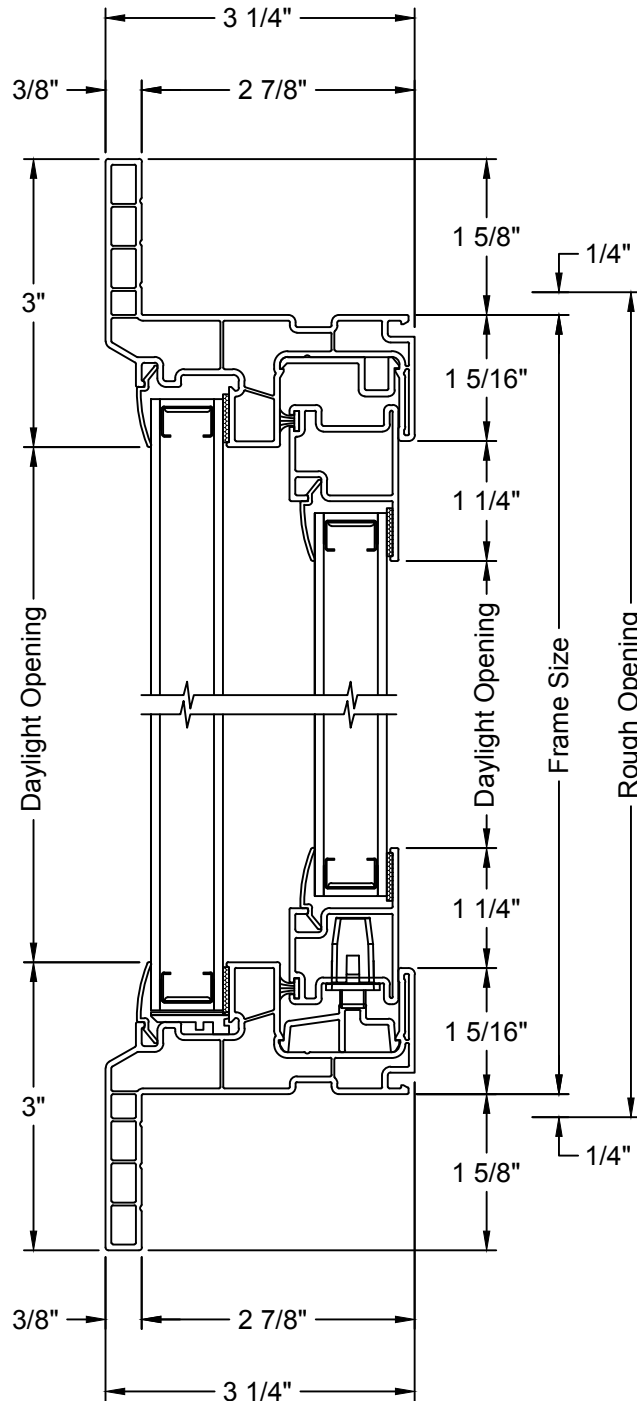

TABLE OF CONTENTS

Options

Mullion.....	2
Divided Lite Options.....	3
Trim Options.....	4
Grille Patterns.....	5
Clear Opening Layout.....	6

Section Details

Standard Unit:	
Vertical Section.....	7
Horizontal Section.....	8
3 Wide (XOX) - Horizontal Section.....	9
Flush Fin Frame:	
Vertical Section.....	10
Horizontal Section.....	11
3 Wide (XOX) - Horizontal Section.....	12
Pocket Frame:	
Vertical Section.....	13
Horizontal Section.....	14
3 Wide (XOX) - Horizontal Section.....	15
Picture / Transom:	
Vertical Section.....	16
Horizontal Section.....	17

Standard

Prairie Frame

Prairie Glass

Colonial Top Down

CLEAR OPENING LAYOUT

Clear Opening Formulas		
Window Type	Clear Opening Width	Clear Opening Height
2-Panel	$(\text{Frame Width} / 2) - 3 \frac{11}{32}"$	Frame Height - $2 \frac{13}{16}"$
3-Panel 1/4 Vent	$(\text{Frame Width} / 4) - 2 \frac{3}{16}"$	Frame Height - $2 \frac{13}{16}"$
3-Panel 1/3 Vent	$(\text{Frame Width} / 3) - 3 \frac{5}{8}"$	Frame Height - $2 \frac{13}{16}"$

STANDARD UNIT - VERTICAL SECTION

STANDARD UNIT - HORIZONTAL SECTION

3-WIDE UNIT (XOX) - HORIZONTAL SECTION

FLUSH FIN FRAME - VERTICAL SECTION

FLUSH FIN FRAME - HORIZONTAL SECTION

FLUSH FIN FRAME 3-WIDE (XOX) - HORIZONTAL SECTION

POCKET FRAME - VERTICAL SECTION

POCKET FRAME - HORIZONTAL SECTION

POCKET FRAME 3-WIDE (XOX) - HORIZONTAL SECTION

PICTURE / TRANSOM - VERTICAL SECTION

PICTURE / TRANSOM - HORIZONTAL SECTION