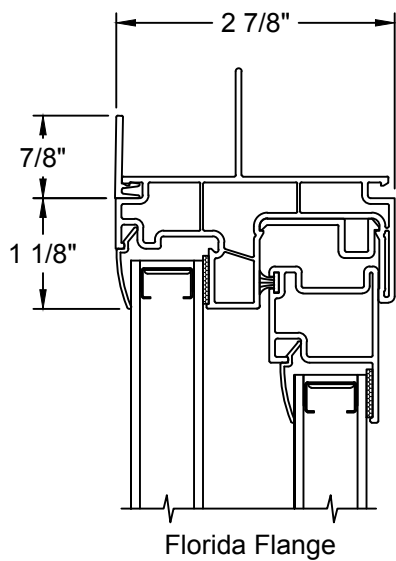

TABLE OF CONTENTS

Options

Mullion.....	2
Divided Lite Options.....	3
Trim Options.....	4
Grille Patterns.....	5
Clear Opening Layout.....	6

Section Details

Standard Unit:	
Vertical Section.....	7
Horizontal Section.....	8
3 Wide (XOX) - Horizontal Section.....	9
Flush Fin Frame:	
Vertical Section.....	10
Horizontal Section.....	11
3 Wide (XOX) - Horizontal Section.....	12
Pocket Frame:	
Vertical Section.....	13
Horizontal Section.....	14
3 Wide (XOX) - Horizontal Section.....	15
Picture / Transom:	
Vertical Section.....	16
Horizontal Section.....	17

7/8" Low Profile
Contour SDL

1" Raised Slim SDL

1" Raised Slim SDL
w/ Shadowbar

5/8" Flat GBG

7/8" Flat GBG

5/8" Contour GBG

TRIM OPTIONS

GRILLE PATTERNS

Standard

Prairie Frame

Prairie Glass

Colonial Top Down

CLEAR OPENING LAYOUT

Clear Opening Formulas		
Window Type	Clear Opening Width	Clear Opening Height
2-Panel	$(\text{Frame Width} / 2) - 3 \frac{11}{32}"$	Frame Height - $2 \frac{13}{16}"$
3-Panel 1/4 Vent	$(\text{Frame Width} / 4) - 2 \frac{3}{16}"$	Frame Height - $2 \frac{13}{16}"$
3-Panel 1/3 Vent	$(\text{Frame Width} / 3) - 3 \frac{5}{8}"$	Frame Height - $2 \frac{13}{16}"$

STANDARD UNIT - VERTICAL SECTION

STANDARD UNIT - HORIZONTAL SECTION

3-WIDE UNIT (XOX) - HORIZONTAL SECTION

FLUSH FIN FRAME - VERTICAL SECTION

FLUSH FIN FRAME - HORIZONTAL SECTION

FLUSH FIN FRAME 3-WIDE (XOX) - HORIZONTAL SECTION