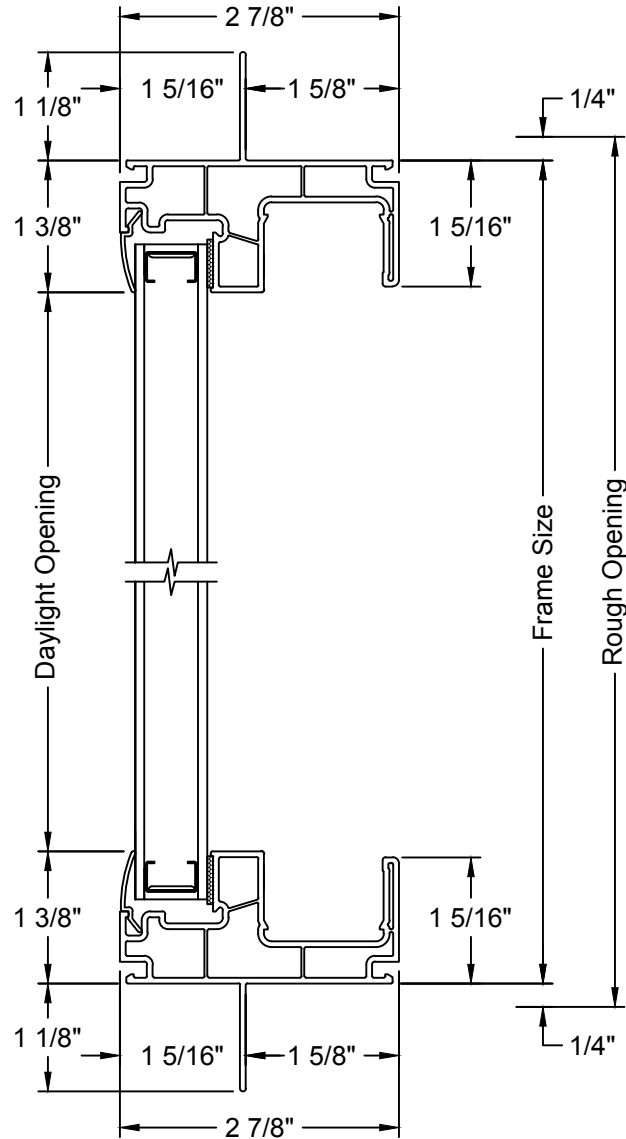

TABLE OF CONTENTS

Options

Mullion.....	2
Divided Lite Options.....	3
Trim Options.....	4
Grille Patterns.....	5
Clear Opening Layout.....	6

Section Details

Standard Unit:	
Vertical Section.....	7
Horizontal Section.....	8
3 Wide (XOX) - Horizontal Section.....	9
Flush Fin Frame:	
Vertical Section.....	10
Horizontal Section.....	11
3 Wide (XOX) - Horizontal Section.....	12
Pocket Frame:	
Vertical Section.....	13
Horizontal Section.....	14
3 Wide (XOX) - Horizontal Section.....	15
Picture / Transom:	
Vertical Section.....	16
Horizontal Section.....	17

Standard

Prairie Frame

Prairie Glass

Colonial Top Down

CLEAR OPENING LAYOUT

Clear Opening Formulas		
Window Type	Clear Opening Width	Clear Opening Height
2-Panel	$(\text{Frame Width} / 2) - 3 \frac{11}{32}"$	Frame Height - $2 \frac{13}{16}"$
3-Panel 1/4 Vent	$(\text{Frame Width} / 4) - 2 \frac{3}{16}"$	Frame Height - $2 \frac{13}{16}"$
3-Panel 1/3 Vent	$(\text{Frame Width} / 3) - 3 \frac{5}{8}"$	Frame Height - $2 \frac{13}{16}"$

STANDARD UNIT - VERTICAL SECTION

STANDARD UNIT - HORIZONTAL SECTION

3-WIDE UNIT (XOX) - HORIZONTAL SECTION

FLUSH FIN FRAME - VERTICAL SECTION

FLUSH FIN FRAME - HORIZONTAL SECTION

FLUSH FIN FRAME 3-WIDE (XOX) - HORIZONTAL SECTION

POCKET FRAME - VERTICAL SECTION

POCKET FRAME - HORIZONTAL SECTION

POCKET FRAME 3-WIDE (XOX) - HORIZONTAL SECTION

PICTURE / TRANSOM - VERTICAL SECTION

PICTURE / TRANSOM - HORIZONTAL SECTION