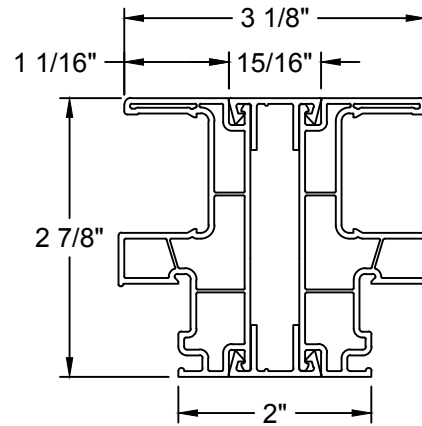

TABLE OF CONTENTS

Options

Mullion.....	2
Divided Lite Options.....	3
Trim Options.....	4
Grille Patterns.....	5
Clear Opening Layout.....	6

Section Details

Standard Unit:	
Vertical Section.....	7
Horizontal Section.....	8
3 Wide (XOX) - Horizontal Section.....	9
Flush Fin Frame:	
Vertical Section.....	10
Horizontal Section.....	11
3 Wide (XOX) - Horizontal Section.....	12
Pocket Frame:	
Vertical Section.....	13
Horizontal Section.....	14
3 Wide (XOX) - Horizontal Section.....	15
Picture / Transom:	
Vertical Section.....	16
Horizontal Section.....	17

MULLION OPTIONS

Slider / Slider 1/2" Clip

Slider / Slider 15/16" Clip

Slider / Tilt Single Hung 1 9/16" Clip

Slider / Slider 1 9/16" Clip

Slider / Slider 2 7/16" Clip

Transom / Slider

DIVIDED LITE OPTIONS

Standard

Prairie Frame

Prairie Glass

Colonial Top Down

CLEAR OPENING LAYOUT

Clear Opening Formulas		
Window Type	Clear Opening Width	Clear Opening Height
2-Panel	$(\text{Frame Width} / 2) - 3 \frac{11}{32}"$	Frame Height - $2 \frac{13}{16}"$
3-Panel 1/4 Vent	$(\text{Frame Width} / 4) - 2 \frac{3}{16}"$	Frame Height - $2 \frac{13}{16}"$
3-Panel 1/3 Vent	$(\text{Frame Width} / 3) - 3 \frac{5}{8}"$	Frame Height - $2 \frac{13}{16}"$

STANDARD UNIT - VERTICAL SECTION

STANDARD UNIT - HORIZONTAL SECTION

3-WIDE UNIT (XOX) - HORIZONTAL SECTION

FLUSH FIN FRAME - VERTICAL SECTION

FLUSH FIN FRAME - HORIZONTAL SECTION

FLUSH FIN FRAME 3-WIDE (XOX) - HORIZONTAL SECTION