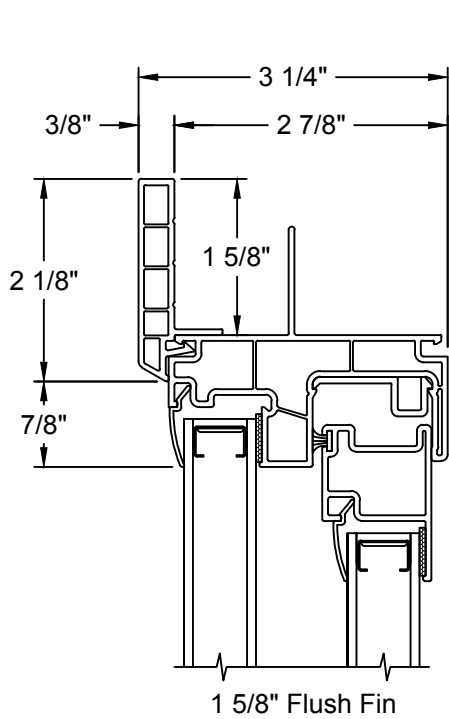

TABLE OF CONTENTS

Options

Mullion.....	2
Divided Lite Options.....	3
Trim Options.....	4
Grille Patterns.....	5
Clear Opening Layout.....	6

Section Details

Standard Unit:	
Vertical Section.....	7
Horizontal Section.....	8
3 Wide (XOX) - Horizontal Section.....	9
Flush Fin Frame:	
Vertical Section.....	10
Horizontal Section.....	11
3 Wide (XOX) - Horizontal Section.....	12
Pocket Frame:	
Vertical Section.....	13
Horizontal Section.....	14
3 Wide (XOX) - Horizontal Section.....	15
Picture / Transom:	
Vertical Section.....	16
Horizontal Section.....	17

7/8" Low Profile
Contour SDL

1" Raised Slim SDL

1" Raised Slim SDL
w/ Shadowbar

5/8" Flat GBG

7/8" Flat GBG

5/8" Contour GBG

TRIM OPTIONS

GRILLE PATTERNS

Standard

Prairie Frame

Prairie Glass

Colonial Top Down

CLEAR OPENING LAYOUT

Clear Opening Formulas		
Window Type	Clear Opening Width	Clear Opening Height
2-Panel	$(\text{Frame Width} / 2) - 3 \frac{11}{32}"$	Frame Height - $2 \frac{13}{16}"$
3-Panel 1/4 Vent	$(\text{Frame Width} / 4) - 2 \frac{3}{16}"$	Frame Height - $2 \frac{13}{16}"$
3-Panel 1/3 Vent	$(\text{Frame Width} / 3) - 3 \frac{5}{8}"$	Frame Height - $2 \frac{13}{16}"$

STANDARD UNIT - VERTICAL SECTION

STANDARD UNIT - HORIZONTAL SECTION

3-WIDE UNIT (XOX) - HORIZONTAL SECTION

FLUSH FIN FRAME - VERTICAL SECTION

FLUSH FIN FRAME - HORIZONTAL SECTION

FLUSH FIN FRAME 3-WIDE (XOX) - HORIZONTAL SECTION