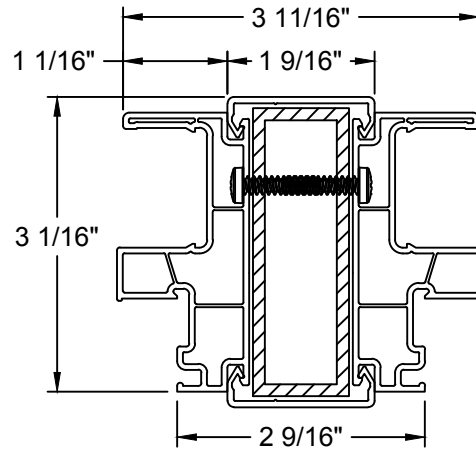

TABLE OF CONTENTS

Options

Mullion.....	2
Divided Lite Options.....	3
Trim Options.....	4
Grille Patterns.....	5
Clear Opening Layout.....	6

Section Details

Standard Unit:	
Vertical Section.....	7
Horizontal Section.....	8
3 Wide (XOX) - Horizontal Section.....	9
Flush Fin Frame:	
Vertical Section.....	10
Horizontal Section.....	11
3 Wide (XOX) - Horizontal Section.....	12
Pocket Frame:	
Vertical Section.....	13
Horizontal Section.....	14
3 Wide (XOX) - Horizontal Section.....	15
Picture / Transom:	
Vertical Section.....	16
Horizontal Section.....	17

MULLION OPTIONS

Slider / Slider 1/2" Clip

Slider / Slider 15/16" Clip

Slider / Tilt Single Hung 1 9/16" Clip

Slider / Slider 1 9/16" Clip

Slider / Slider 2 7/16" Clip

Transom / Slider

DIVIDED LITE OPTIONS

7/8" Low Profile
Contour SDL

1" Raised Slim SDL

1" Raised Slim SDL
w/ Shadowbar

5/8" Flat GBG

7/8" Flat GBG

5/8" Contour GBG

TRIM OPTIONS

GRILLE PATTERNS

STANDARD UNIT - VERTICAL SECTION

STANDARD UNIT - HORIZONTAL SECTION

3-WIDE UNIT (XOX) - HORIZONTAL SECTION

FLUSH FIN FRAME - VERTICAL SECTION

FLUSH FIN FRAME - HORIZONTAL SECTION

FLUSH FIN FRAME 3-WIDE (XOX) - HORIZONTAL SECTION