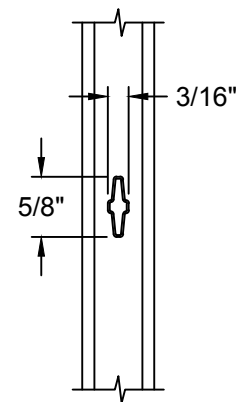

7/8" Low Profile
Contour SDL

1" Raised Slim SDL

1" Raised Slim SDL
w/ Shadowbar

5/8" Flat GBG

7/8" Flat GBG

5/8" Contour GBG

TRIM OPTIONS

GRILLE PATTERNS

Standard

Prairie Frame

Prairie Glass

Colonial Top Down

CLEAR OPENING LAYOUT

Clear Opening Formulas		
Window Type	Clear Opening Width	Clear Opening Height
2-Panel	$(\text{Frame Width} / 2) - 3 \frac{11}{32}"$	Frame Height - $2 \frac{13}{16}"$
3-Panel 1/4 Vent	$(\text{Frame Width} / 4) - 2 \frac{3}{16}"$	Frame Height - $2 \frac{13}{16}"$
3-Panel 1/3 Vent	$(\text{Frame Width} / 3) - 3 \frac{5}{8}"$	Frame Height - $2 \frac{13}{16}"$

STANDARD UNIT - VERTICAL SECTION

STANDARD UNIT - HORIZONTAL SECTION

3-WIDE UNIT (XOX) - HORIZONTAL SECTION

FLUSH FIN FRAME - VERTICAL SECTION

FLUSH FIN FRAME - HORIZONTAL SECTION

FLUSH FIN FRAME 3-WIDE (XOX) - HORIZONTAL SECTION