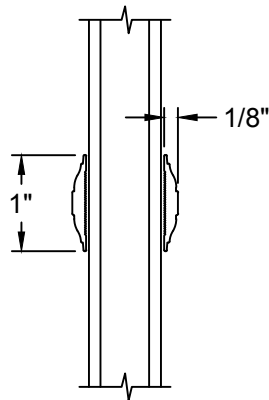

MULLION OPTIONS

Slider / Slider 1/2" Clip

Slider / Slider 15/16" Clip

Slider / Tilt Single Hung 1 9/16" Clip

Slider / Slider 1 9/16" Clip

Slider / Slider 2 7/16" Clip

Transom / Slider

DIVIDED LITE OPTIONS

7/8" Low Profile
Contour SDL

1" Raised Slim SDL

1" Raised Slim SDL
w/ Shadowbar

5/8" Flat GBG

7/8" Flat GBG

5/8" Contour GBG

TRIM OPTIONS

GRILLE PATTERNS

Standard

Prairie Frame

Prairie Glass

Colonial Top Down

CLEAR OPENING LAYOUT

Clear Opening Formulas		
Window Type	Clear Opening Width	Clear Opening Height
2-Panel	$(\text{Frame Width} / 2) - 3 \frac{11}{32}"$	Frame Height - $2 \frac{13}{16}"$
3-Panel 1/4 Vent	$(\text{Frame Width} / 4) - 2 \frac{3}{16}"$	Frame Height - $2 \frac{13}{16}"$
3-Panel 1/3 Vent	$(\text{Frame Width} / 3) - 3 \frac{5}{8}"$	Frame Height - $2 \frac{13}{16}"$

STANDARD UNIT - VERTICAL SECTION

STANDARD UNIT - HORIZONTAL SECTION

3-WIDE UNIT (XOX) - HORIZONTAL SECTION

FLUSH FIN FRAME - VERTICAL SECTION

FLUSH FIN FRAME - HORIZONTAL SECTION

FLUSH FIN FRAME 3-WIDE (XOX) - HORIZONTAL SECTION