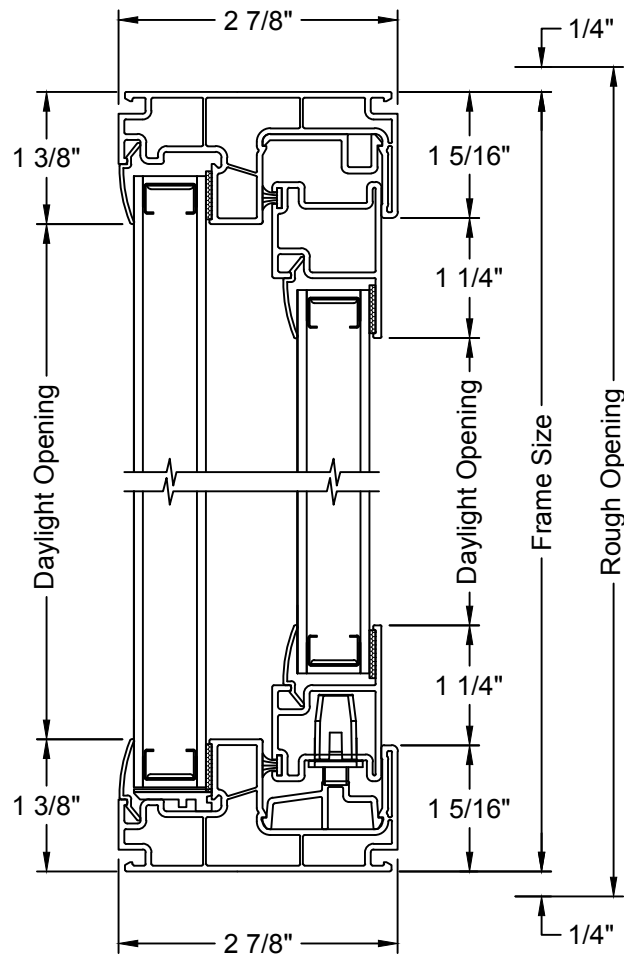

TABLE OF CONTENTS

Options

Mullion.....	2
Divided Lite Options.....	3
Trim Options.....	4
Grille Patterns.....	5
Clear Opening Layout.....	6

Section Details

Standard Unit:	
Vertical Section.....	7
Horizontal Section.....	8
3 Wide (XOX) - Horizontal Section.....	9
Flush Fin Frame:	
Vertical Section.....	10
Horizontal Section.....	11
3 Wide (XOX) - Horizontal Section.....	12
Pocket Frame:	
Vertical Section.....	13
Horizontal Section.....	14
3 Wide (XOX) - Horizontal Section.....	15
Picture / Transom:	
Vertical Section.....	16
Horizontal Section.....	17

Standard

Prairie Frame

Prairie Glass

Colonial Top Down

CLEAR OPENING LAYOUT

Clear Opening Formulas		
Window Type	Clear Opening Width	Clear Opening Height
2-Panel	$(\text{Frame Width} / 2) - 3 \frac{11}{32}"$	Frame Height - $2 \frac{13}{16}"$
3-Panel 1/4 Vent	$(\text{Frame Width} / 4) - 2 \frac{3}{16}"$	Frame Height - $2 \frac{13}{16}"$
3-Panel 1/3 Vent	$(\text{Frame Width} / 3) - 3 \frac{5}{8}"$	Frame Height - $2 \frac{13}{16}"$

STANDARD UNIT - VERTICAL SECTION

STANDARD UNIT - HORIZONTAL SECTION

3-WIDE UNIT (XOX) - HORIZONTAL SECTION

FLUSH FIN FRAME - VERTICAL SECTION

FLUSH FIN FRAME - HORIZONTAL SECTION

FLUSH FIN FRAME 3-WIDE (XOX) - HORIZONTAL SECTION

POCKET FRAME - VERTICAL SECTION

POCKET FRAME - HORIZONTAL SECTION

POCKET FRAME 3-WIDE (XOX) - HORIZONTAL SECTION

PICTURE / TRANSOM - VERTICAL SECTION

PICTURE / TRANSOM - HORIZONTAL SECTION