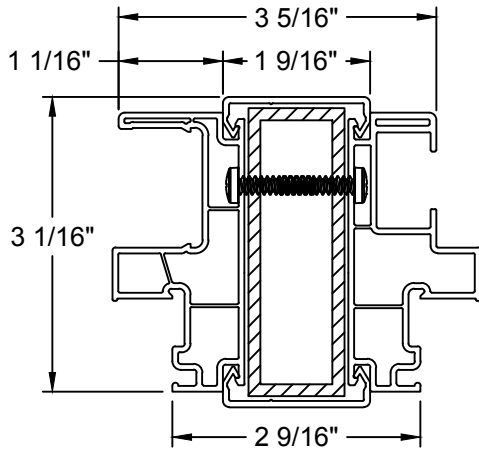

TABLE OF CONTENTS

Options

Mullion.....	2
Divided Lite Options.....	3
Trim Options.....	4
Grille Patterns.....	5
Clear Opening Layout.....	6

Section Details

Standard Unit:	
Vertical Section.....	7
Horizontal Section.....	8
3 Wide (XOX) - Horizontal Section.....	9
Flush Fin Frame:	
Vertical Section.....	10
Horizontal Section.....	11
3 Wide (XOX) - Horizontal Section.....	12
Pocket Frame:	
Vertical Section.....	13
Horizontal Section.....	14
3 Wide (XOX) - Horizontal Section.....	15
Picture / Transom:	
Vertical Section.....	16
Horizontal Section.....	17

MULLION OPTIONS

Slider / Slider 1/2" Clip

Slider / Slider 15/16" Clip

Slider / Tilt Single Hung 1 9/16" Clip

Slider / Slider 1 9/16" Clip

Slider / Slider 2 7/16" Clip

Transom / Slider

DIVIDED LITE OPTIONS

Standard

Prairie Frame

Prairie Glass

Colonial Top Down

CLEAR OPENING LAYOUT

Clear Opening Formulas		
Window Type	Clear Opening Width	Clear Opening Height
2-Panel	$(\text{Frame Width} / 2) - 3 \frac{11}{32}"$	Frame Height - $2 \frac{13}{16}"$
3-Panel 1/4 Vent	$(\text{Frame Width} / 4) - 2 \frac{3}{16}"$	Frame Height - $2 \frac{13}{16}"$
3-Panel 1/3 Vent	$(\text{Frame Width} / 3) - 3 \frac{5}{8}"$	Frame Height - $2 \frac{13}{16}"$

STANDARD UNIT - VERTICAL SECTION

STANDARD UNIT - HORIZONTAL SECTION

3-WIDE UNIT (XOX) - HORIZONTAL SECTION

FLUSH FIN FRAME - VERTICAL SECTION

FLUSH FIN FRAME - HORIZONTAL SECTION

FLUSH FIN FRAME 3-WIDE (XOX) - HORIZONTAL SECTION