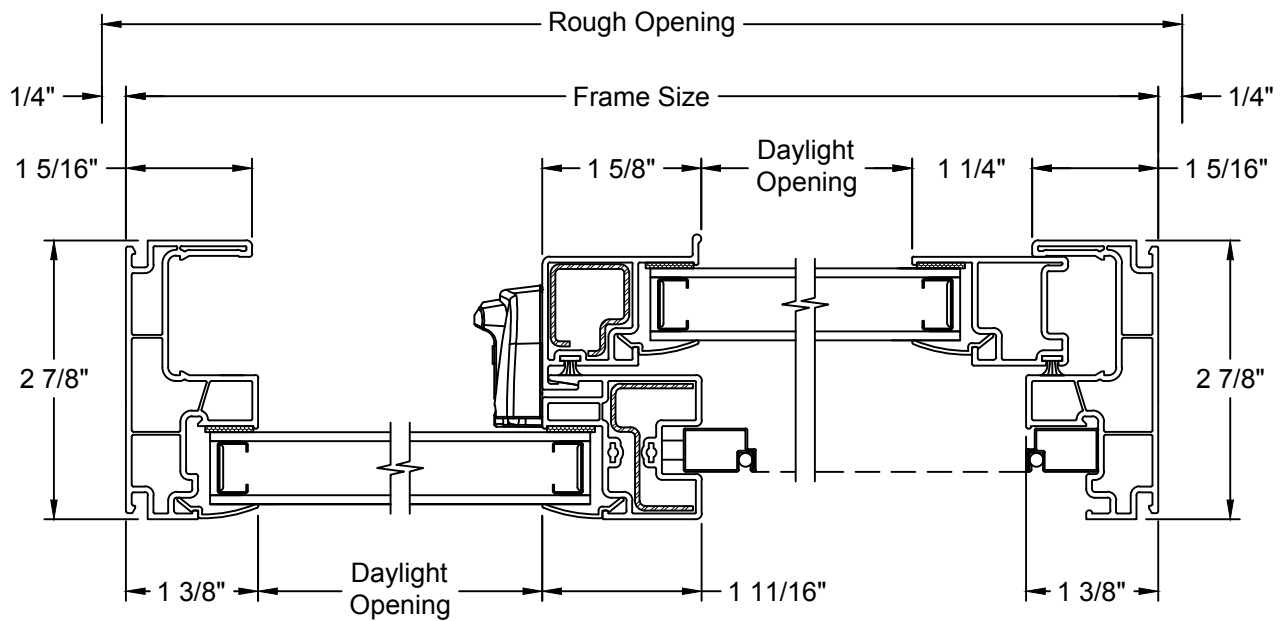

Standard

Prairie Frame

Prairie Glass

Colonial Top Down

CLEAR OPENING LAYOUT

Clear Opening Formulas		
Window Type	Clear Opening Width	Clear Opening Height
2-Panel	$(\text{Frame Width} / 2) - 3 \frac{11}{32}"$	Frame Height - $2 \frac{13}{16}"$
3-Panel 1/4 Vent	$(\text{Frame Width} / 4) - 2 \frac{3}{16}"$	Frame Height - $2 \frac{13}{16}"$
3-Panel 1/3 Vent	$(\text{Frame Width} / 3) - 3 \frac{5}{8}"$	Frame Height - $2 \frac{13}{16}"$

STANDARD UNIT - VERTICAL SECTION

STANDARD UNIT - HORIZONTAL SECTION

3-WIDE UNIT (XOX) - HORIZONTAL SECTION

FLUSH FIN FRAME - VERTICAL SECTION

FLUSH FIN FRAME - HORIZONTAL SECTION

FLUSH FIN FRAME 3-WIDE (XOX) - HORIZONTAL SECTION

POCKET FRAME - VERTICAL SECTION

POCKET FRAME - HORIZONTAL SECTION

POCKET FRAME 3-WIDE (XOX) - HORIZONTAL SECTION

PICTURE / TRANSOM - VERTICAL SECTION

PICTURE / TRANSOM - HORIZONTAL SECTION