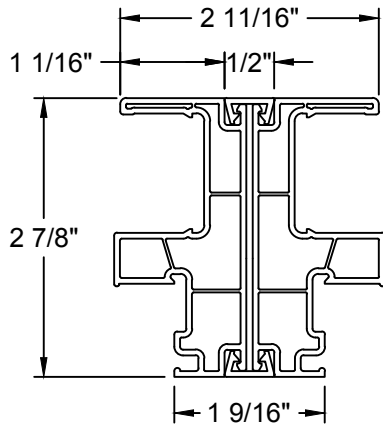

TABLE OF CONTENTS

Options

Mullion.....	2
Divided Lite Options.....	3
Trim Options.....	4
Grille Patterns.....	5
Clear Opening Layout.....	6

Section Details

Standard Unit:	
Vertical Section.....	7
Horizontal Section.....	8
3 Wide (XOX) - Horizontal Section.....	9
Flush Fin Frame:	
Vertical Section.....	10
Horizontal Section.....	11
3 Wide (XOX) - Horizontal Section.....	12
Pocket Frame:	
Vertical Section.....	13
Horizontal Section.....	14
3 Wide (XOX) - Horizontal Section.....	15
Picture / Transom:	
Vertical Section.....	16
Horizontal Section.....	17

MULLION OPTIONS

Slider / Slider 1/2" Clip

Slider / Slider 15/16" Clip

Slider / Tilt Single Hung 1 9/16" Clip

Slider / Slider 1 9/16" Clip

Slider / Slider 2 7/16" Clip

Transom / Slider

DIVIDED LITE OPTIONS

Standard

Prairie Frame

Prairie Glass

Colonial Top Down

CLEAR OPENING LAYOUT

Clear Opening Formulas		
Window Type	Clear Opening Width	Clear Opening Height
2-Panel	$(\text{Frame Width} / 2) - 3 \frac{11}{32}"$	Frame Height - $2 \frac{13}{16}"$
3-Panel 1/4 Vent	$(\text{Frame Width} / 4) - 2 \frac{3}{16}"$	Frame Height - $2 \frac{13}{16}"$
3-Panel 1/3 Vent	$(\text{Frame Width} / 3) - 3 \frac{5}{8}"$	Frame Height - $2 \frac{13}{16}"$

STANDARD UNIT - VERTICAL SECTION

STANDARD UNIT - HORIZONTAL SECTION

3-WIDE UNIT (XOX) - HORIZONTAL SECTION

FLUSH FIN FRAME - VERTICAL SECTION

FLUSH FIN FRAME - HORIZONTAL SECTION

FLUSH FIN FRAME 3-WIDE (XOX) - HORIZONTAL SECTION