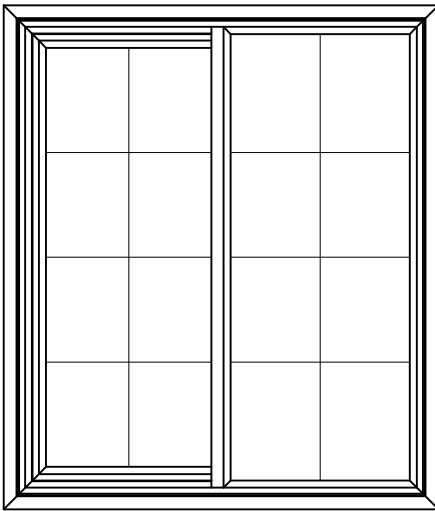

7/8" Low Profile
Contour SDL

1" Raised Slim SDL

1" Raised Slim SDL
w/ Shadowbar

5/8" Flat GBG

7/8" Flat GBG

5/8" Contour GBG

TRIM OPTIONS

GRILLE PATTERNS

Standard

Prairie Frame

Prairie Glass

Colonial Top Down

CLEAR OPENING LAYOUT

Clear Opening Formulas		
Window Type	Clear Opening Width	Clear Opening Height
2-Panel	$(\text{Frame Width} / 2) - 3 \frac{11}{32}"$	Frame Height - $2 \frac{13}{16}"$
3-Panel 1/4 Vent	$(\text{Frame Width} / 4) - 2 \frac{3}{16}"$	Frame Height - $2 \frac{13}{16}"$
3-Panel 1/3 Vent	$(\text{Frame Width} / 3) - 3 \frac{5}{8}"$	Frame Height - $2 \frac{13}{16}"$