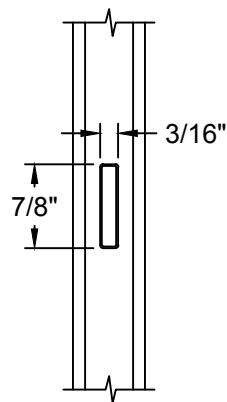

7/8" Low Profile
Contour SDL

1" Raised Slim SDL

1" Raised Slim SDL
w/ Shadowbar

5/8" Flat GBG

7/8" Flat GBG

5/8" Contour GBG

TRIM OPTIONS

GRILLE PATTERNS

Standard

Prairie Frame

Prairie Glass

Colonial Top Down

CLEAR OPENING LAYOUT

Clear Opening Formulas		
Window Type	Clear Opening Width	Clear Opening Height
2-Panel	$(\text{Frame Width} / 2) - 3 \frac{11}{32}"$	Frame Height - $2 \frac{13}{16}"$
3-Panel 1/4 Vent	$(\text{Frame Width} / 4) - 2 \frac{3}{16}"$	Frame Height - $2 \frac{13}{16}"$
3-Panel 1/3 Vent	$(\text{Frame Width} / 3) - 3 \frac{5}{8}"$	Frame Height - $2 \frac{13}{16}"$

STANDARD UNIT - VERTICAL SECTION

STANDARD UNIT - HORIZONTAL SECTION

3-WIDE UNIT (XOX) - HORIZONTAL SECTION

FLUSH FIN FRAME - VERTICAL SECTION

FLUSH FIN FRAME - HORIZONTAL SECTION

FLUSH FIN FRAME 3-WIDE (XOX) - HORIZONTAL SECTION