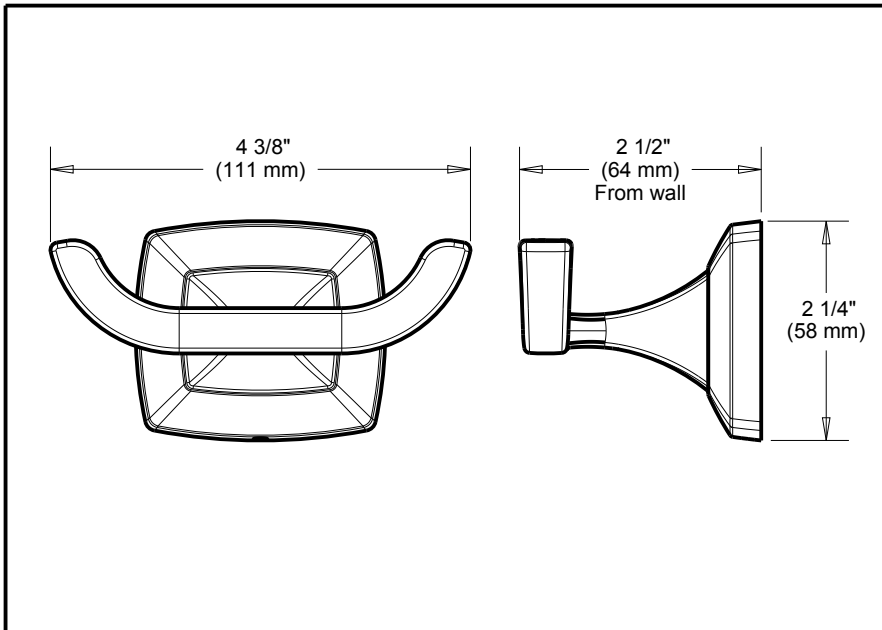

DELTA[®]

ACCESSORIES

- Portwood™ Bath Collection
- Towel Hook

Submitted Model No.: _____

Specific Features: _____

STANDARD SPECIFICATIONS:

- Mounting hardware and mounting template included with product.