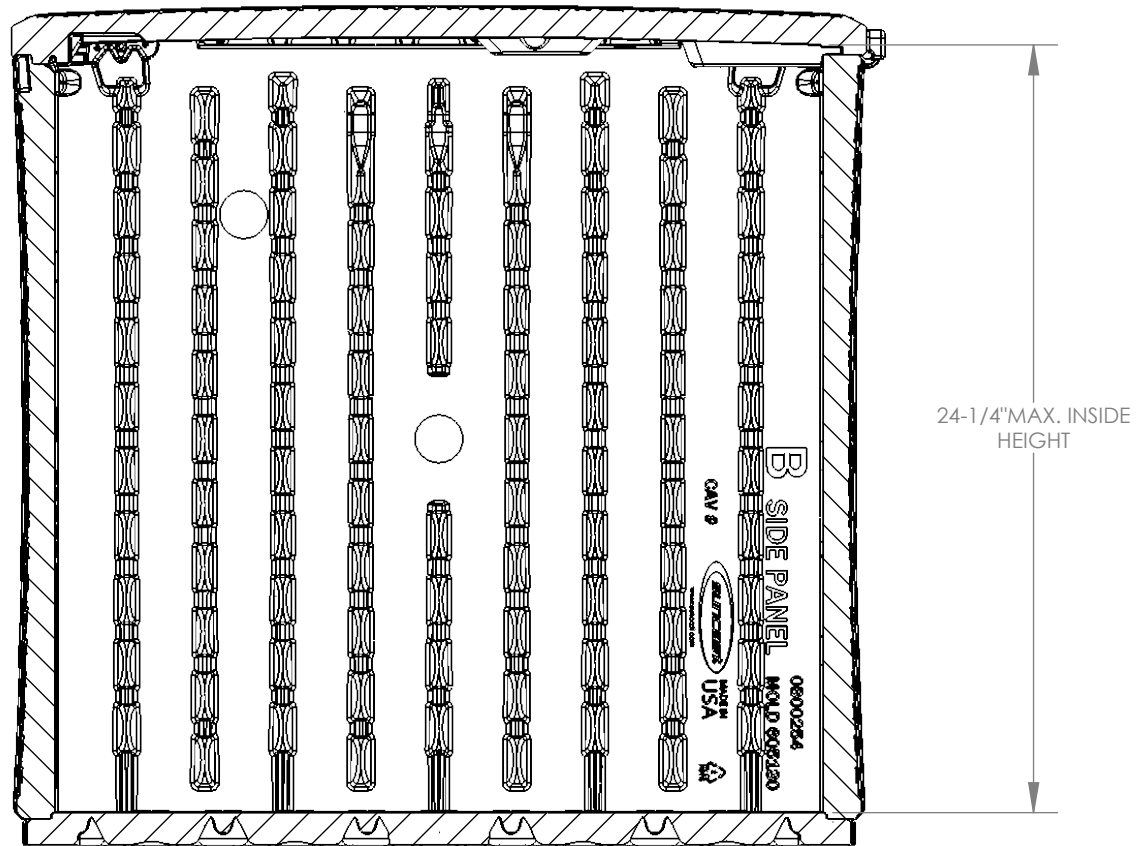

SIDE VIEW

Suncast Corporation
701 North Kirk Road
Batavia, IL 60510 USA

BMDB60

TOP VIEW

Suncast Corporation
701 North Kirk Road
Batavia, IL 60510 USA

BMDB60

SECTION VIEW