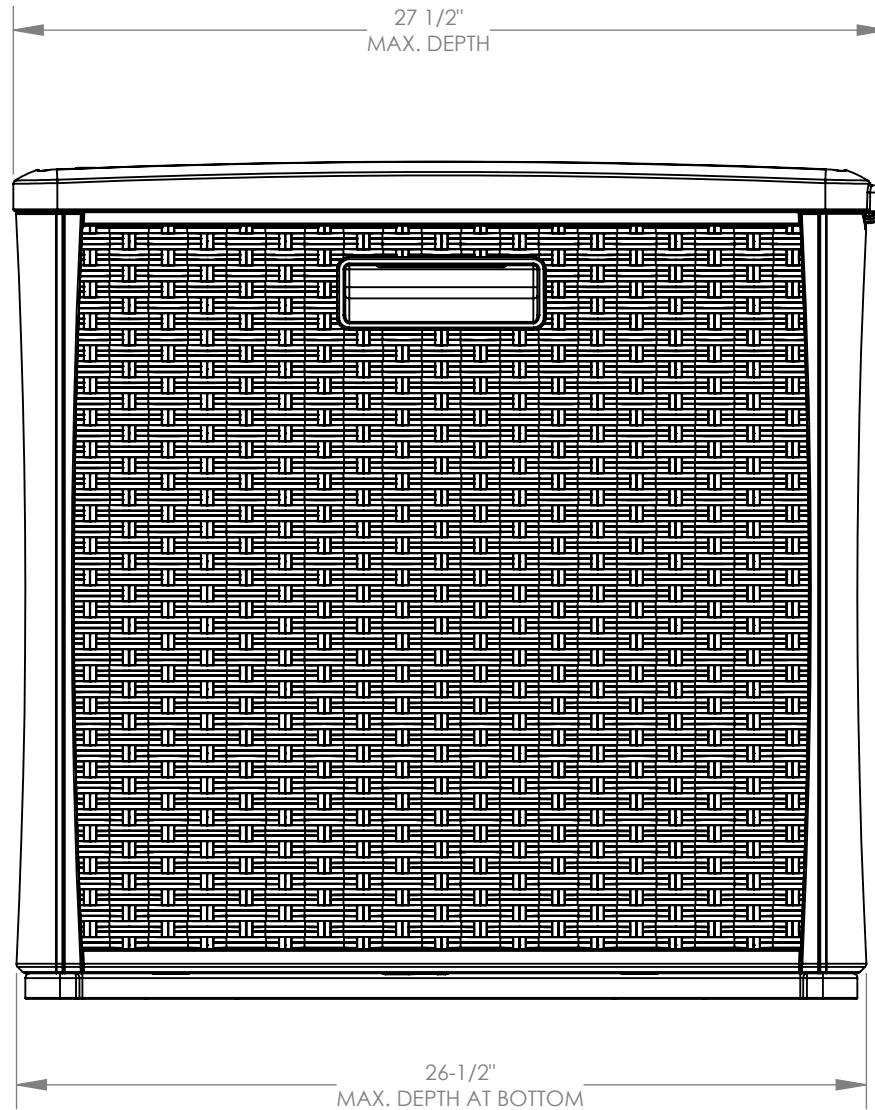

Suncast Corporation
701 North Kirk Road
Batavia, IL 60510 USA

BMDB60

INTERIOR CAPACITY	60	gal
EXT. COVERAGE AREA	8.0X8.3	sq ft

FRONT VIEW

Suncast Corporation
701 North Kirk Road
Batavia, IL 60510 USA

BMDB60