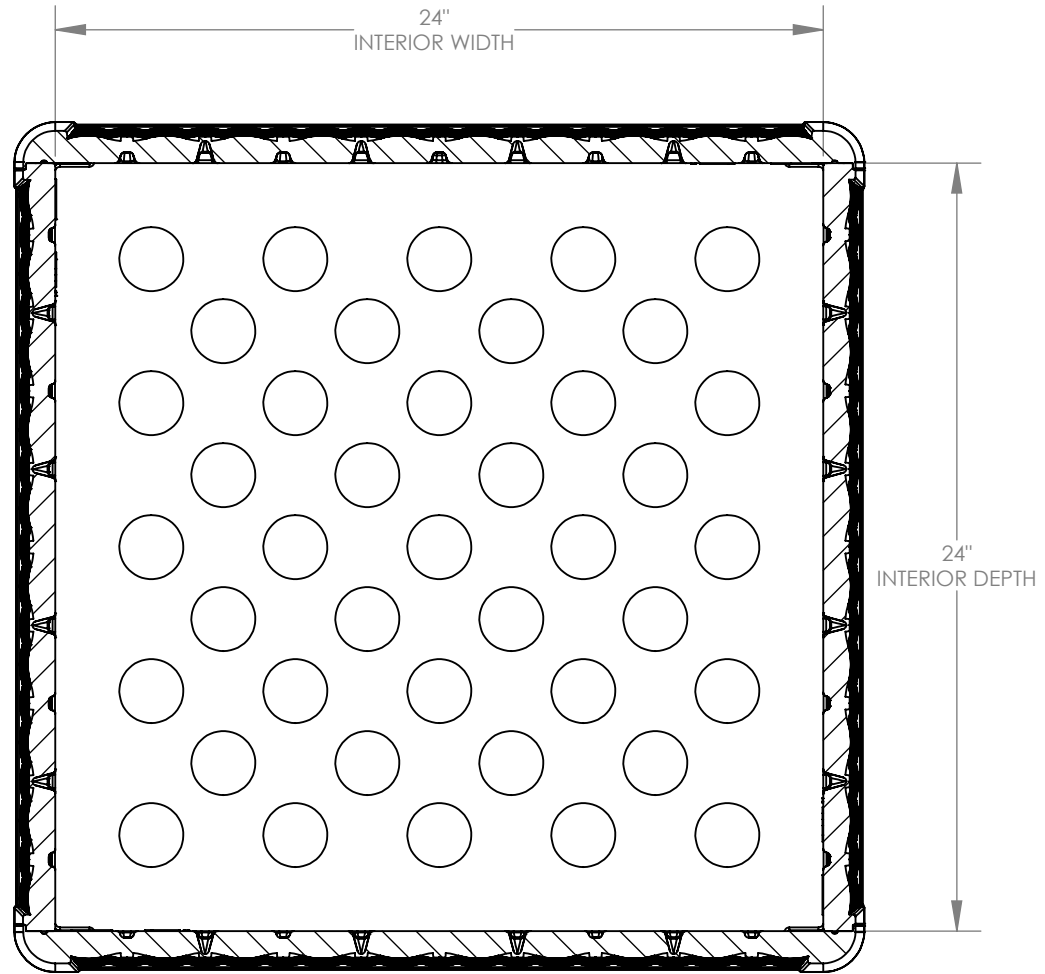

SIDE VIEW

Suncast Corporation
701 North Kirk Road
Batavia, IL 60510 USA

BMDB60