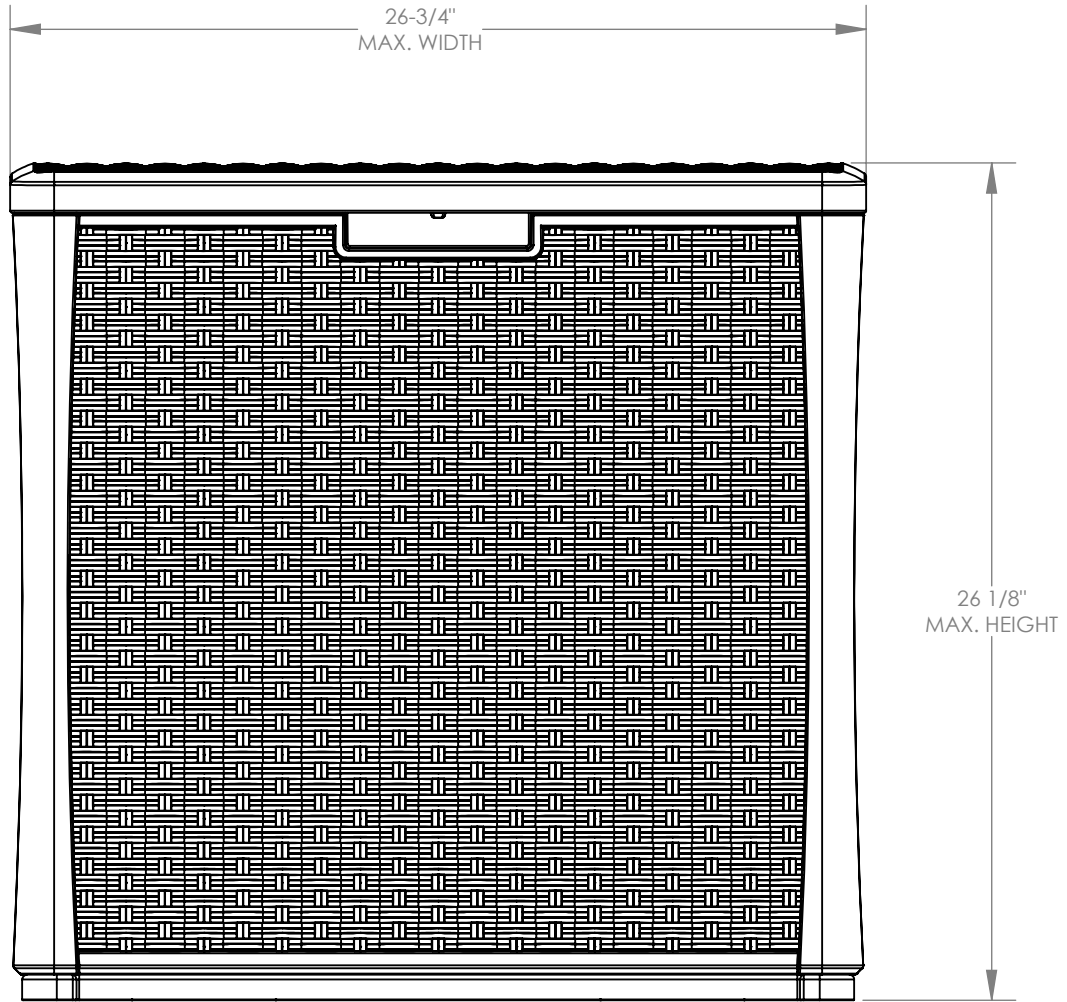

Suncast Corporation
701 North Kirk Road
Batavia, IL 60510 USA

BMDB60

INTERIOR CAPACITY	60	gal
EXT. COVERAGE AREA	8.0X8.3	sq ft

FRONT VIEW

Suncast Corporation
701 North Kirk Road
Batavia, IL 60510 USA

BMDB60