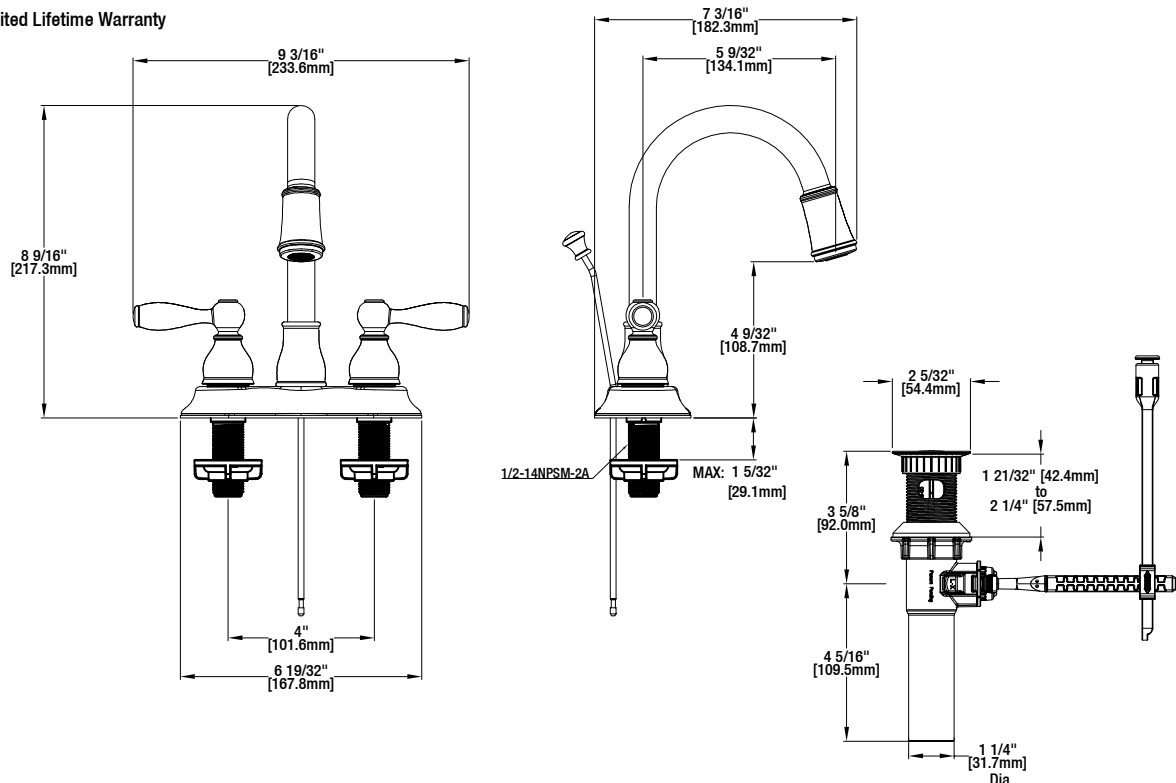

WARRANTY

- Limited Lifetime Warranty

INSTALLATION DIMENSIONS

Glacier Bay reserves the right to make changes in specifications and materials and to change and discontinue models, both without notice or obligation. Dimensions are for reference only.