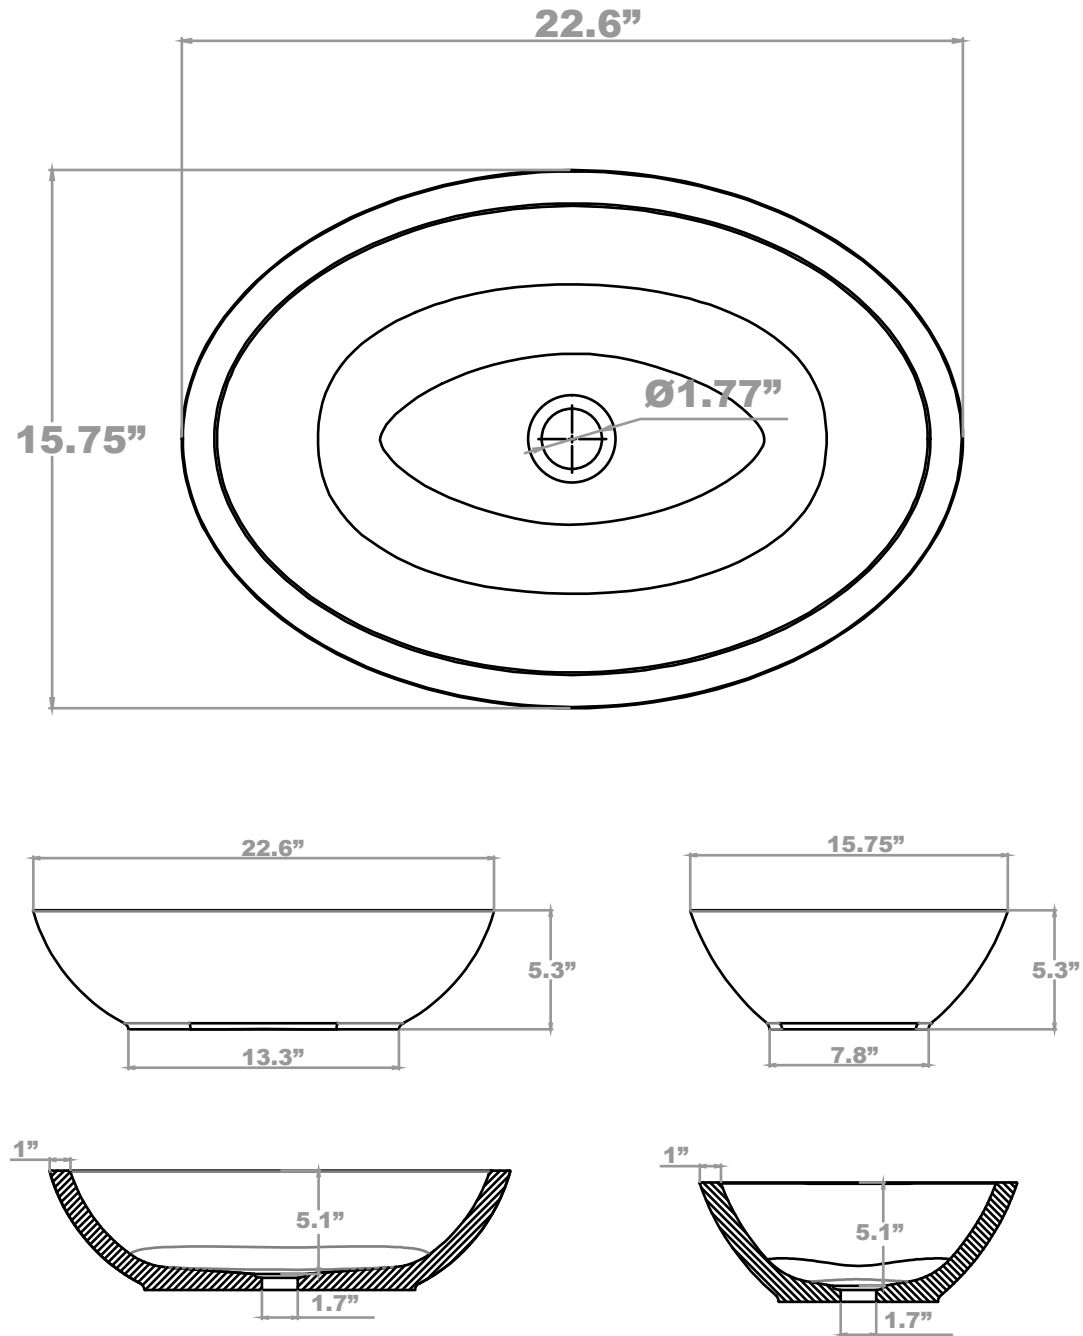

## LS-AZ608

ANZZI™ Stone  
Bathroom Lavatory  
Vessel Sink

Length: 22.6"  
Height: 5.3 in.  
Weight: 59.5 lbs  
Finish: White Matte

www.ANZZI.com  
1-844-44-ANZZI

Perfection is our Tradition™