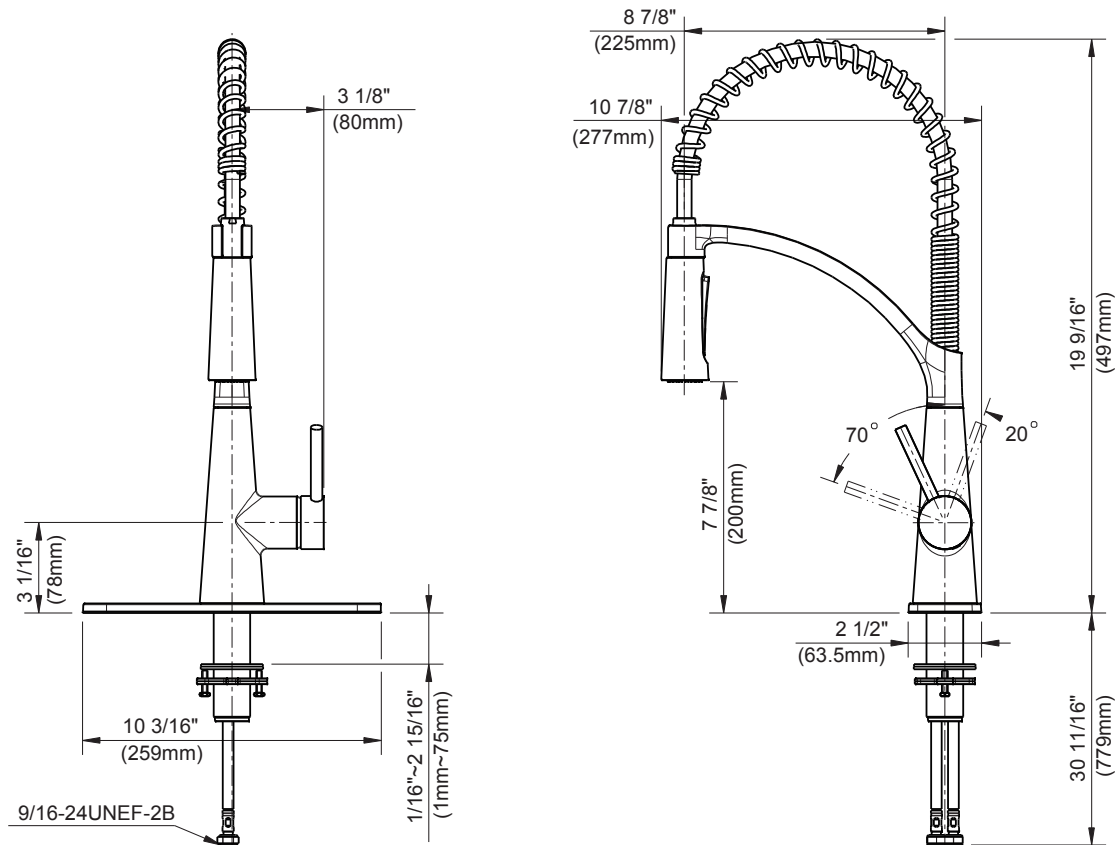

Brenner Commercial Style Single-Handle Pull-Down Sprayer Kitchen Faucet

MODEL	OMSID#	FINISH
FP4F0005CP	305537760	Chrome
FP4F0005SS	305537763	Stainless
FP4F0005ORB	305537759	Oil Rubbed Bronze

FEATURES

- Max Flow Rate: 1.75gpm(6.6L/min) at 60 psi
- Max Countertop Thickness: 2 15/16"
- Spout Reach: 8 7/8"
- Spout Height: 19 9/16"
- Drip-Free Ceramic Cartridge
- Metal Lever Handle

INSTALLATION DIMENSIONS