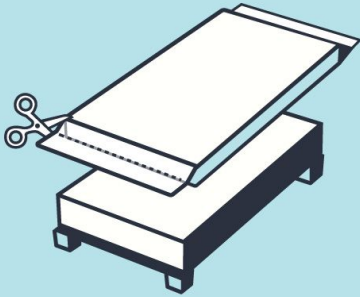

EASY UNBOXING

1

Place & unroll topper
on mattress

2

Carefully cut away
plastic packaging

3

Give topper 48-72 hours
to rise and serve