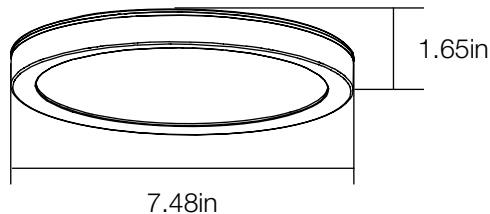

7.5 in LED Round Flush Mount with Night Light Trim

565682111 / 565682121 / 565682131
 SKU# 1009385335 / 1009582786 / 1009582785

ADVANTAGES

- TwistFit™ Mounting - Twist fixture 90° to secure firmly in place
- Interchangeable Trim Ring Included
- NIGHT LIGHT MODE: 2000K Soft Amber - To activate, quickly toggle wall switch On/Off/On
- Adjust Color of Light with Integrated Switch to Soft White, Bright White, or Daylight (3000K / 4000K / 5000K)
- 5 Year Warranty

DIMMER LIST

Dimmer Brand	Model #
Lutron	DVCL-153PR
	MACL-153MLH-WH
	P-PKG1W-WH-R
	STCL-153PH-WH
Leviton	R11-DSL06-1TW
	R00-RNL06-0TW
	R68-06674-P0T

SURFACE MOUNT

APPLICATIONS

Suitable for Damp Locations

SPECIFICATIONS	WHITE	MATTE BLACK	BRUSHED NICKEL
Model Number	565682111	565682121	565682131
SKU	1009385335	1009582786	1009582785
OSMID	324588715	324587223	324587259
Power	12W		
AC Voltage, Frequency	120V, 60 Hz		
Color Temp (nom.)	3000K / 4000K / 5000K & 2000K		
Operation Temp	-4°F ~ 104°F		
CRI	80		
Lumen Output (min.)	840 lm		
Dimming	YES		
Lifetime Rating	L70/50000Hrs		
Efficacy	70 lm/watt		

PACKAGING

Weight (±0.5 lb)	1.10 lbs
Size (L x W x H) (±0.1 in)	7.48in x 7.48in x 1.65in
Box Dimensions	8.50in x 2.44in x 8.58in
Gross Weight	1.37 lbs
UPC (White)	849489078151
UPC (Matte Black)	849489078175
UPC (Brushed Nickel)	849489078182