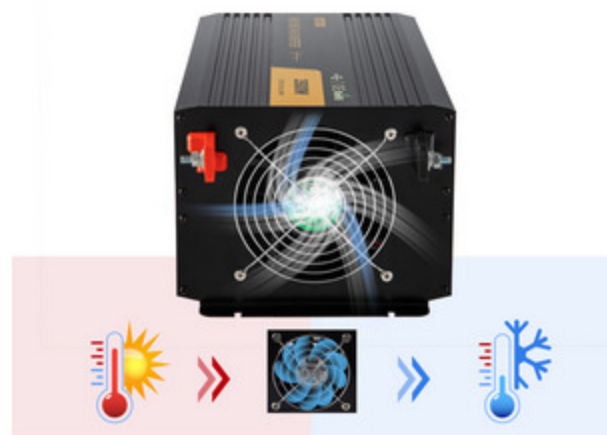

INTELLIGENT FAN COOLING

Built-In Cooling Fan | Powerful High-Speed | Help Reduce Heat

Intelligent Fan Cooling

A built-in silent cooling fan will effectively rotate at a different speed according to power load and temperature. In addition, fan net cover prevents small animals from flying into the machine.