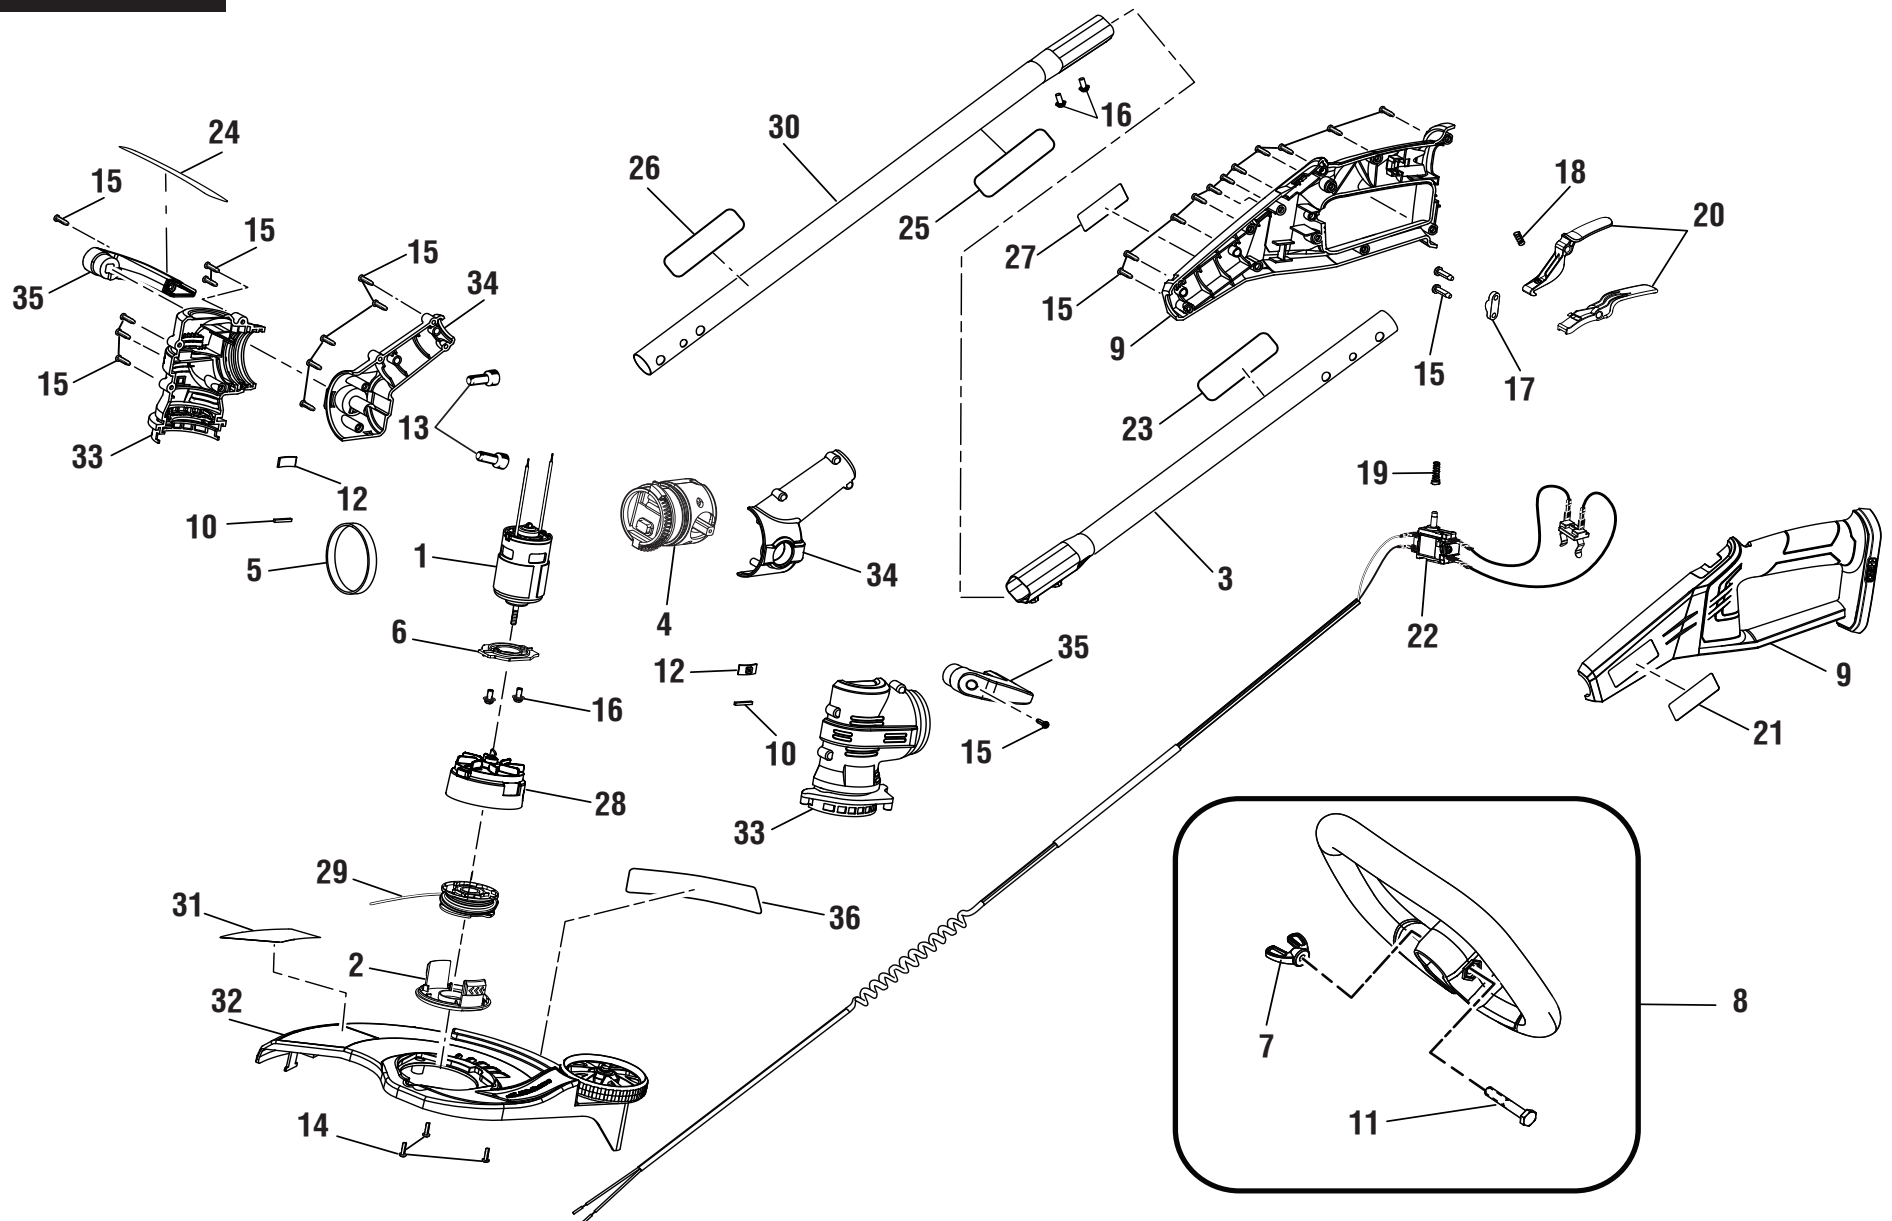

REPAIR SHEET

BRAND

RYOBI

DESCRIPTION

18 Volt String Trimmer/Edger

MODEL NO.

P20014VNM

MFG. NO.

P20014VNM

PARTS LIST

KEY NO.	PART NO.	DESCRIPTION	QTY.
1	742199001	Motor	1
2	***	Spool Cap (Item No. AC14HCA)	1
3	316993001	Upper Tube (Inc. Key No. 23)	1
4	351109001	Pivot Assembly	1
5	522923001	Plastic Ring	1
6	522926001	Motor Mounting Plate	1
7	518949001	Wing Nut	1
8	308991003	Front Handle Assembly (Inc. Key Nos. 7 & 11)	1
9	316995001	Handle Housing Assembly (Inc. Key Nos. 21 & 27)	1
10	562079003	Rubber Plate (Motor Plate)	2
11	660643008	Screw (1/4-20 x 40 mm, Hex Hd.)	1
12	570815001	Rubber Plate (Motor)	2
13	790009004	Wire Connector	2
14	660208055	Screw (M4 x 12 mm, Pan Hd.)	3
15	661817001	Screw (M4 x 14 mm, T14 Torx Pan Hd.)	25
16	660502002	Screw w/Washer (M5 x 11 mm)	4
17	523001003	Wire Pressure Plate	1
18	679406001	Compression Spring (Lock-Off)	1
19	679973002	Trigger Spring	1

KEY NO.	PART NO.	DESCRIPTION	QTY.
20	351183001	Switch Trigger and Lock-off Trigger	1
21	940705492	Logo Label	1
22	313290001	Switch and Contact Plate Assembly	1
23	940657185	Warning Icon Label	1
24	941773001	Step For Edging Label	1
25	941013005	Warning Label (FR/SP)	1
26	941588740	18V Lithium Label	1
27	941588739	Data Label	1
28	311155001	Spool Base & Slider Assembly	1
29	***	Spool w/Line Assembly (Item No. AC14RL3)	1
30	316992001	Lower Tube Assembly (Inc. Key Nos. 25-26)	1
31	941588741	Adjustable Cutting Width Label	1
32	316996001	Guard Assembly (Inc. Key Nos. 31 & 36)	1
33	317001001	Motor Housing Assembly	1
34	351110001	Lower Housing Assembly	1
35	316994001	Adjustment Pedal Assembly (Inc. Key No. 24)	1
36	941588743	Auto Feed No Bump Label (Guard)	1
	Not Shown:		
	998000286	Operator's Manual	