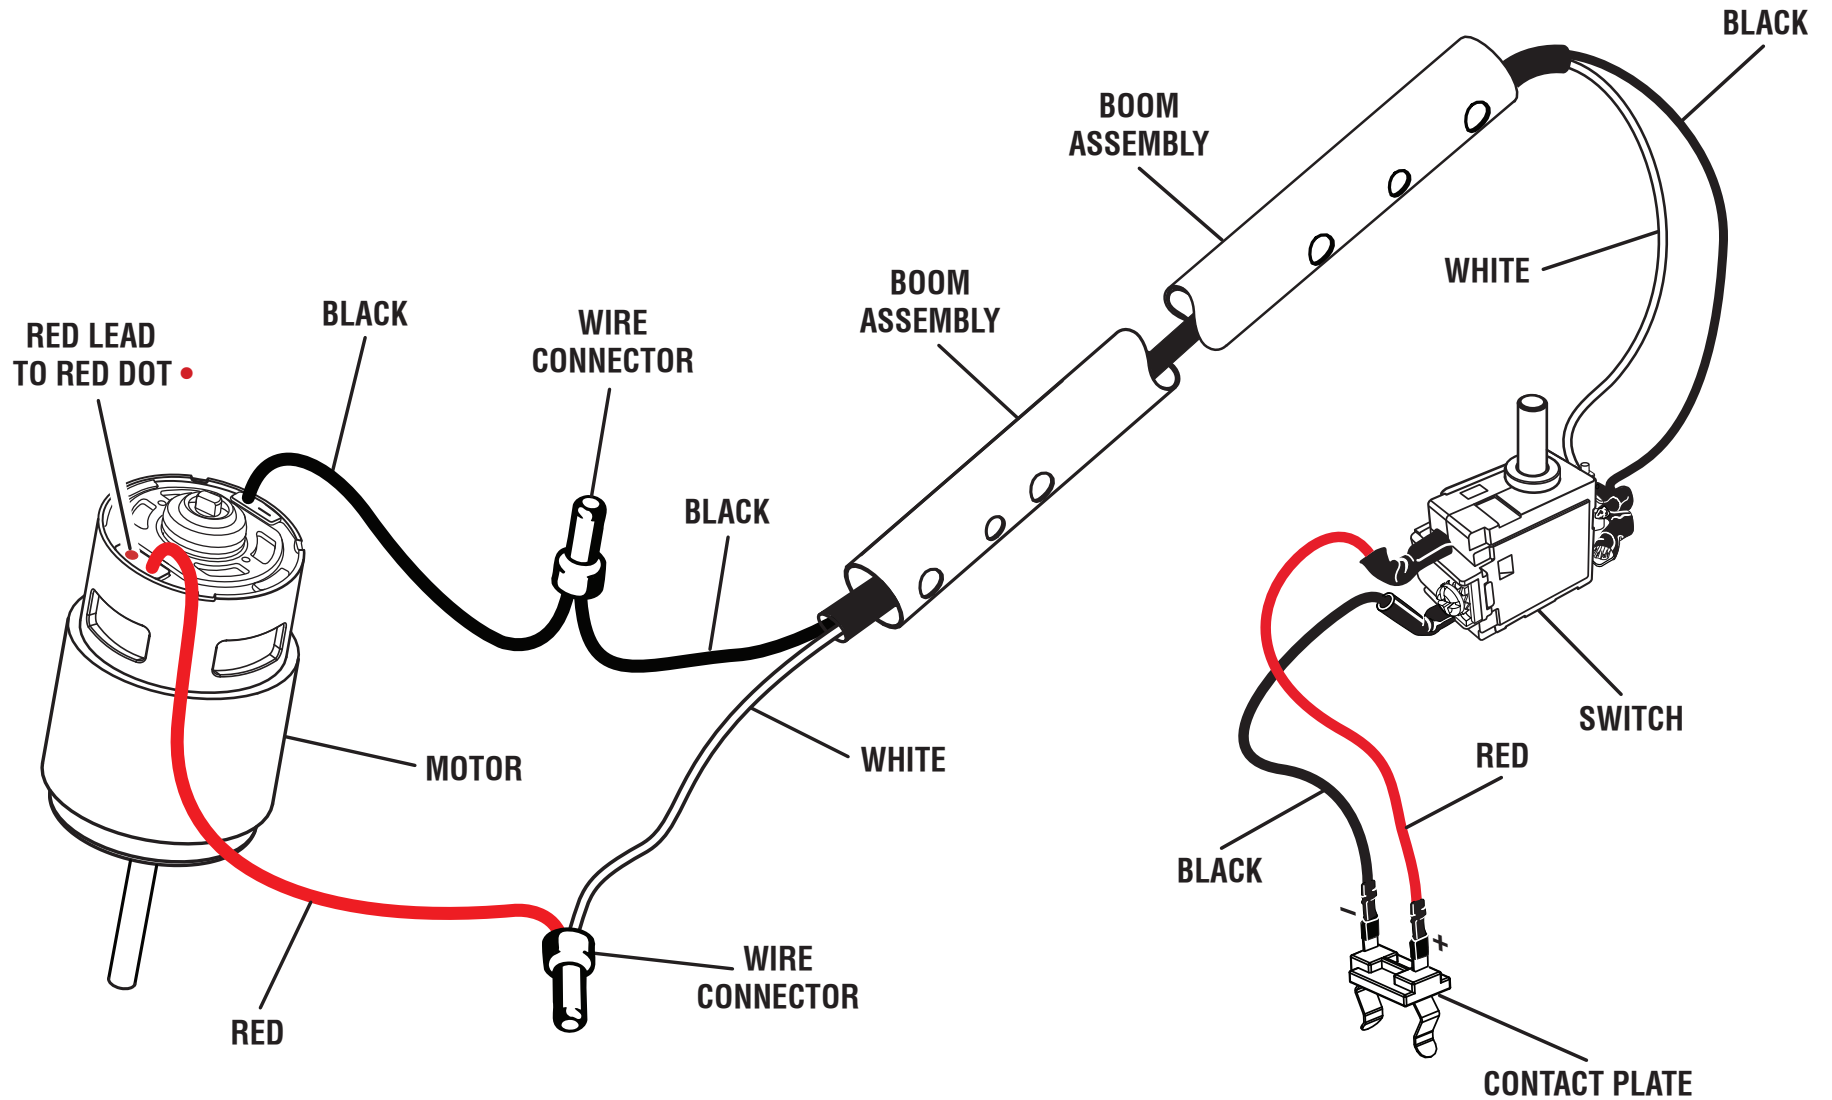

P20014VNM

PARTS LIST

KEY NO.	PART NO.	DESCRIPTION	QTY.
1	742199001	Motor	1
2	***	Spool Cap (Item No. AC14HCA)	1
3	316993001	Upper Tube (Inc. Key No. 23)	1
4	351109001	Pivot Assembly	1
5	522923001	Plastic Ring	1
6	522926001	Motor Mounting Plate	1
7	518949001	Wing Nut	1
8	308991003	Front Handle Assembly (Inc. Key Nos. 7 & 11)	1
9	316995001	Handle Housing Assembly (Inc. Key Nos. 21 & 27)	1
10	562079003	Rubber Plate (Motor Plate)	2
11	660643008	Screw (1/4-20 x 40 mm, Hex Hd.)	1
12	570815001	Rubber Plate (Motor)	2
13	790009004	Wire Connector	2
14	660208055	Screw (M4 x 12 mm, Pan Hd.)	3
15	661817001	Screw (M4 x 14 mm, T14 Torx Pan Hd.)	25
16	660502002	Screw w/Washer (M5 x 11 mm)	4
17	523001003	Wire Pressure Plate	1
18	679406001	Compression Spring (Lock-Off)	1
19	679973002	Trigger Spring	1

KEY NO.	PART NO.	DESCRIPTION	QTY.
20	351183001	Switch Trigger and Lock-off Trigger	1
21	940705492	Logo Label	1
22	313290001	Switch and Contact Plate Assembly	1
23	940657185	Warning Icon Label	1
24	941773001	Step For Edging Label	1
25	941013005	Warning Label (FR/SP)	1
26	941588740	18V Lithium Label	1
27	941588739	Data Label	1
28	311155001	Spool Base & Slider Assembly	1
29	***	Spool w/Line Assembly (Item No. AC14RL3)	1
30	316992001	Lower Tube Assembly (Inc. Key Nos. 25-26)	1
31	941588741	Adjustable Cutting Width Label	1
32	316996001	Guard Assembly (Inc. Key Nos. 31 & 36)	1
33	317001001	Motor Housing Assembly	1
34	351110001	Lower Housing Assembly	1
35	316994001	Adjustment Pedal Assembly (Inc. Key No. 24)	1
36	941588743	Auto Feed No Bump Label (Guard)	1
	Not Shown:		
	998000286	Operator's Manual	

*** Standard Hardware Item – May Be Purchased Locally at The Home Depot

WIRING DIAGRAM