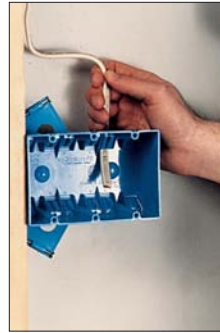

General Features

Electric Blue Color

Ceiling boxes with special engineered high heat resistant material for fixture support

High Impact PVC Wall Boxes

Nonconductive...no need to ground box

Lightweight

Engraved NEC Wire Fill

Leveling Guides

Clean Easy Knockout

Pre-installed Angled Nails

Special Nail-on and Bracket Boxes

Type B

Type L

Type H

Type K

Zip Clamp™ Easy to wire, simply...

Align Wire

Push Through

Secure Clamp

Grounding Lugs (No need to ground box itself) Easy to wire...

Pre-installed Lugs

Make Grounding Connection

Old Work Boxes Easy to rework, simply...

Trace Template

Cut Out Template

Insert Wires

Place Box in Wall

Secure Box in Wall