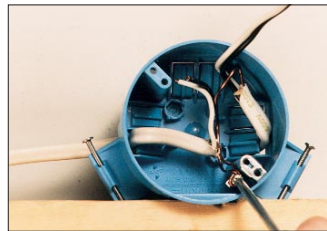

General Features

Electric Blue Color

Ceiling boxes with special engineered high heat resistant material for fixture support

High Impact PVC Wall Boxes

Nonconductive...no need to ground box

Lightweight

Engraved NEC Wire Fill

Zip Clamp™ Easy to wire, simply...

Align Wire

Push Through

Secure Clamp

Grounding Lugs (No need to ground box itself) Easy to wire...

Pre-installed Lugs

Make Grounding Connection

Old Work Boxes Easy to rework, simply...

Trace Template

Cut Out Template

Insert Wires

Place Box in Wall

Secure Box in Wall