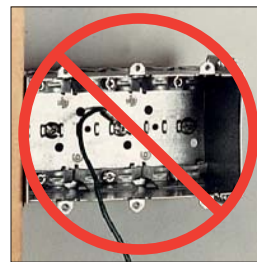

General Features

Electric Blue Color

Ceiling boxes with special engineered high heat resistant material for fixture support

High Impact PVC Wall Boxes

Nonconductive...no need to ground box

Lightweight

Engraved NEC Wire Fill

Leveling Guides

Clean Easy Knockout

Pre-installed Angled Nails

Special Nail-on and Bracket Boxes

Type B

Type L

Type H

Type K

Zip Clamp™ Easy to wire, simply...

Align Wire

Push Through

Secure Clamp

Grounding Lugs (No need to ground box itself) Easy to wire...

Pre-installed Lugs

Make Grounding Connection

Old Work Boxes Easy to rework, simply...