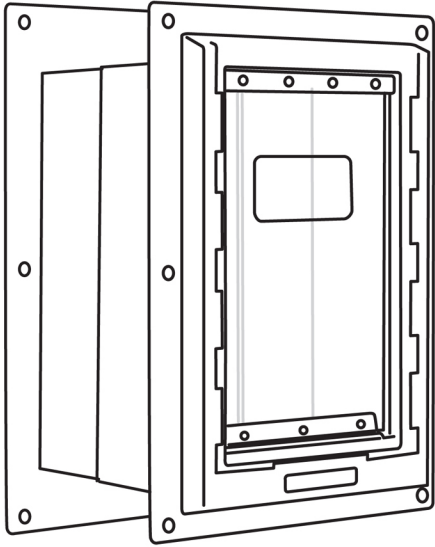

Included In Box:

• Wall Entry/Dual Flap Pet Door

• Slide

• Cardboard Box Guide

• Blue Masonry Screws (6)
and Blue Plastic Inserts (12)

• 3/8" Dowel

• #10x1" Frame Screws (12)
and Frame Screw Caps (14)

• 3/16"
Masonry Drill Bit