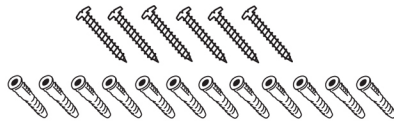

Included In Box:

• Wall Entry/Dual Flap Pet Door

• Slide

• Cardboard Box Guide

• Blue Masonry Screws (6)
and Blue Plastic Inserts (12)

• 3/8" Dowel

• #10x1" Frame Screws (12)
and Frame Screw Caps (14)

• 3/16"
Masonry Drill Bit