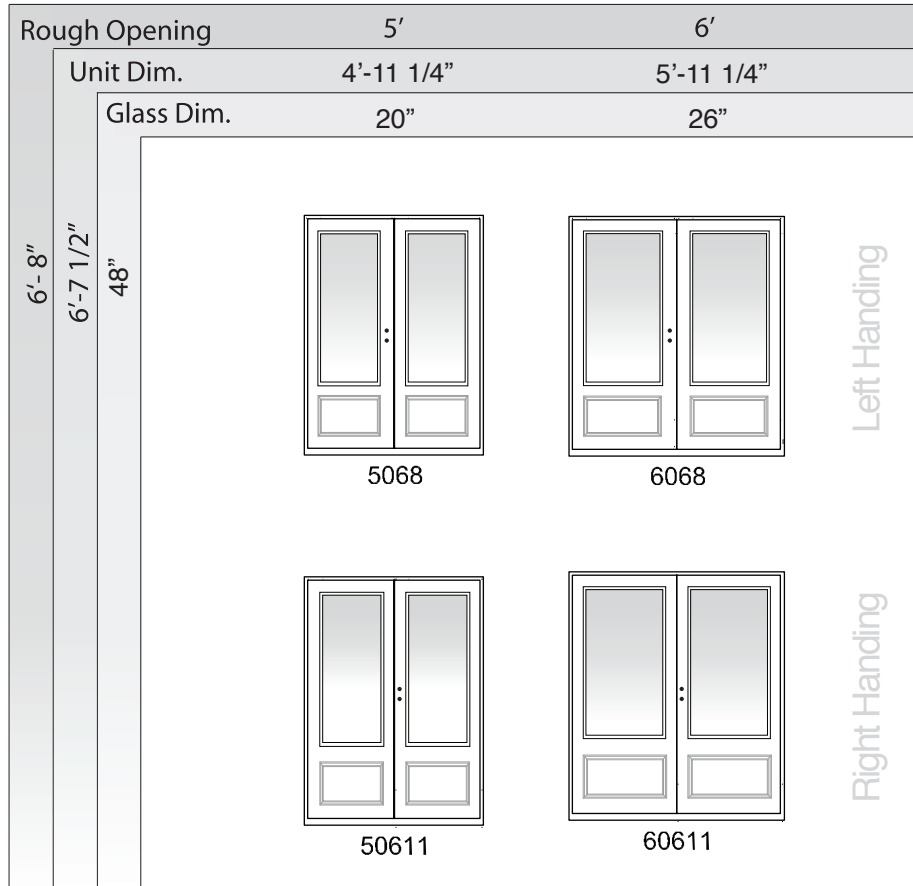

72 in. x 80 in. SPECIFICATIONS

Actual Depth (in.)	5-3/4 in	Actual Height (in.)	79-1/2 in
Actual Width (in.)	71-1/2 in		
Door Size (WxH) in.	72 x 80	Door Thickness (in.)	1-3/4 in

Hinged

Dimensions

Exterior View

Available Sizes

60 in. x 80 in. SPECIFICATIONS

Actual Depth (in.)	4-9/16 in	Actual Height (in.)	79-1/4 in
Actual Width (in.)	58-3/4 in		
Door Size (WxH) in.	60 x 80	Door Thickness (in.)	1-3/4 in

72 in. x 80 in. SPECIFICATIONS

Actual Depth (in.)	4-9/16 in	Actual Height (in.)	79-1/4 in
Actual Width (in.)	70-3/4 in		
Door Size (WxH) in.	72 x 80	Door Thickness (in.)	1-3/4 in

Hinged ¾ Lite

Dimensions

Available Sizes

60 in. x 80 in. SPECIFICATIONS

Actual Depth (in.)	5-3/4 in	Actual Height (in.)	79-1/2 in
Actual Width (in.)	59-1/4 in		
Door Size (WxH) in.	60 x 80	Door Thickness (in.)	1-3/4 in

72 in. x 80 in. SPECIFICATIONS

Actual Depth (in.)	5-3/4 in	Actual Height (in.)	79-1/2 in
Actual Width (in.)	71-1/4 in		
Door Size (WxH) in.	72 x 80	Door Thickness (in.)	1-3/4 in