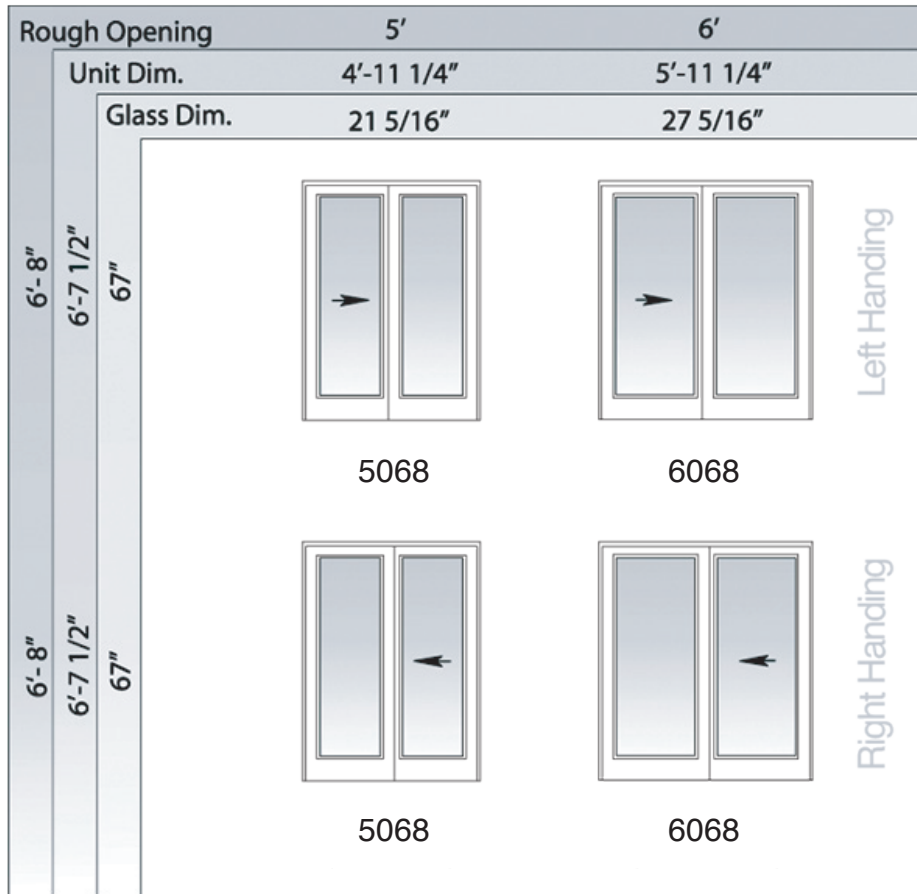

Sliding

Dimensions

Exterior View

Available Sizes

60 in. x 80 in. SPECIFICATIONS

Actual Depth (in.)	5-3/4 in	Actual Height (in.)	79-1/2 in
Actual Width (in.)	59-1/4 in		
Door Size (WxH) in.	60 x 80	Door Thickness (in.)	1-3/4 in

72 in. x 80 in. SPECIFICATIONS

Actual Depth (in.)	5-3/4 in	Actual Height (in.)	79-1/2 in
Actual Width (in.)	71-1/2 in		
Door Size (WxH) in.	72 x 80	Door Thickness (in.)	1-3/4 in

Hinged

Dimensions

Exterior View

Available Sizes

60 in. x 80 in. SPECIFICATIONS

Actual Depth (in.)	4-9/16 in	Actual Height (in.)	79-1/4 in
Actual Width (in.)	58-3/4 in		
Door Size (WxH) in.	60 x 80	Door Thickness (in.)	1-3/4 in

72 in. x 80 in. SPECIFICATIONS

Actual Depth (in.)	4-9/16 in	Actual Height (in.)	79-1/4 in
Actual Width (in.)	70-3/4 in		
Door Size (WxH) in.	72 x 80	Door Thickness (in.)	1-3/4 in

Hinged ¾ Lite

Dimensions

Available Sizes

60 in. x 80 in. SPECIFICATIONS