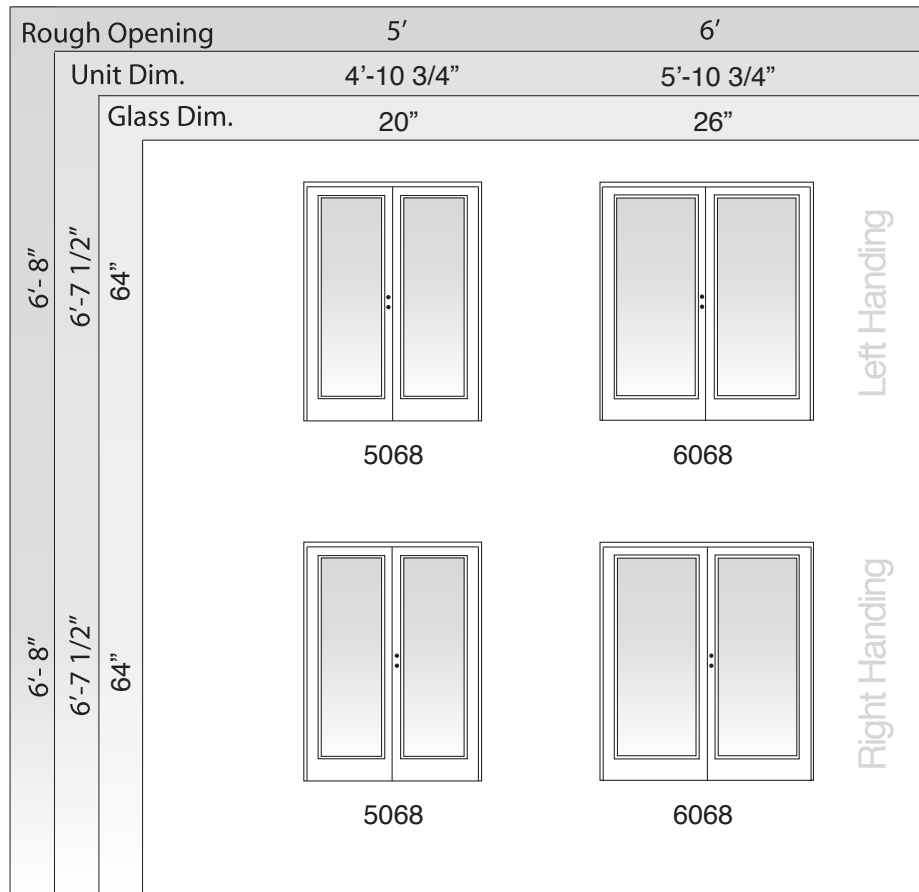

Sliding

Dimensions

Exterior View

Available Sizes

60 in. x 80 in. SPECIFICATIONS

Actual Depth (in.)	5-3/4 in	Actual Height (in.)	79-1/2 in
Actual Width (in.)	59-1/4 in		
Door Size (WxH) in.	60 x 80	Door Thickness (in.)	1-3/4 in

72 in. x 80 in. SPECIFICATIONS

Actual Depth (in.)	5-3/4 in	Actual Height (in.)	79-1/2 in
Actual Width (in.)	71-1/2 in		
Door Size (WxH) in.	72 x 80	Door Thickness (in.)	1-3/4 in

Hinged

Dimensions

Exterior View

Available Sizes

60 in. x 80 in. SPECIFICATIONS

Actual Depth (in.)	4-9/16 in	Actual Height (in.)	79-1/4 in
Actual Width (in.)	58-3/4 in		
Door Size (WxH) in.	60 x 80	Door Thickness (in.)	1-3/4 in

72 in. x 80 in. SPECIFICATIONS

Actual Depth (in.)	5-3/4 in	Actual Height (in.)	79-1/2 in
Actual Width (in.)	59-1/4 in		
Door Size (WxH) in.	60 x 80	Door Thickness (in.)	1-3/4 in

72 in. x 80 in. SPECIFICATIONS

Actual Depth (in.)	5-3/4 in	Actual Height (in.)	79-1/2 in
Actual Width (in.)	71-1/4 in		
Door Size (WxH) in.	72 x 80	Door Thickness (in.)	1-3/4 in