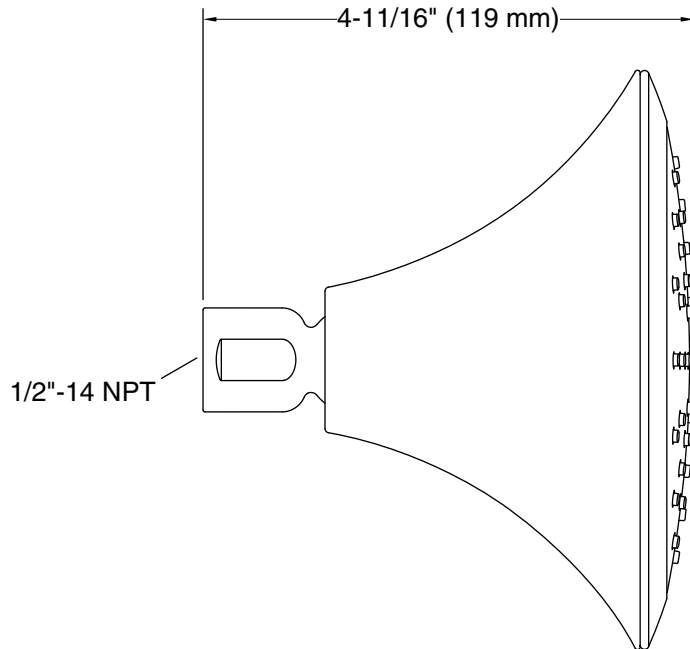

Technical Information

All product dimensions are nominal.

Drain included: No

Showerhead/Body Spray:

Rated maximum flow: 1.75 gal/min (6.6 l/min)

Pressure: 80 psi (5.5 bar)

Notes

For use with automatic compensating valves rated at 1.5 gal/min (5.7 l/min) or less.

Install this product according to the installation instructions.