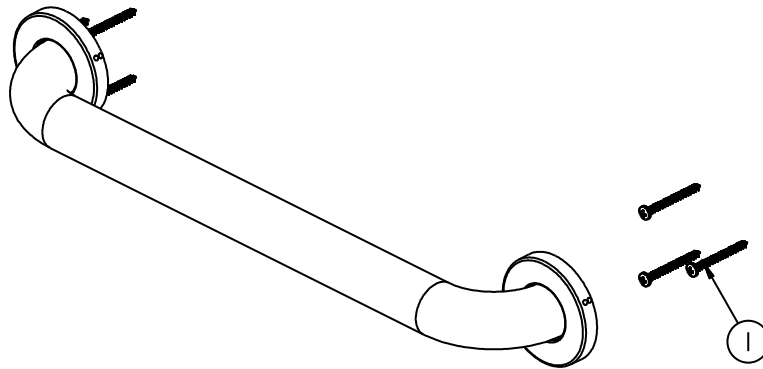

Replacement Parts List

Combo Model#	Seprated Lota Model#
20135-040616-87	20135-040616-18
	20135-040616-24

18 in.x1-1/2 in.Concealed Screw Grab Bar

MODEL	SKU#	FINISH
20135-040616-18	206767697	White

Part	Description	Part Number
1	Wood Screw	RP3039

*Specify Finish

Many replacement cartridges, aerators, and drain assemblies can be purchased at your local The Home Depot store or online at HOMEDEPOT.COM

To Order Parts Call: 1-855-HD-GLACIER

Rev. 01

Replacement Parts List

24 in.x1-1/2 in.Concealed Screw Grab Bar

MODEL	SKU#	FINISH
20135-040616-24	206767695	White

Part	Description	Part Number
1	Wood Screw	RP3039

*Specify Finish

Many replacement cartridges, aerators, and drain assemblies can be purchased at your local The Home Depot store or online at HOMEDEPOT.COM