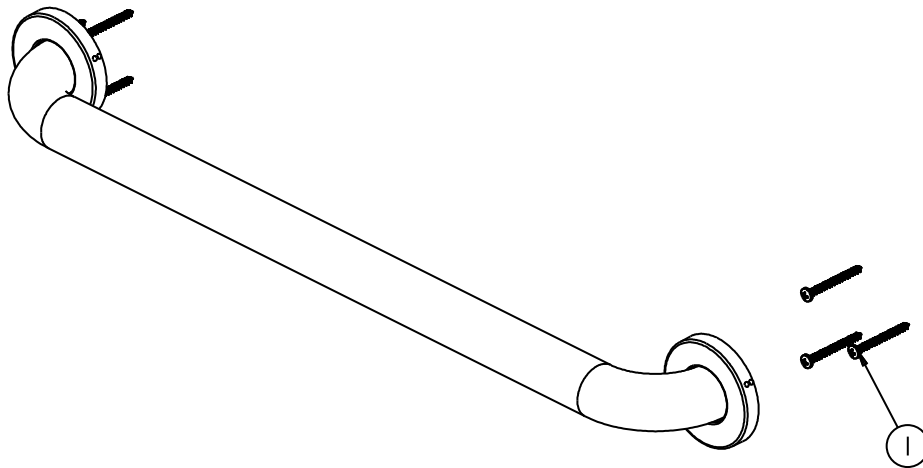

Replacement Parts List

Combo Model#	Seprated Lota Model#
20135-040616-87	20135-040616-18
	20135-040616-24

18 in.x1-1/2 in.Concealed Screw Grab Bar

MODEL	SKU#	FINISH
20135-040616-18	206767697	White

Part	Description	Part Number
1	Wood Screw	RP3039

*Specify Finish

Many replacement cartridges, aerators, and drain assemblies can be purchased at your local The Home Depot store or online at HOMEDEPOT.COM

To Order Parts Call: 1-855-HD-GLACIER

Rev. 01

Replacement Parts List

24 in.x1-1/2 in.Concealed Screw Grab Bar

MODEL	SKU#	FINISH
20135-040616-24	206767695	White

Part	Description	Part Number
1	Wood Screw	RP3039

*Specify Finish

Many replacement cartridges, aerators, and drain assemblies can be purchased at your local The Home Depot store or online at HOMEDEPOT.COM