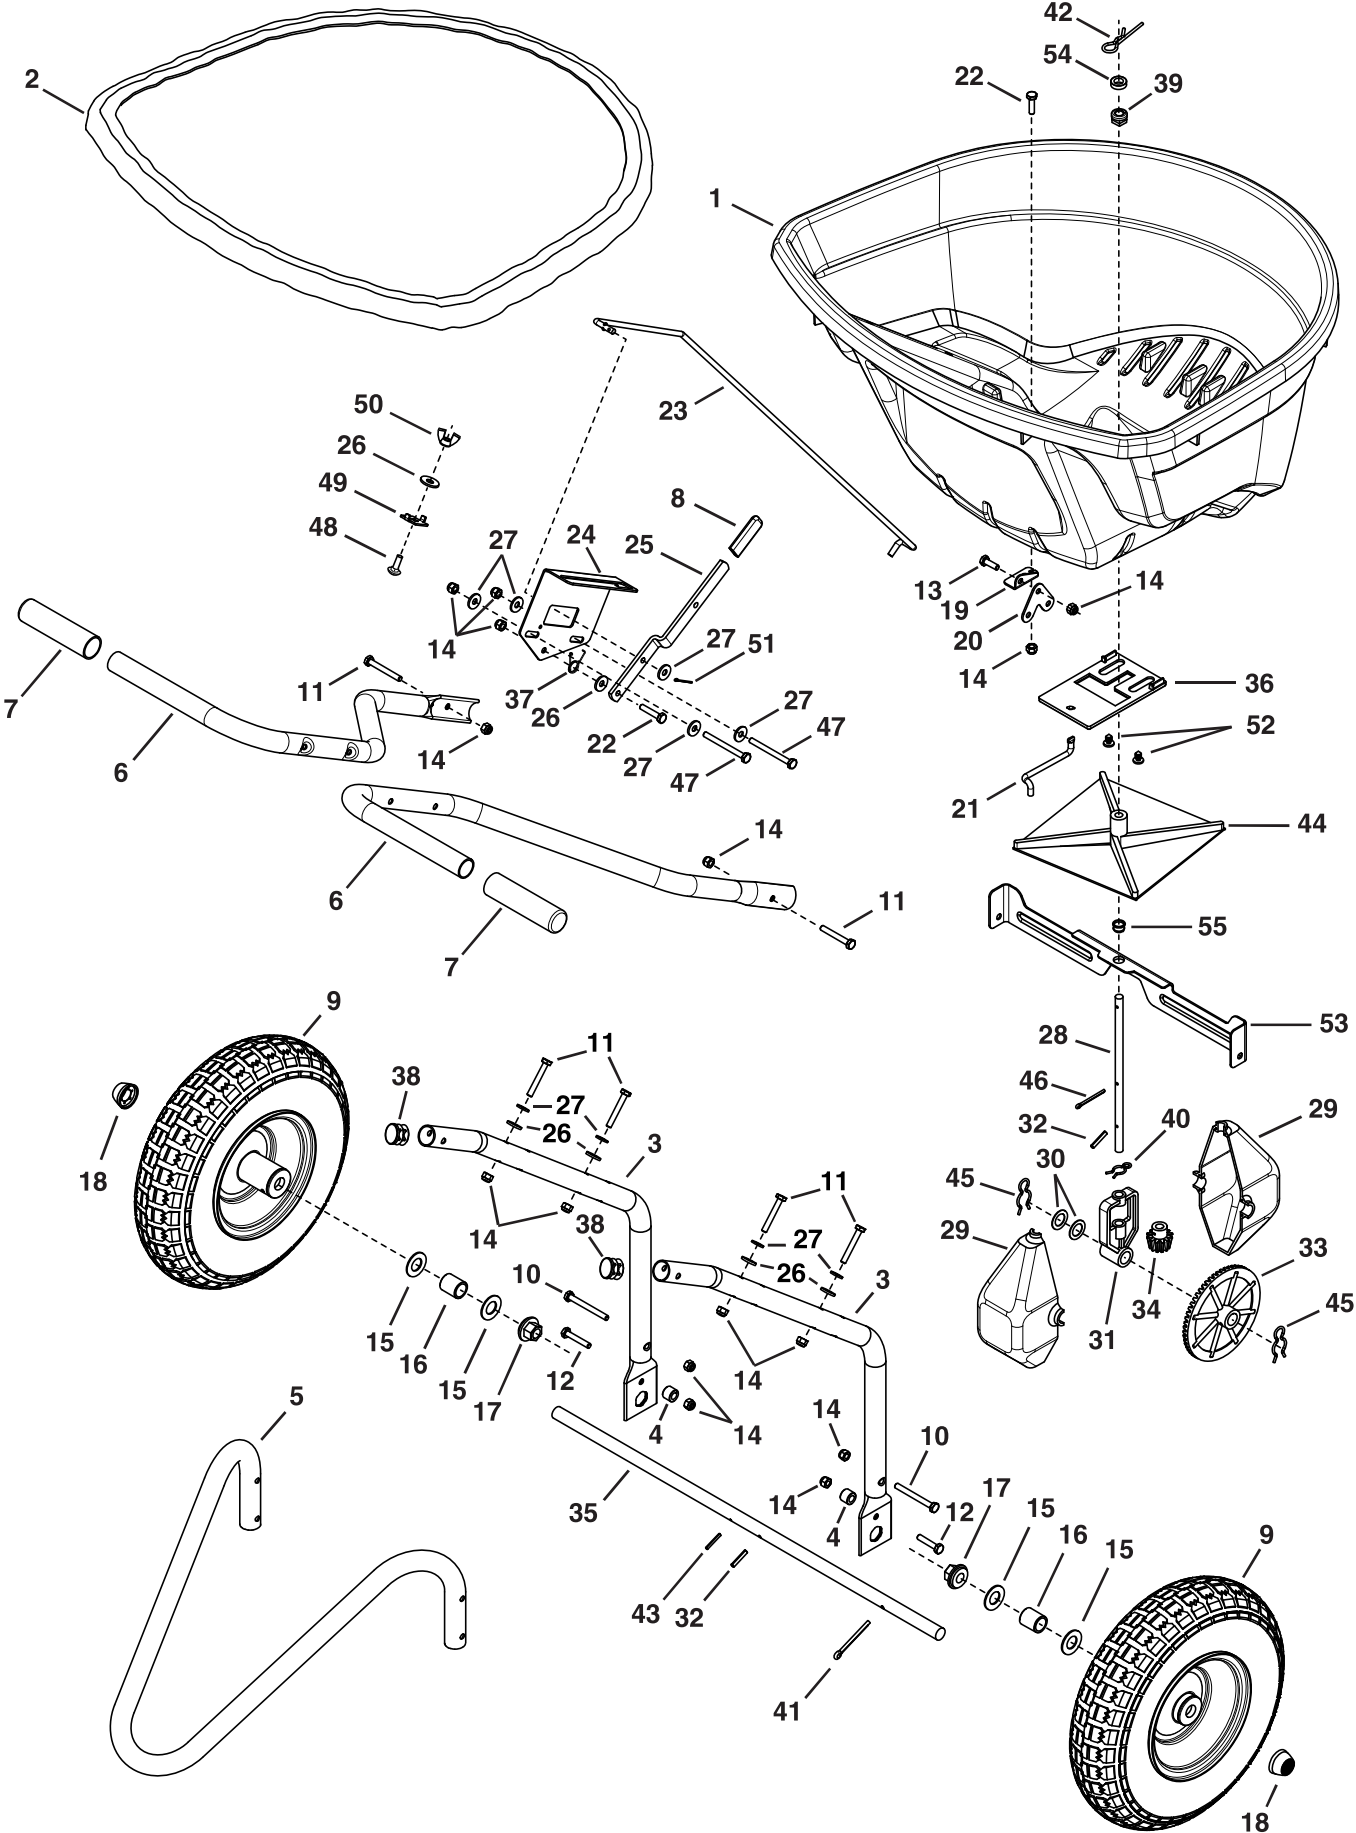

45-0614

# 45-0614

REF	QTY	PART NO	DESCRIPTION	REF	QTY	PART NO	DESCRIPTION
1	1	41084	Hopper	31	1	47204	Yoke, Large
2	1	41316	Hopper Cover (Optional)	32	2	43659	Pin, Spring 3/16 x 1
3	2	28383OR1	Tube, Hopper Support	33	1	47209	Gear, Large
4	2	46847	Spacer	34	1	47205	Gear, Small
5	1	42004OR1	Tube, Stand	35	1	26710	Axle
6	2	41924OR1	Tube, T-Handle	36	1	45344	Plate, Flow
7	2	44482	Grip, Handle	37	1	42347	Spring, Torsion
8	1	43848	Grip, Control Arm	38	2	49449	Plug
9	2	40880G	Wheel	39	1	44285	Bushing, Hopper Bottom Black
10	2	49870	Bolt, Hex 1/4-20 x 2-1/2	40	1	49898	Clip, Hairpin 5/8
11	6	1509-69	Bolt, Hex 1/4-20 x 1-3/4	41	1	46855	Pin, Cotter 3/16" x 2"
12	2	46699	Bolt, Hex 1/4-20 x 2	42	1	48934	Hairpin, Agitator
13	1	43012	Bolt, Hex 1/4-20 x 3/4	43	1	46055	Pin, Spring 1/8 x 1
14	15	47189	Nut, Hex 1/4-20 Nylock	44	1	04367	Spreader Impeller
15	4	R19212016	Washer, .6562 x 1.25 x .0598	45	2	49897	Clip, Hairpin 7/8
16	2	45280	Spacer, .64 ID x .88 OD x .625	46	1	43093	Pin, Cotter 1/8 x 1-1/2
17	2	45279	Bearing, Flange	47	2	43796	Bolt, Hex 1/4-20 x 2-3/4
18	2	48499B	Hub Cap	48	1	44950	Bolt, Carriage 1/4-20 x 3/4
19	1	27276	Bracket, Drive Link Mount	49	1	24858	Adjustable Stop
20	1	27277	Bracket, Drive Link	50	1	47141	Nut, Nylon Wing 1/4-20
21	1	41929	Rod, Drive Link	51	1	44101	Pin, Cotter 3/32 x 3/4
22	2	43661	Bolt, Hex 1/4-20 x 1	52	2	48402	Plug, 1/4" (Christmas Tree)
23	1	41928	Rod, Flow Control	53	1	27313OR1	Cross Brace
24	1	27322BL1	Bracket, Flow Control	54	1	23625	Spacer
25	1	24856BL1	Arm, Flow Control	55	1	42839	Bushing, 3/8" Plastic
26	6	1543-69	Washer, Nylon .3281 x .75	56	1	68881	Transmission Assembly - not shown (includes 28, 29, 30, 31, 32, 33, 34, 35, 40, 43, & 45)
27	9	43088	Washer, 1/4 Std .312 x .734				
28	1	28390	Shaft, Spreader				
29	2	47212	Housing, Large Gear		1	3-319	Owner's Manual
30	2	44125	Washer, .625 x 1.0 x .03				