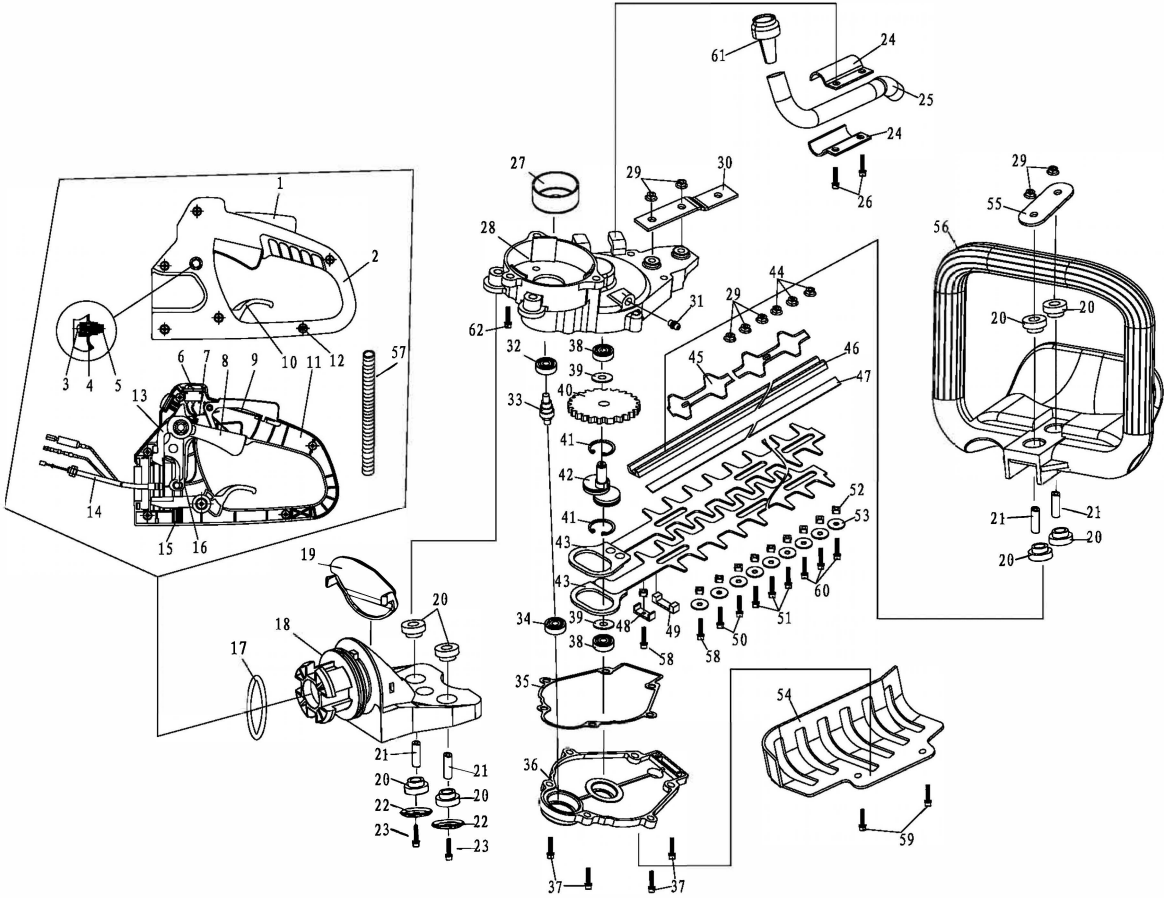

SPARE PARTS LIST

HEDGE TRIMMERS

PR2322, 967655101, 2017-03

CUTTING EQUIPMENT

PR2322, 967655101, 2017-03

Ref	Part No	Description	Remark	QTY	KIT
590459301	590 45 93-01	HANDLE KIT		1	1-23, 57
590459601	590 45 96-01	EXHAUST PIPE		1	24-26, 61
590459501	590 45 95-01	GEARBOX		1	27-42, 62
590459701	590 45 97-01	FRONT HANDLE		1	20, 21, 29, 55, 56
590462201	590 46 22-01	BLADE KIT		1	29, 35, 43-53, 58, 60
590459801	590 45 98-01	COVER KIT		1	54, 59
-	590 74 77-01	DECAL KIT		1	

ENGINE

PR2322, 967655101, 2017-03

Part No	Description	Remark	QTY	KIT
590 45 98-02	COVER KIT		1	44-48
590 45 99-01	ENGINE COVER		1	1-4
590 46 01-01	CARBURETTOR KIT		1	39-43
590 46 03-01	IGNITION KIT		1	24-27, 63-65
590 46 04-01	MUFFLER KIT		1	35-38
590 46 05-01	STARTER ASSY		1	33, 34
590 46 06-01	ENGINE KIT		1	5-23, 28- 32, 54
590 46 07-01	FUEL TANK KIT		1	49-53, 55-61
590 69 12-01	GASKET KIT		1	2, 20, 30, 38, 39, 42, 54