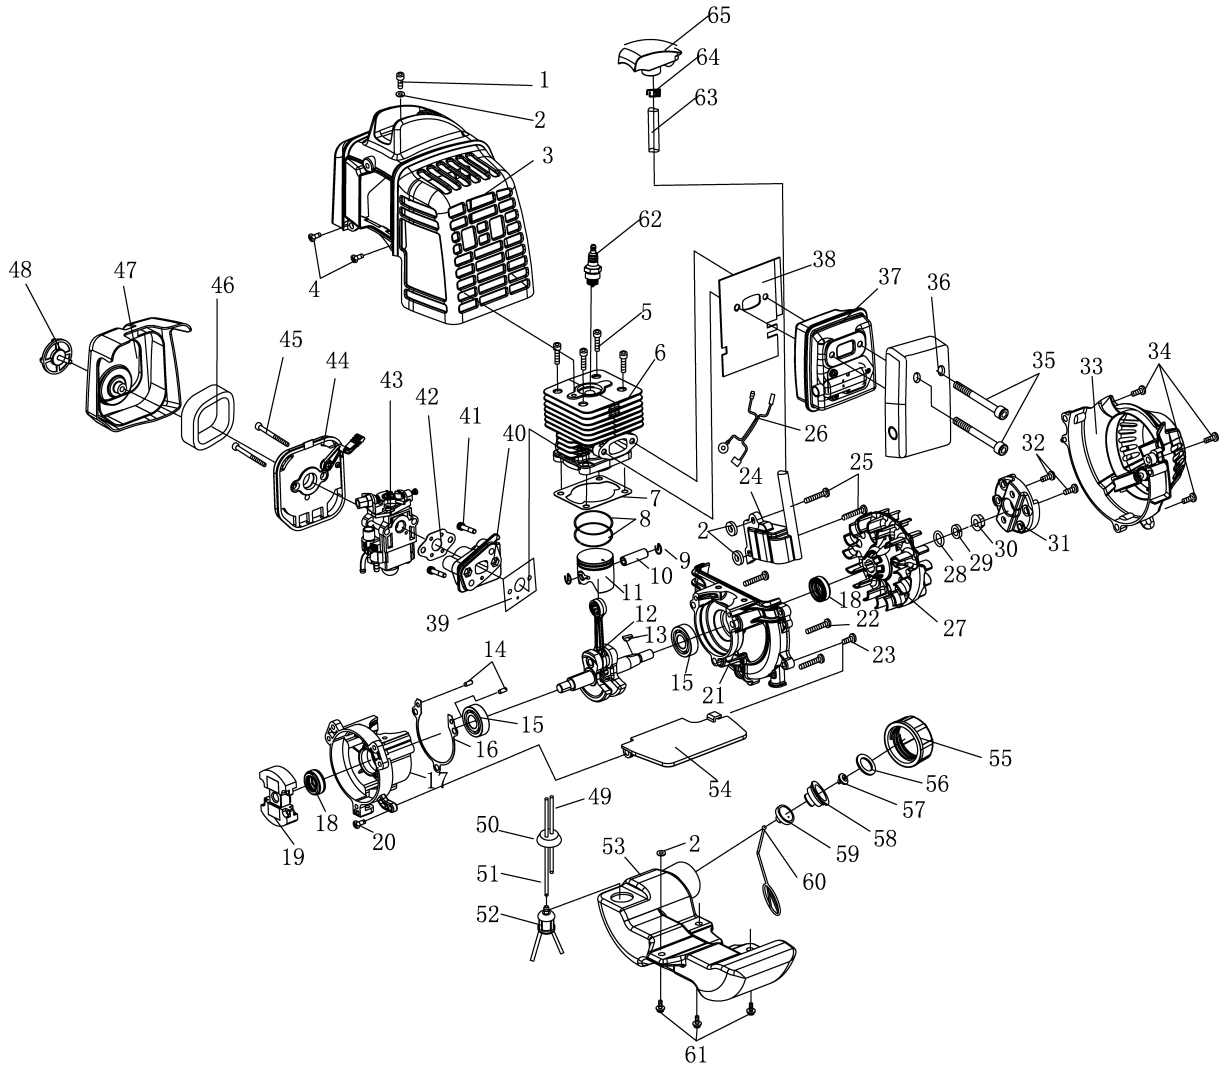

SPARE PARTS LIST

HEDGE TRIMMERS

PR2322, 967655101, 2017-03

CUTTING EQUIPMENT

PR2322, 967655101, 2017-03

Ref	Part No	Description	Remark	QTY	KIT
590459301	590 45 93-01	HANDLE KIT		1	1-23, 57
590459601	590 45 96-01	EXHAUST PIPE		1	24-26, 61
590459501	590 45 95-01	GEARBOX		1	27-42, 62
590459701	590 45 97-01	FRONT HANDLE		1	20, 21, 29, 55, 56
590462201	590 46 22-01	BLADE KIT		1	29, 35, 43-53, 58, 60
590459801	590 45 98-01	COVER KIT		1	54, 59
-	590 74 77-01	DECAL KIT		1	

ENGINE

PR2322, 967655101, 2017-03

Part No	Description	Remark	QTY	KIT
590 45 98-02	COVER KIT		1	44-48
590 45 99-01	ENGINE COVER		1	1-4
590 46 01-01	CARBURETTOR KIT		1	39-43
590 46 03-01	IGNITION KIT		1	24-27, 63-65
590 46 04-01	MUFFLER KIT		1	35-38
590 46 05-01	STARTER ASSY		1	33, 34
590 46 06-01	ENGINE KIT		1	5-23, 28- 32, 54
590 46 07-01	FUEL TANK KIT		1	49-53, 55-61
590 69 12-01	GASKET KIT		1	2, 20, 30, 38, 39, 42, 54