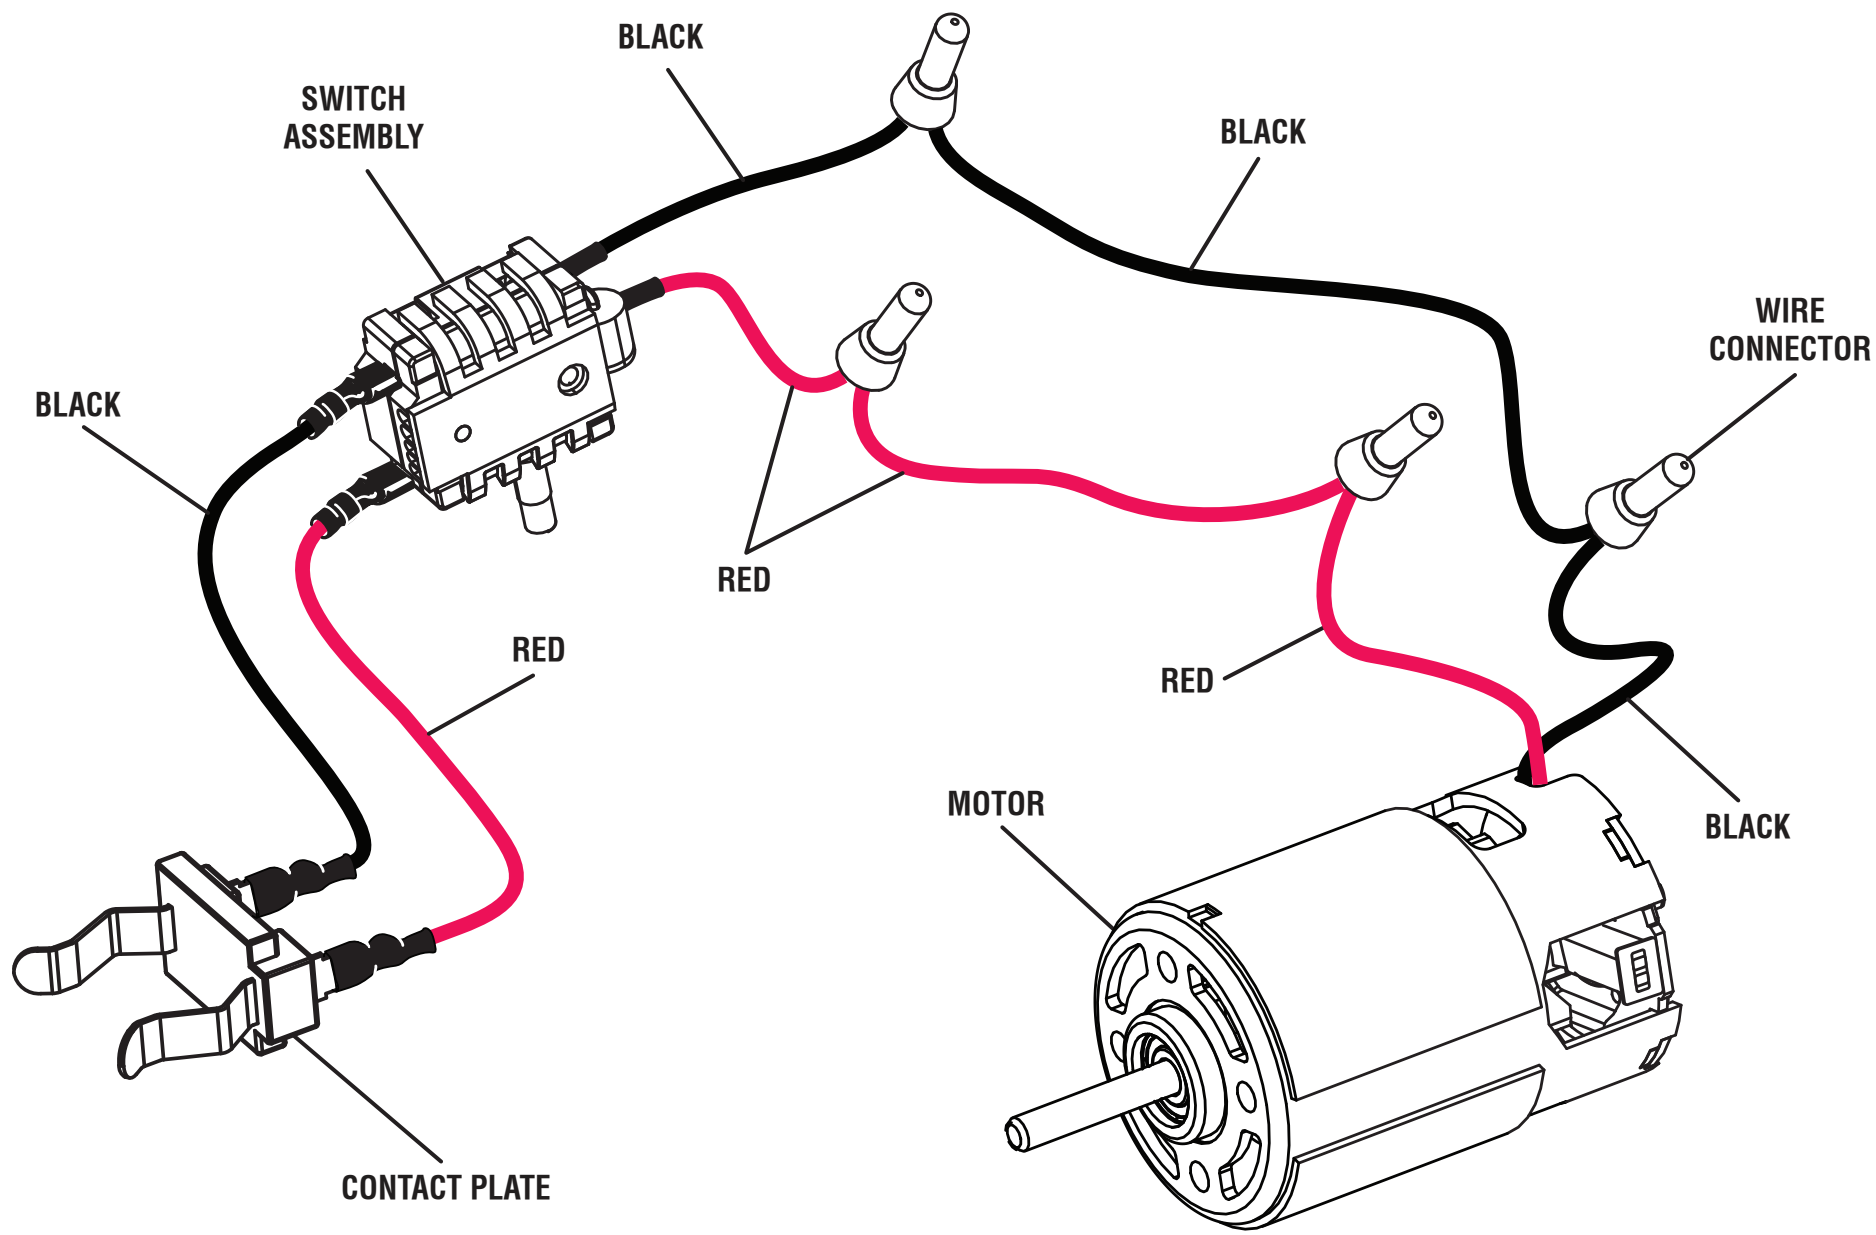

P2108/P21081/21081VN/P21081VNM

PARTS LIST

KEY NO.	PART NO.	DESCRIPTION	QTY.
1	661817001	Screw (M4 x 14 mm, T15 Torx Pan Hd.)	16
2	330078001	Handle Assembly (Inc. Key Nos. 16 and18)	1
3	529436001	Inlet Guard (P2108/P21081VN)	1
	529436005	Inlet Guard (P21081/P21081VNM)	1
4	330080001	Inlet Housing Assembly (Inc. Key No. 17, P2108/P21081)	1
	205152001	Inlet Housing Assembly (Inc. Key No. 17, P21081VN)	1
	205208001	Inlet Housing Assembly (Inc. Key No. 17, P21081VNM)	1
5	563768002	Rubber Block	2
6	291632001	Switch and Contact Plate Assembly	1
7	790021001	Wire Connector	4
8	525552001	Trigger Assembly (Variable Speed)	1
9	529437004	Fan Blade	1
10	612854001	Bushing	1
11	351074001	Tail Cone Assembly	1

KEY NO.	PART NO.	DESCRIPTION	QTY.
12	742200001	Motor	1
13	330079001	Blower Housing Outlet Assembly (Inc. Key No. 15)	1
14	529431001	Blower Tube (P2108/P21081VN)	1
	529431004	Blower Tube (P21081/P21081VNM)	1
15	940705307	Logo Label	1
16	940657183	Warning Label	1
17	941588103	Data Label (P2108)	1
	941588169	Data Label (P21081)	1
	941588324	Data Label (P21081VN)	1
	941588675	Data Label (P21081VNM)	1
18	940657184	Warning Icon Label	1
19	660502002	Screw w/Washer (M5 x 11 mm, Pan Hd.)	4
	Not Shown:		
	991000679	Operator's Manual	

P2108/P21081/21081VN/P21081VNM

WIRING DIAGRAM