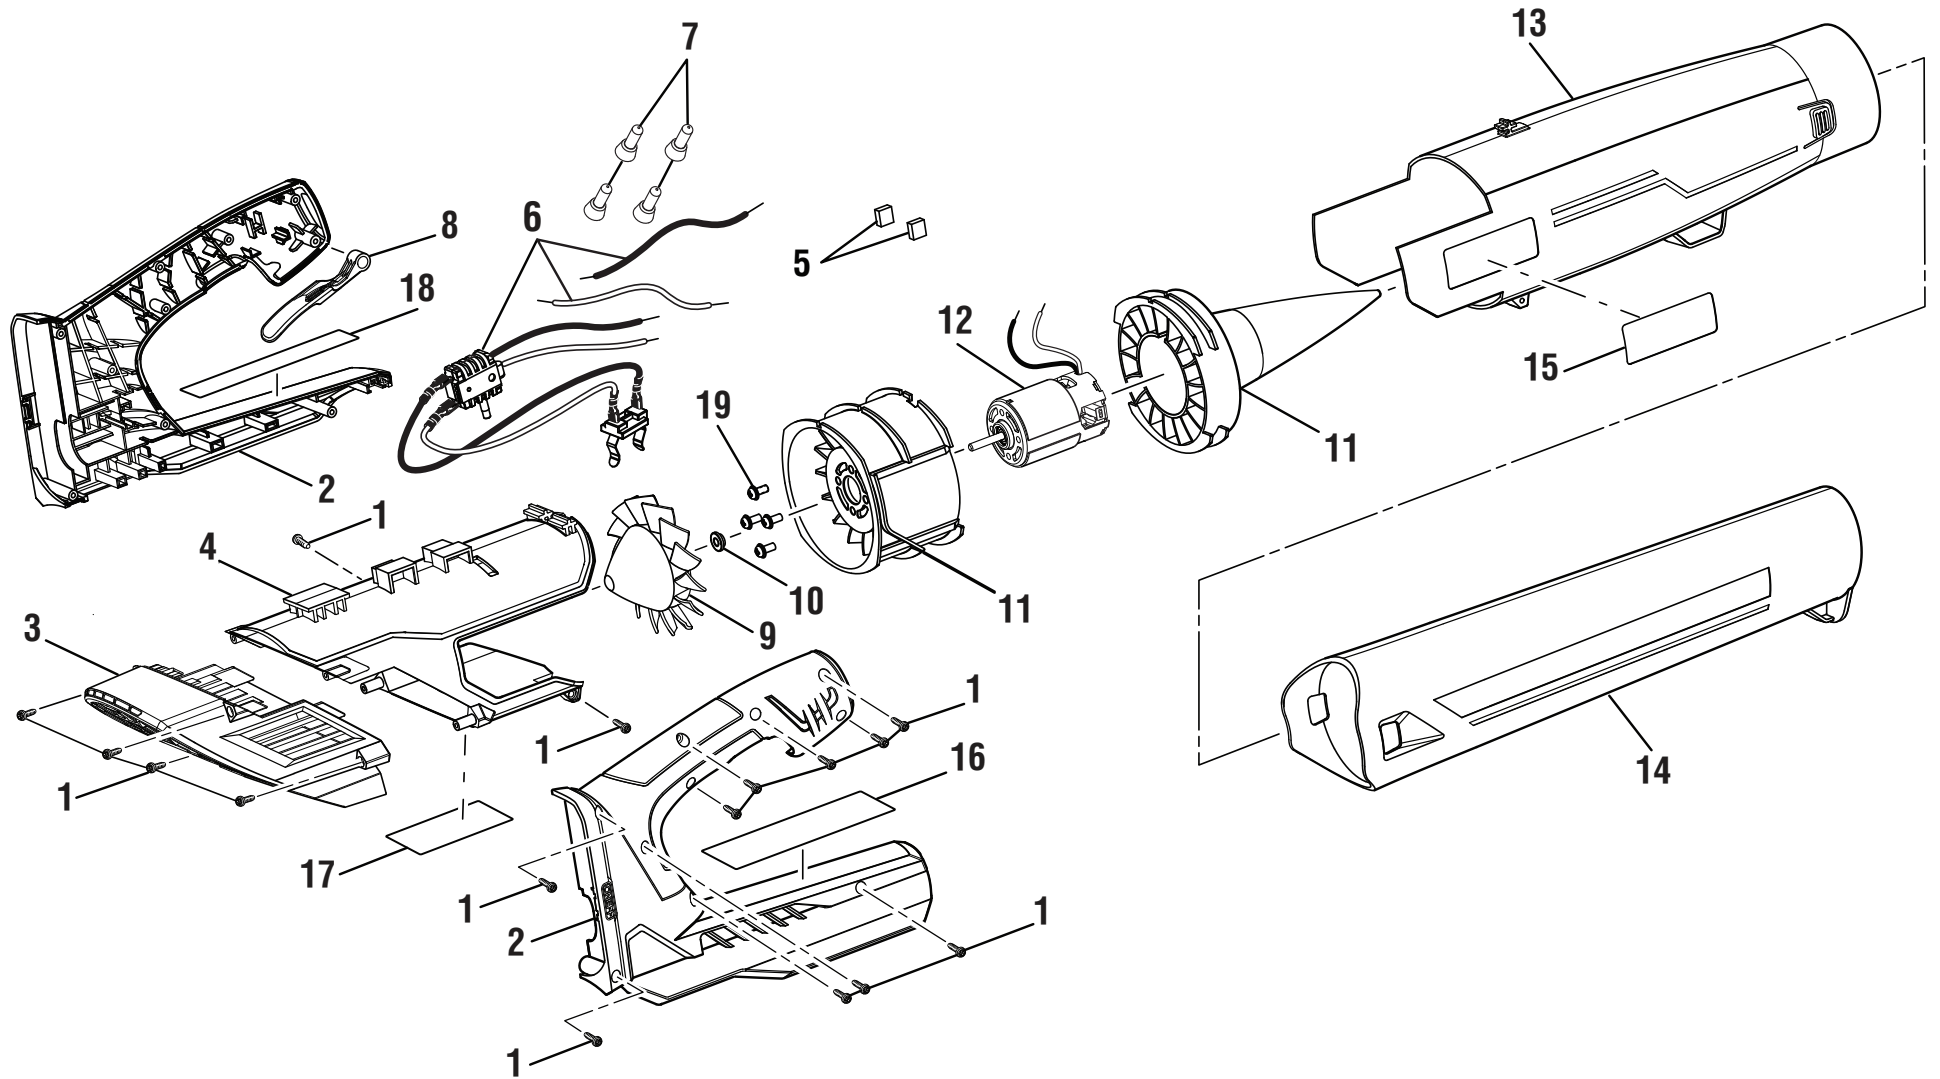

P2108/P21081/21081VN/P21081VNM

PARTS LIST

KEY NO.	PART NO.	DESCRIPTION	QTY.
1	661817001	Screw (M4 x 14 mm, T15 Torx Pan Hd.)	16
2	330078001	Handle Assembly (Inc. Key Nos. 16 and18)	1
3	529436001	Inlet Guard (P2108/P21081VN)	1
	529436005	Inlet Guard (P21081/P21081VNM)	1
4	330080001	Inlet Housing Assembly (Inc. Key No. 17, P2108/P21081)	1
	205152001	Inlet Housing Assembly (Inc. Key No. 17, P21081VN)	1
	205208001	Inlet Housing Assembly (Inc. Key No. 17, P21081VNM)	1
5	563768002	Rubber Block	2
6	291632001	Switch and Contact Plate Assembly	1
7	790021001	Wire Connector	4
8	525552001	Trigger Assembly (Variable Speed)	1
9	529437004	Fan Blade	1
10	612854001	Bushing	1
11	351074001	Tail Cone Assembly	1

KEY NO.	PART NO.	DESCRIPTION	QTY.
12	742200001	Motor	1
13	330079001	Blower Housing Outlet Assembly (Inc. Key No. 15)	1
14	529431001	Blower Tube (P2108/P21081VN)	1
	529431004	Blower Tube (P21081/P21081VNM)	1
15	940705307	Logo Label	1
16	940657183	Warning Label	1
17	941588103	Data Label (P2108)	1
	941588169	Data Label (P21081)	1
	941588324	Data Label (P21081VN)	1
	941588675	Data Label (P21081VNM)	1
18	940657184	Warning Icon Label	1
19	660502002	Screw w/Washer (M5 x 11 mm, Pan Hd.)	4
	Not Shown:		
	991000679	Operator's Manual