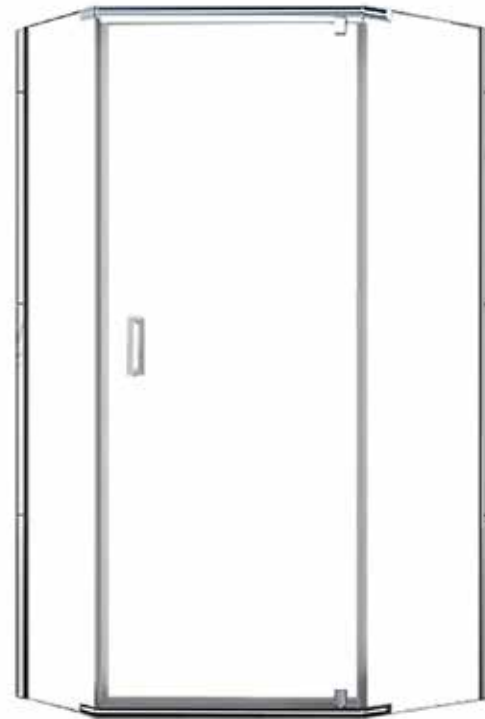

FRAMELESS NEO-ANGLE SHOWER DOOR

Model #: CVNA0574-CL-SV

FITS CENTERLINE 18-1/2" x 24" x 18-1/2" & 74"H

Clear Glass

Silver Finish

1/4" tempered safety glass

An anodized aluminum frame

Stylish 8" back-to-back handle

Easy installation - no cutting necessary

Full length magnetic strike for ultimate water seal

Reversible left or right hand swing

Convenient 71-5/8" walk through height

Sizing to coordinate with most
38" Neo-Angle bases

H2OFF® Clean Glass Technology is applied
to the inside surface of the glass

Backed by a 10-Year Warranty