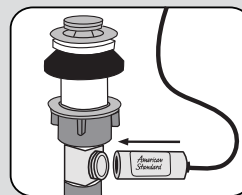

No-Tools Speed Connect® Installation System

Speed Connect® Pre-Assembled Drain:
Maintenance-Free and never needs adjusting