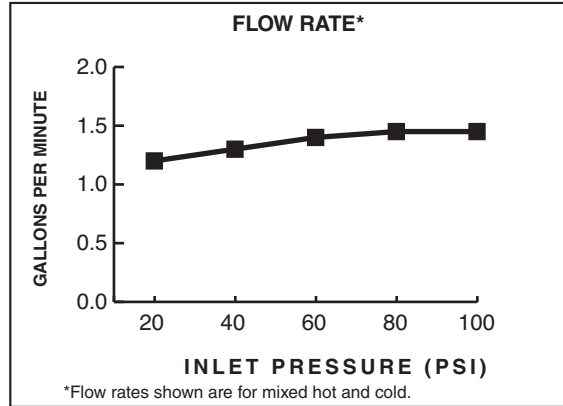

CODES AND STANDARDS

These products meet or exceed the following codes and standards:

- **ANSI A117.1**
- **ASME A112.18.1**
- **CSA B 125**
- **NSF 61/Section 9**

Product Number	Description
7768F	Lavatory faucet. Lever handles. Speed Connect® Installation System. Polished Chrome finish. SKU# 211-120.
7768SF	Lavatory faucet. Lever handles. Speed Connect® Installation System. Satin Nickel (PVD) finish. SKU# 621-193.
7768EBF	Lavatory faucet. Lever handles. Speed Connect® Installation System. Estate Bronze finish. SKU# 563-863.

Meets the American Disabilities Act Guidelines and **ANSI A117.1** Requirements for the physically challenged.