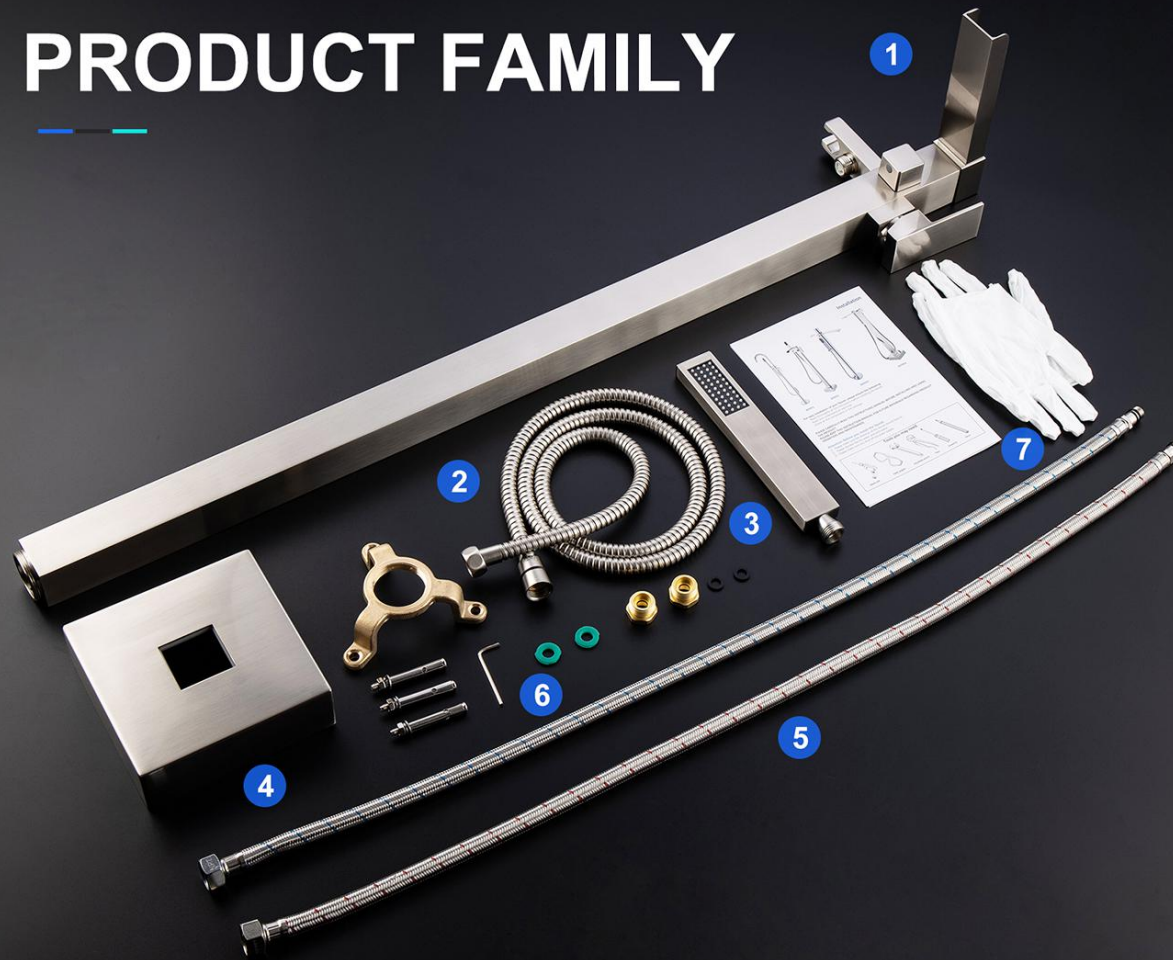

# PRODUCT FAMILY

- 1 Free Standing Faucet
- 2 59 Inch Flexible Metal Shower Hose
- 3 Hand Shower
- 4 Decorative Cover
- 5 Inlet Pipe
- 6 Gloves
- 7 Installation Manual