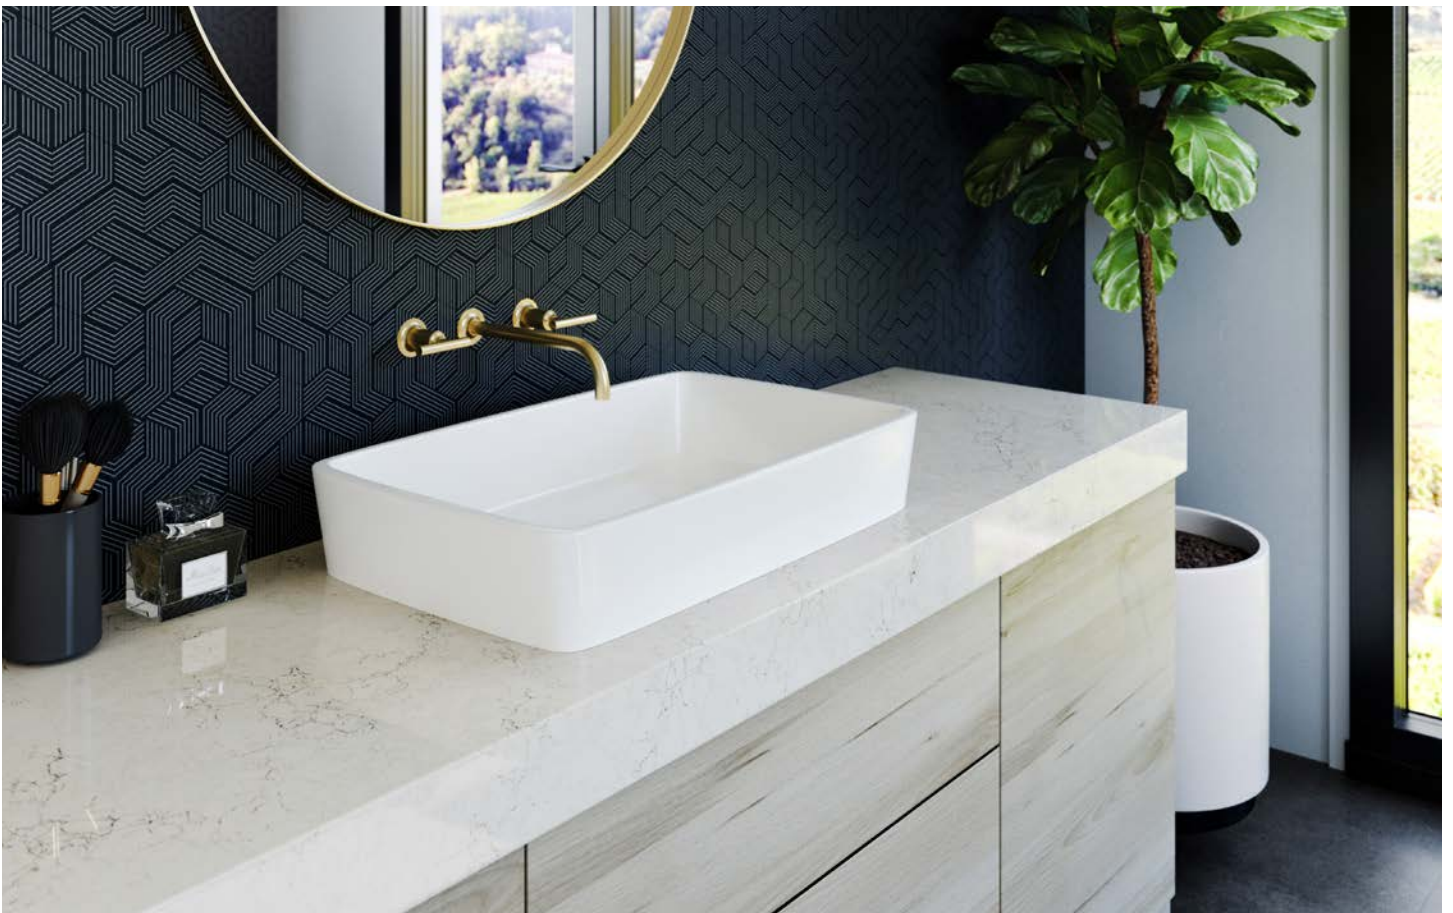

DETAIL VIEW

DOVESTONE™

Like its name, Dovestone features soft, dove gray and khaki veins that call to mind pen and ink etchings on a creamy parchment background.

SLAB VIEW

DETAIL VIEW

TRAVELLA™

Travella features delicate navy blue veins on a creamy, marbled background that look like a myriad of rivers and streams meandering across a pristine landscape as seen from high in the sky.

SLAB VIEW

DETAIL VIEW

WHITENDALE™

Whitendale offers dark gray veins that flow and collide to create geometric outlines spreading across a dappled cream background like stones on a rocky shoreline.

SLAB VIEW